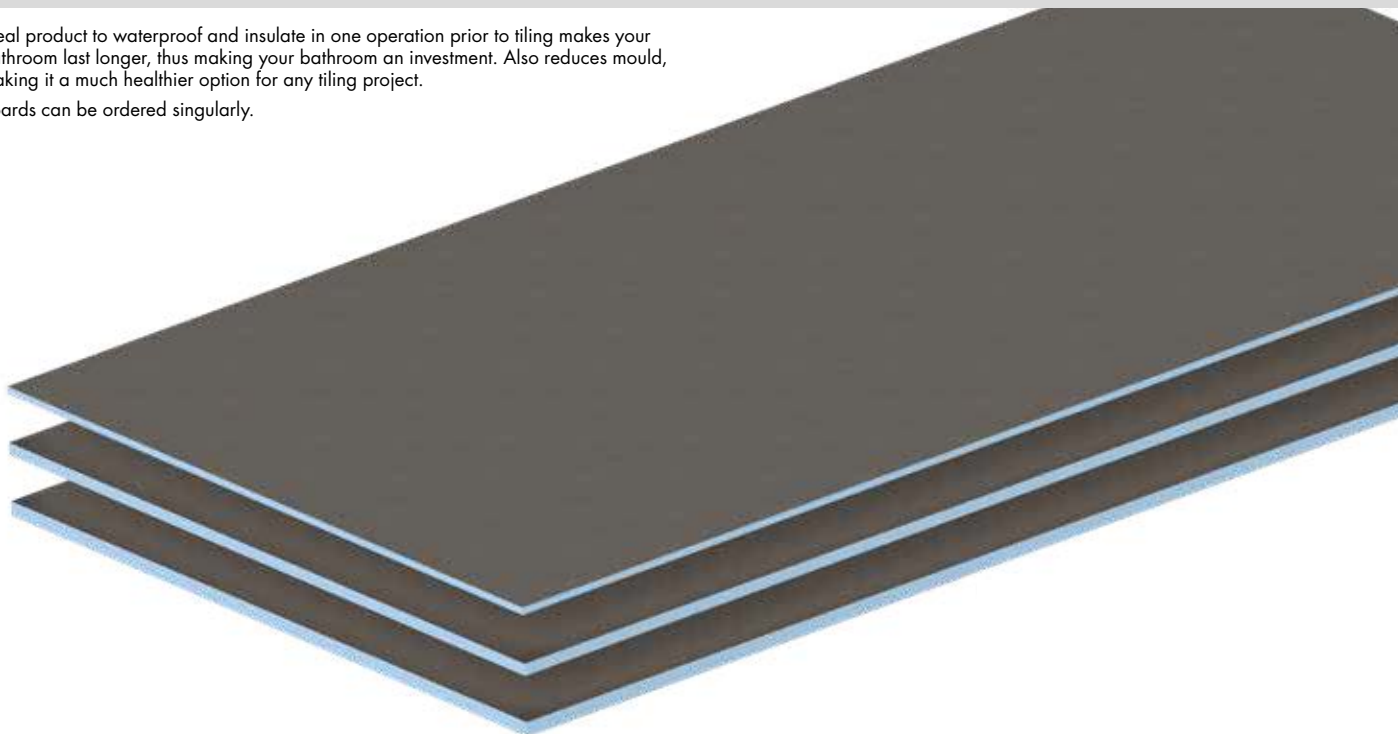

Guarantees

15 Years on Wetroom Systems

Wetroom Systems

Tile Backer Boards

Ideal product to waterproof and insulate in one operation prior to tiling makes your bathroom last longer, thus making your bathroom an investment. Also reduces mould, making it a much healthier option for any tiling project.

Boards can be ordered singularly.