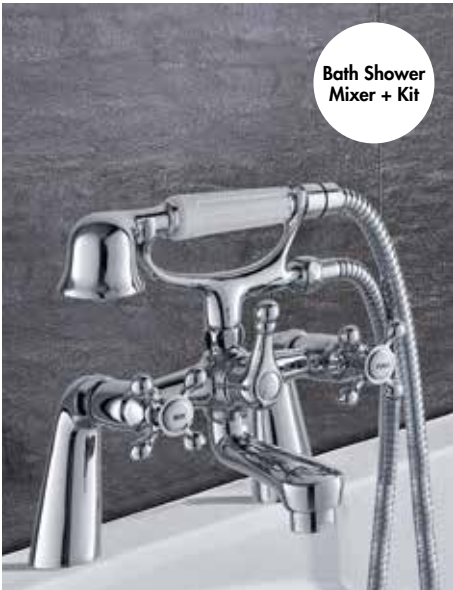

Finish – Chrome
Dimensions – 105(h) x 203(w) x 152(d) mm

Flow Rate – 5.1 l/min

INST-KNX-BM £79.00

Great Value

Mono Basin Mixer

Bath Shower Mixer + Kit

Basin Taps (Pair)

Finish – Chrome
Dimensions – 78(h) x 65(w) x 118(d) mm