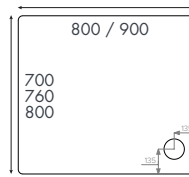

Standard + Anti Slip Trays

Finish – White

Material – 45mm acrylic capped stone resin shower tray

Waste – 90mm fast flow waste also available

Compatibility – Fully compatible with the Instinct shower enclosure ranges

Components – Available with leg and panel set to raise off the floor

Safety – Anti slip rated to Class C standard