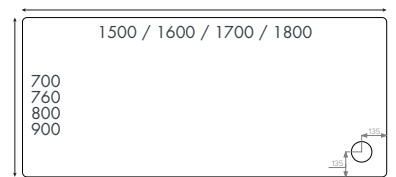

Standard + Anti Slip Trays

Finish – White

Material – 45mm acrylic capped stone resin shower tray

Waste – 90mm fast flow waste also available

Compatibility – Fully compatible with the Instinct shower enclosure ranges

Components – Available with leg and panel set to raise off the floor

Safety – Anti slip rated to Class C standard

Low Profile Standard Trays		
UN970100	900 x 700mm	£234.00
UN976100	900 x 760mm	£234.00
UN980100	900 x 800mm	£234.00
UN1070100	1000 x 700mm	£234.00
UN1076100	1000 x 760mm	£250.00
UN1080100	1000 x 800mm	£267.00
UN1090100	1000 x 900mm	£282.00
UN1176100	1100 x 760mm	£282.00
UN1180100	1100 x 800mm	£298.00
UN1190100	1100 x 900mm	£298.00
UN1270100	1200 x 700mm	£290.00
UN1276100	1200 x 760mm	£273.00
UN1280100	1200 x 800mm	£273.00
UN1290100	1200 x 900mm	£290.00
UN1380100	1300 x 800mm	£436.00
UN1470100	1400 x 700mm	£420.00
UN1480100	1400 x 800mm	£436.00
UN1490100	1400 x 900mm	£466.00
UN1570100	1500 x 700mm	£484.00
UN1576100	1500 x 760mm	£484.00
UN1580100	1500 x 800mm	£484.00
UN1590100	1500 x 900mm	£484.00
UN1670100	1600 x 700mm	£516.00
UN1676100	1600 x 760mm	£516.00
UN1680100	1600 x 800mm	£516.00
UN1690100	1600 x 900mm	£516.00
UN1770100	1700 x 700mm	£532.00
UN1776100	1700 x 760mm	£532.00
UN1780100	1700 x 800mm	£546.00
UN1790100	1700 x 900mm	£565.00
UN1880100	1800 x 800mm	£643.00

Low Profile Anti Slip Trays		
ASUN970100	900 x 700mm	£253.00
ASUN976100	900 x 760mm	£282.00
ASUN980100	900 x 800mm	£325.00
ASUN1070100	1000 x 700mm	£300.00
ASUN1076100	1000 x 760mm	£330.00
ASUN1080100	1000 x 800mm	£337.00
ASUN1090100	1000 x 900mm	£370.00
ASUN1176100	1100 x 760mm	£370.00
ASUN1180100	1100 x 800mm	£376.00
ASUN1190100	1100 x 900mm	£380.00
ASUN1270100	1200 x 700mm	£362.00
ASUN1276100	1200 x 760mm	£342.00
ASUN1280100	1200 x 800mm	£362.00
ASUN1290100	1200 x 900mm	£376.00
ASUN1380100	1300 x 800mm	£505.00
ASUN1470100	1400 x 700mm	£521.00
ASUN1480100	1400 x 800mm	£525.00
ASUN1490100	1400 x 900mm	£545.00
ASUN1570100	1500 x 700mm	£590.00
ASUN1576100	1500 x 760mm	£590.00
ASUN1580100	1500 x 800mm	£601.00
ASUN1590100	1500 x 900mm	£610.00
ASUN1670100	1600 x 700mm	£626.00
ASUN1676100	1600 x 760mm	£641.00
ASUN1680100	1600 x 800mm	£651.00
ASUN1690100	1600 x 900mm	£649.00
ASUN1770100	1700 x 700mm	£676.00
ASUN1776100	1700 x 760mm	£681.00
ASUN1780100	1700 x 800mm	£688.00
ASUN1790100	1700 x 900mm	£701.00
ASUN1880100	1800 x 800mm	£751.00