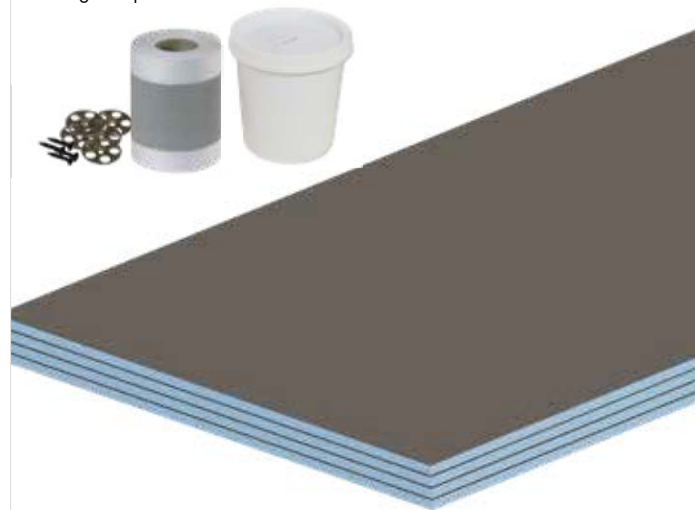

Waterproof Wall + Floor Kits

	Board Thickness	Size	Weight Each	Pallet Qty	
Wall Kits					
Kit Includes – 12mm Boards (1200 x 600mm), Board Fixings, Pro-Seal, 20m Waterproof Tape					
PHGWR-WK-0288	12mm	2.88m²	12kg	–	£139.00
PHGWR-WK-0432	12mm	4.32m²	17kg	–	£183.00
Floor Kits					
Kit Includes – 10mm Boards (1200 x 600mm), Board Fixings, Pro-Seal, 20m Waterproof Tape					
PHGWR-FK-0288	10mm	2.88m²	14kg	–	£142.00
PHGWR-FK-0432	10mm	4.32m²	19kg	–	£186.00

Wall and Floor Kits are supplied with fully Waterproof Tape + Pro-Seal Sealing Compound