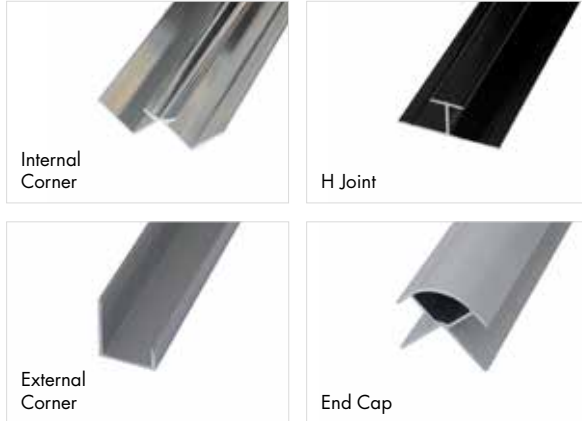

White Marble, Mermaid Collection

Guarantees

Wall Panelling

Mermaid Collection Profiles + Accessories

Mermaid Collection Extrusions

Mermaid trade profiles come in 2450mm lengths.

	SAA	White/Black	Polished Silver
Internal Corner	£28.00	£32.00	£50.00
External Corner	£34.00	£36.00	£59.00
End Cap	£22.00	£26.00	£50.00
H Joint	£23.00	£26.00	£40.00