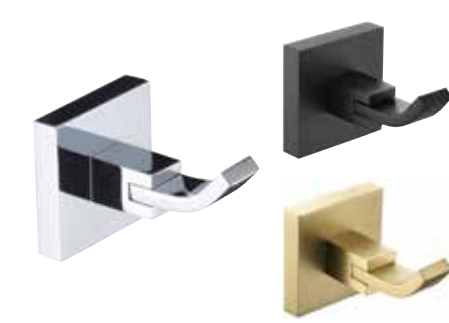

SQ ROLL C	Chrome	£48.00
new SQ ROLL BLK	Black	£51.00
new SQ ROLL BB	Brushed Brass	£50.00

Robe Hook

Finish – Chrome, Black or Brushed Brass
Dimensions – 48(h) x 48(w) x 65(d) mm

SQ HOOK C	Chrome	£35.00
new SQ HOOK BLK	Black	£38.00
new SQ HOOK BB	Brushed Brass	£38.00