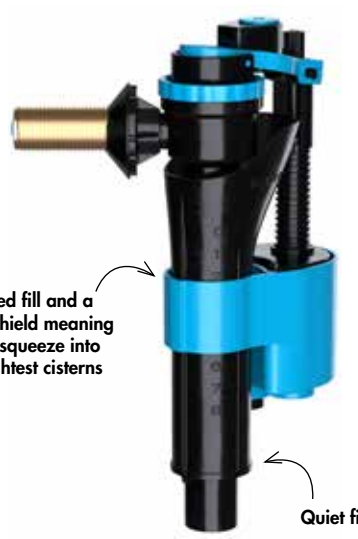

new

Compact Design

Quiet Fill

Skylo AIR Side Entry Fill Valve (½” UK) Brass Thread
Working Pressure – 0.25 - 16 Bar
Flow Rate (2 Bar) – 0.208 L/S
Economical – Water Saving Delayed Fill
Compatibility – Small and compact, allowing it to fit in a variety of different cistern sizes
Compliance – BS1212-4 Compliant, Suitable with Requirements of AUK1
Dimensions – 215(h) x 55(w) x 163(d) mm

SKYAIR02	£15.00