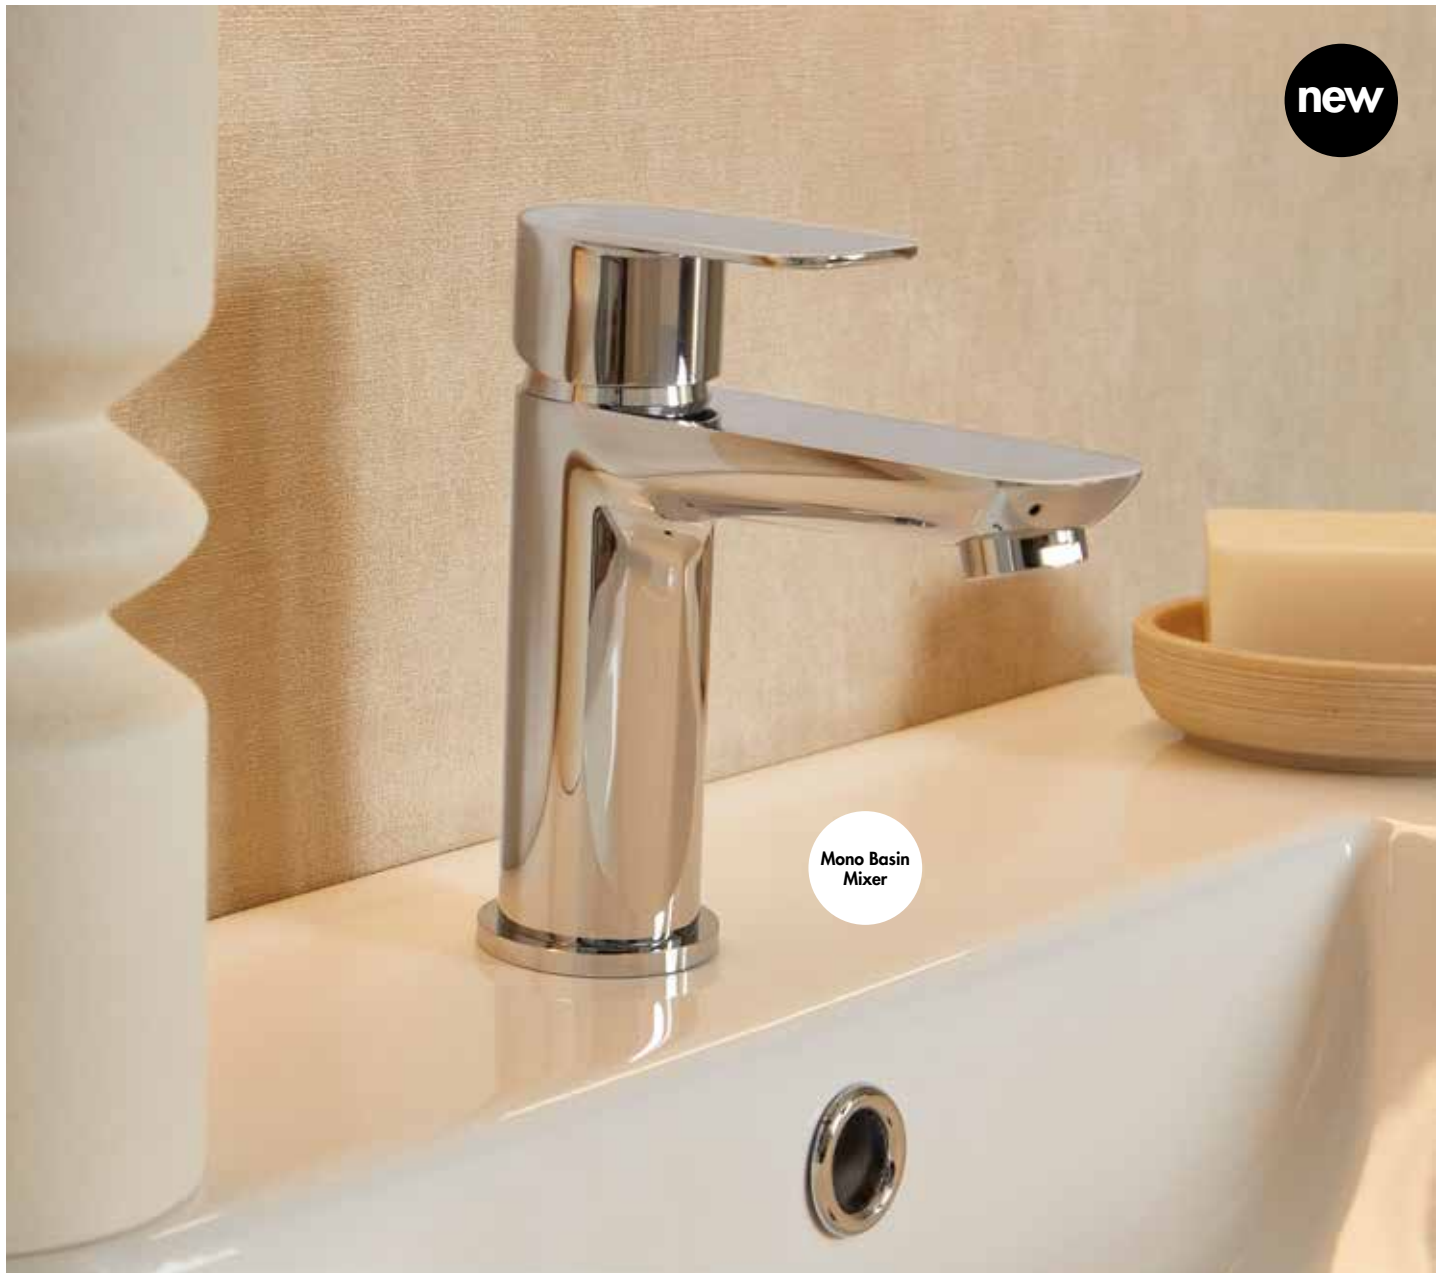

2 Years
on Bursea Bathroom Taps

Bursea

new

Mono Basin Mixer

Waste Included

Mono Basin Mixer (Click Waste)

Finish – Chrome
Dimensions – 144(h) x 52(w) x 145(d) mm

Flow Rate – 7.7 l/min