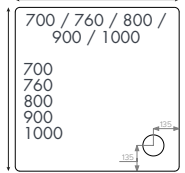

Standard + Anti Slip Trays

Finish – White
Material – 45mm acrylic capped stone resin shower tray
Waste – 90mm fast flow waste also available
Compatibility – Fully compatible with the Instinct shower enclosure ranges
Components – Available with leg and panel set to raise off the floor
Safety – Anti slip rated to Class C standard

Low Profile Standard Trays

UN70100	700 x 700mm	£178.00
UN76100	760 x 760mm	£163.00
UN80100	800 x 800mm	£186.00
UN90100	900 x 900mm	£221.00
UN100100	1000 x 1000mm	£332.00

Low Profile Anti Slip Trays

ASUN70100	700 x 700mm	£186.00
ASUN76100	760 x 760mm	£193.00
ASUN80100	800 x 800mm	£200.00
ASUN90100	900 x 900mm	£220.00
ASUN100100	1000 x 1000mm	£318.00