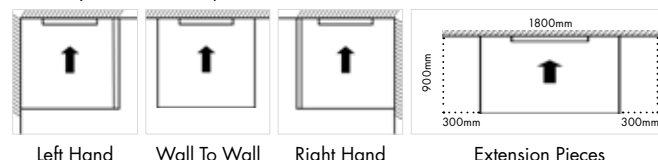

Choose your installation position