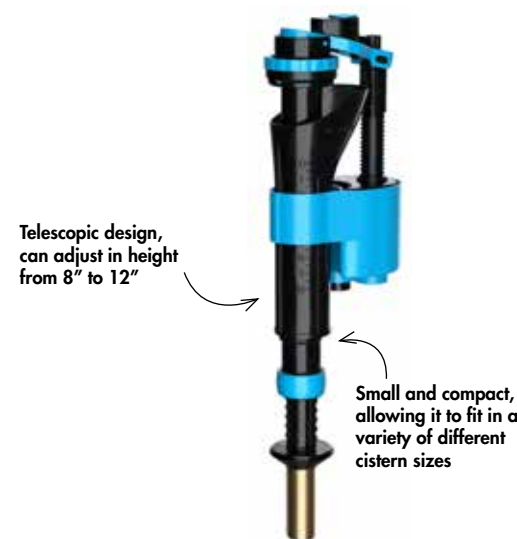

Fill Valves

new

Compact Design

Quiet Fill

Telescopic Design

Skylo AIR Bottom Entry Fill Valve (½” UK) Brass Thread
Working Pressure – 0.25 - 16 Bar
Flow Rate (2 Bar) – 0.208 L/S
Economical – Water Saving Delayed Fill
Telescopic – Can adjust in height from 8” to 12”
Compatibility – Small and compact, allowing it to fit in a variety of different cistern sizes
Compliance – BS1212-4 Compliant, Suitable with Requirements of AUK1
Dimensions – 270-310(h) x 55(w) x 90(d) mm

SKYAIR01	£15.00