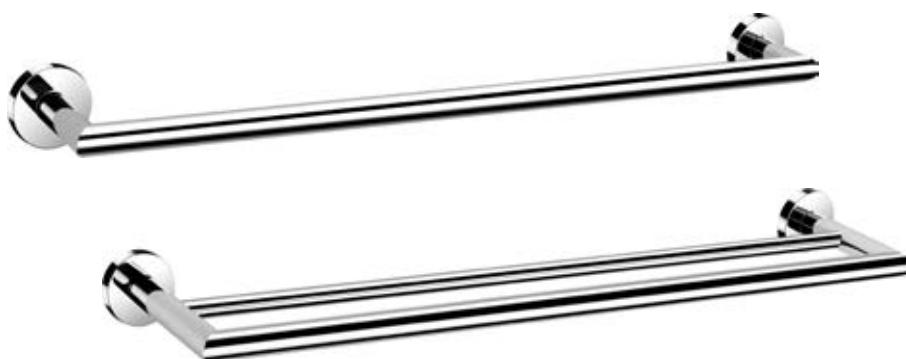

Towel Rail

Finish – Chrome
Dimensions – 52(h) x 613(w) x 70(d) mm

INSTHTBC Single Towel Rail £57.00

Dimensions – 52(h) x 613(w) x 118(d) mm

INSTHDTC Double Towel Rail £77.00