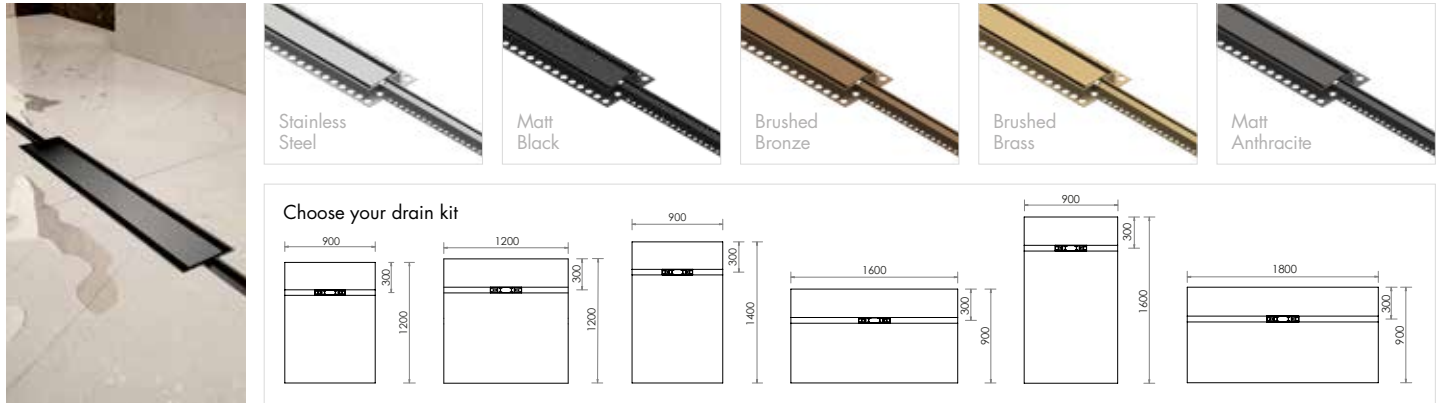

New Additions – Linear Uno Tray Kits and Designer Shower Drain Covers in multiple finishes, see page 165

Guarantees

15 Years on Wetroom Systems

Wetroom Systems

Linear Uno Tray Kits

End Drain Kit

1200 x 900 x 30mm		
new PHGWR-EN02-1209	Stainless Steel	£900.00
new PHGWR-EN20-1209	Matt Black	£918.00
new PHGWR-EN28-1209	Brushed Bronze	£945.00
new PHGWR-EN82-1209	Brushed Brass	£945.00
new PHGWR-EN86-1209	Matt Anthracite	£945.00