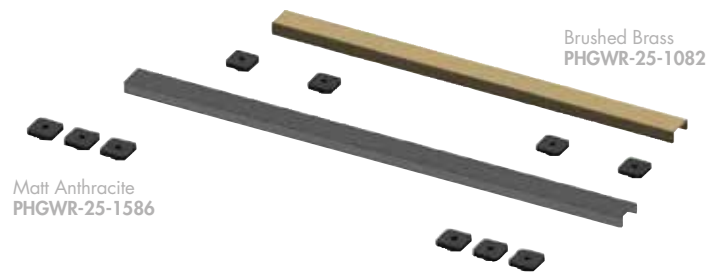

Linear Waste Cover Plate

300mm		
new PHGWR-25-0586	Matt Anthracite	£69.00
new PHGWR-25-0582	Brushed Brass	£69.00

600mm		
new PHGWR-25-1086	Matt Anthracite	£138.00
new PHGWR-25-1082	Brushed Brass	£138.00

700mm		
new PHGWR-25-1586	Matt Anthracite	£141.00
new PHGWR-25-1582	Brushed Brass	£141.00

1000mm		
new PHGWR-25-2086	Matt Anthracite	£180.00
new PHGWR-25-2082	Brushed Brass	£180.00