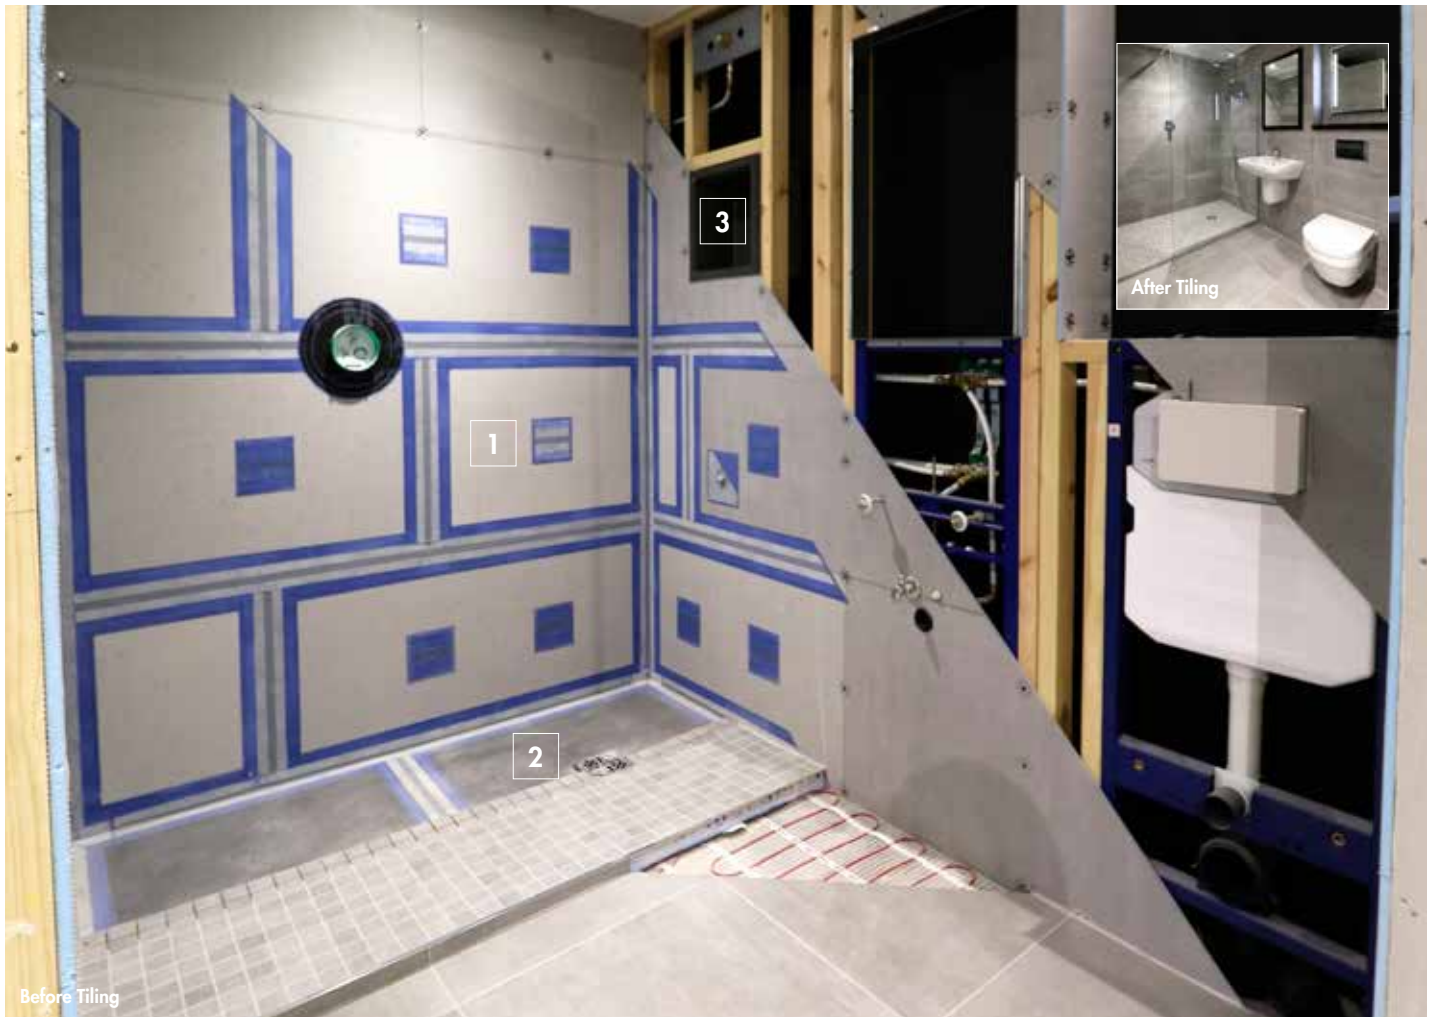

Ultimate build quality 'behind the tiles'

Build your bathroom + wetroom in 3 simple steps

We've made it as simple as possible to achieve your perfect wetroom. With a comprehensive range of shower trays and complementary shower screens plus a selection of tile backer boards for wall and floor, you can create an aspirational space that combines cutting-edge design with industry-leading waterproofing properties.

1 Waterproof your bathroom behind the tiles

We recommend using our Tile Backer Boards and Waterproofing Components for a fully waterproof installation on the walls and floors.

2 Create beautiful wetrooms

Designed and manufactured in the UK specifically for the UK market, Elements wetroom shower kits are the ultimate way to create the perfect secure wetroom.

Whether your requirement is fully level access or raised wetrooms we can accommodate your needs.

Supplied with full installation kit and high capacity drain.

3 Design waterproof recessed shower storage

Designed for pre-wall installation to make excellent use of space otherwise lost. Manufactured from the same high grade material used to produce our waterproofing building product range, our selection of recessed storage is fully waterproof and ready for installation.

Scan here to learn more