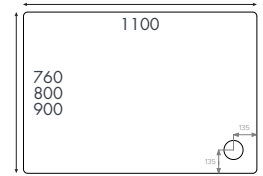

Standard + Anti Slip Trays

Finish – White

Material – 45mm acrylic capped stone resin shower tray

Waste – 90mm fast flow waste also available

Compatibility – Fully compatible with the Instinct shower enclosure ranges

Components – Available with leg and panel set to raise off the floor

Safety – Anti slip rated to Class C standard

Low Profile Standard Trays		
UN970100	900 x 700mm	£234.00
UN976100	900 x 760mm	£234.00
UN980100	900 x 800mm	£234.00
UN1070100	1000 x 700mm	£234.00
UN1076100	1000 x 760mm	£250.00
UN1080100	1000 x 800mm	£267.00
UN1090100	1000 x 900mm	£282.00
UN1176100	1100 x 760mm	£282.00
UN1180100	1100 x 800mm	£298.00
UN1190100	1100 x 900mm	£298.00
UN1270100	1200 x 700mm	£290.00
UN1276100	1200 x 760mm	£273.00
UN1280100	1200 x 800mm	£273.00
UN1290100	1200 x 900mm	£290.00
UN1380100	1300 x 800mm	£436.00
UN1470100	1400 x 700mm	£420.00
UN1480100	1400 x 800mm	£436.00
UN1490100	1400 x 900mm	£466.00
UN1570100	1500 x 700mm	£484.00
UN1576100	1500 x 760mm	£484.00
UN1580100	1500 x 800mm	£484.00
UN1590100	1500 x 900mm	£484.00
UN1670100	1600 x 700mm	£516.00
UN1676100	1600 x 760mm	£516.00
UN1680100	1600 x 800mm	£516.00
UN1690100	1600 x 900mm	£516.00
UN1770100	1700 x 700mm	£532.00
UN1776100	1700 x 760mm	£532.00
UN1780100	1700 x 800mm	£546.00
UN1790100	1700 x 900mm	£565.00
UN1880100	1800 x 800mm	£643.00

Low Profile Anti Slip Trays		
ASUN970100	900 x 700mm	£253.00
ASUN976100	900 x 760mm	£282.00
ASUN980100	900 x 800mm	£325.00
ASUN1070100	1000 x 700mm	£300.00
ASUN1076100	1000 x 760mm	£330.00
ASUN1080100	1000 x 800mm	£337.00
ASUN1090100	1000 x 900mm	£370.00
ASUN1176100	1100 x 760mm	£370.00
ASUN1180100	1100 x 800mm	£376.00
ASUN1190100	1100 x 900mm	£380.00
ASUN1270100	1200 x 700mm	£362.00
ASUN1276100	1200 x 760mm	£342.00
ASUN1280100	1200 x 800mm	£362.00
ASUN1290100	1200 x 900mm	£376.00
ASUN1380100	1300 x 800mm	£505.00
ASUN1470100	1400 x 700mm	£521.00
ASUN1480100	1400 x 800mm	£525.00
ASUN1490100	1400 x 900mm	£545.00
ASUN1570100	1500 x 700mm	£590.00
ASUN1576100	1500 x 760mm	£590.00
ASUN1580100	1500 x 800mm	£601.00
ASUN1590100	1500 x 900mm	£610.00
ASUN1670100	1600 x 700mm	£626.00
ASUN1676100	1600 x 760mm	£641.00
ASUN1680100	1600 x 800mm	£651.00
ASUN1690100	1600 x 900mm	£649.00
ASUN1770100	1700 x 700mm	£676.00
ASUN1776100	1700 x 760mm	£681.00
ASUN1780100	1700 x 800mm	£688.00
ASUN1790100	1700 x 900mm	£701.00
ASUN1880100	1800 x 800mm	£751.00