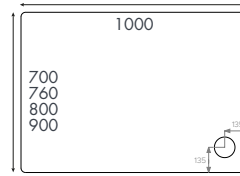

Standard + Anti Slip Trays

Finish – White

Material – 45mm acrylic capped stone resin shower tray

Waste – 90mm fast flow waste also available

Compatibility – Fully compatible with the Instinct shower enclosure ranges

Components – Available with leg and panel set to raise off the floor

Safety – Anti slip rated to Class C standard

Low Profile Standard Trays		
UN970100	900 x 700mm	£234.00
UN976100	900 x 760mm	£234.00
UN980100	900 x 800mm	£234.00
UN1070100	1000 x 700mm	£234.00
UN1076100	1000 x 760mm	£250.00
UN1080100	1000 x 800mm	£267.00
UN1090100	1000 x 900mm	£282.00
UN1176100	1100 x 760mm	£282.00
UN1180100	1100 x 800mm	£298.00
UN1190100	1100 x 900mm	£298.00
UN1270100	1200 x 700mm	£290.00
UN1276100	1200 x 760mm	£273.00
UN1280100	1200 x 800mm	£273.00
UN1290100	1200 x 900mm	£290.00
UN1380100	1300 x 800mm	£436.00
UN1470100	1400 x 700mm	£420.00
UN1480100	1400 x 800mm	£436.00
UN1490100	1400 x 900mm	£466.00
UN1570100	1500 x 700mm	£484.00
UN1576100	1500 x 760mm	£484.00
UN1580100	1500 x 800mm	£484.00
UN1590100	1500 x 900mm	£484.00
UN1670100	1600 x 700mm	£516.00
UN1676100	1600 x 760mm	£516.00
UN1680100	1600 x 800mm	£516.00
UN1690100	1600 x 900mm	£516.00
UN1770100	1700 x 700mm	£532.00
UN1776100	1700 x 760mm	£532.00
UN1780100	1700 x 800mm	£546.00
UN1790100	1700 x 900mm	£565.00
UN1880100	1800 x 800mm	£643.00

Low Profile Anti Slip Trays		
ASUN970100	900 x 700mm	£253.00
ASUN976100	900 x 760mm	£282.00
ASUN980100	900 x 800mm	£325.00
ASUN1070100	1000 x 700mm	£300.00
ASUN1076100	1000 x 760mm	£330.00
ASUN1080100	1000 x 800mm	£337.00
ASUN1090100	1000 x 900mm	£370.00
ASUN1176100	1100 x 760mm	£370.00
ASUN1180100	1100 x 800mm	£376.00
ASUN1190100	1100 x 900mm	£380.00
ASUN1270100	1200 x 700mm	£362.00
ASUN1276100	1200 x 760mm	£342.00
ASUN1280100	1200 x 800mm	£362.00
ASUN1290100	1200 x 900mm	£376.00
ASUN1380100	1300 x 800mm	£505.00
ASUN1470100	1400 x 700mm	£521.00
ASUN1480100	1400 x 800mm	£525.00
ASUN1490100	1400 x 900mm	£545.00
ASUN1570100	1500 x 700mm	£590.00
ASUN1576100	1500 x 760mm	£590.00
ASUN1580100	1500 x 800mm	£601.00
ASUN1590100	1500 x 900mm	£610.00
ASUN1670100	1600 x 700mm	£626.00
ASUN1676100	1600 x 760mm	£641.00
ASUN1680100	1600 x 800mm	£651.00
ASUN1690100	1600 x 900mm	£649.00
ASUN1770100	1700 x 700mm	£676.00
ASUN1776100	1700 x 760mm	£681.00
ASUN1780100	1700 x 800mm	£688.00
ASUN1790100	1700 x 900mm	£701.00
ASUN1880100	1800 x 800mm	£751.00