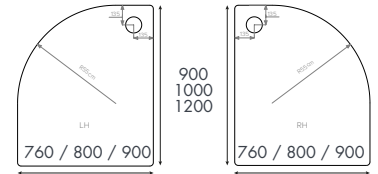

Standard + Anti Slip Trays

Finish – White
Material – 45mm acrylic capped stone resin shower tray
Waste – 90mm fast flow waste also available
Compatibility – Fully compatible with the Instinct shower enclosure ranges
Components – Available with leg and panel set to raise off the floor
Safety – Anti slip rated to Class C standard

Low Profile Standard Trays

Left Hand Quadrant

UN976LQ100	900 x 760mm	£305.00
UN980LQ100	900 x 800mm	£351.00
UN1080LQ100	1000 x 800mm	£305.00
UN1280LQ100	1200 x 800mm	£337.00
UN1290LQ100	1200 x 900mm	£355.00

Right Hand Quadrant

UN976RQ100	900 x 760mm	£305.00
UN980RQ100	900 x 800mm	£351.00
UN1080RQ100	1000 x 800mm	£305.00
UN1280RQ100	1200 x 800mm	£337.00
UN1290RQ100	1200 x 900mm	£355.00

Low Profile Anti Slip Trays

Left Hand Quadrant Anti Slip

ASUN976LQ100	900 x 760mm	£406.00
ASUN980LQ100	900 x 800mm	£434.00
ASUN1080LQ100	1000 x 800mm	£451.00
ASUN1280LQ100	1200 x 800mm	£478.00
ASUN1290LQ100	1200 x 900mm	£530.00

Right Hand Quadrant Anti Slip

ASUN976RQ100	900 x 760mm	£406.00
ASUN980RQ100	900 x 800mm	£434.00
ASUN1080RQ100	1000 x 800mm	£451.00
ASUN1280RQ100	1200 x 800mm	£478.00
ASUN1290RQ100	1200 x 900mm	£530.00

INSTINCT® | PRO

Anti Slip

Take the safe option

Integrated into the skin of the shower tray, the non slip surface delivers a confident and sturdy showering experience under foot. The Anti Slip is independently approved to the highest rating of domestic use (Class C) to ensure the highest level of confidence and safety.

Integrated in the shower tray to aid the prevention of slips and falls

Class C slip rating - the highest level of approval for domestic use

Conforms to BS EN 16165:2021 – Annex C

Complete with 10 year guarantee