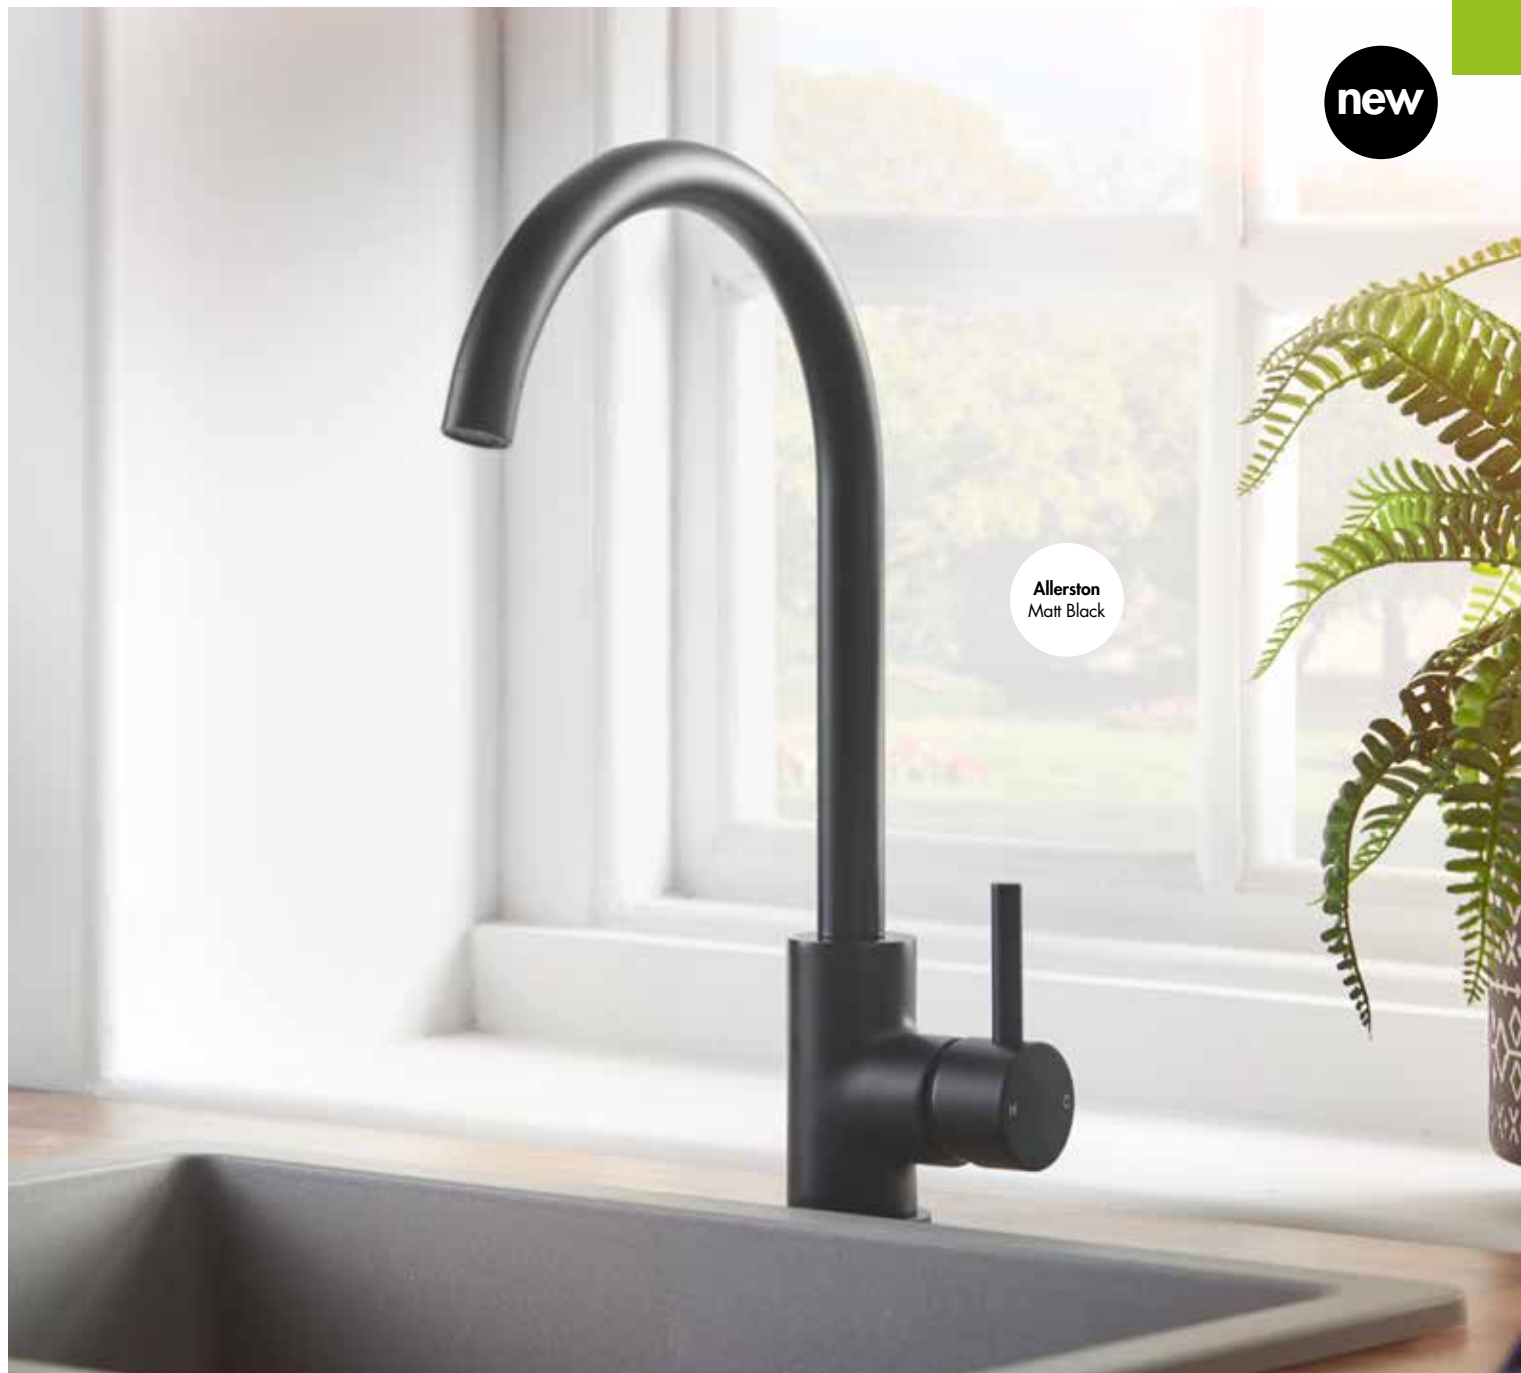

Guarantees

12 Years on Allerston Kitchen Taps

Allerston

new

Allerston
Matt Black

Allerston Single Lever Mono Kitchen Mixer

Finish – Chrome, Matt Black or Brushed Chrome
Styling – Contemporary design
Dimensions – 380(h) x 105(w) x 210(d) mm

LP
Min 0.2 Bar
Max 10 Bar

Flow Rate – 3.3 l/min