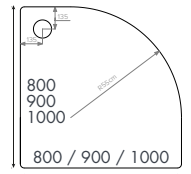

Quadrant Shower Trays

Quad on legs

Anti Slip Option

Standard + Anti Slip Trays

Finish – White
 Material – 45mm acrylic capped stone resin shower tray
 Waste – 90mm fast flow waste also available
 Compatibility – Fully compatible with the Instinct shower enclosure ranges
 Components – Available with leg and panel set to raise off the floor
 Safety – Anti slip rated to Class C standard