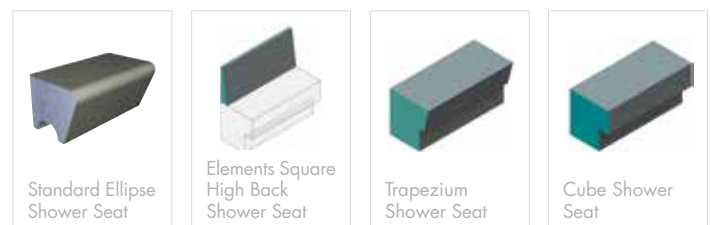

Tileable Shower Seats

- Designed for pre-wall installation to make excellent use of space otherwise lost
- Gives a much more professional finish than using timber, ready to tile
- Seats require tiling in mosaic tiles with a maximum individual tile size of 35 x 35mm

Standard Ellipse Shower Seat

Dimensions – 520(h) x 1000(w) x 515(d) mm

new PHGWR-SC80-1005	£456.00

Elements Square High Back Shower Seat Section

Dimensions – 470(h) x 515(w) x 515(d) mm

new PHGWR-SC80-2030	£159.00

Trapezium Shower Seat 1.0m

Dimensions – 520(h) x 1000(w) x 515(d) mm

PHGWR-SC-3005	£456.00

Cube Shower Seat 1.0m

Dimensions – 520(h) x 1000(w) x 515(d) mm

PHGWR-SC-2005	£456.00