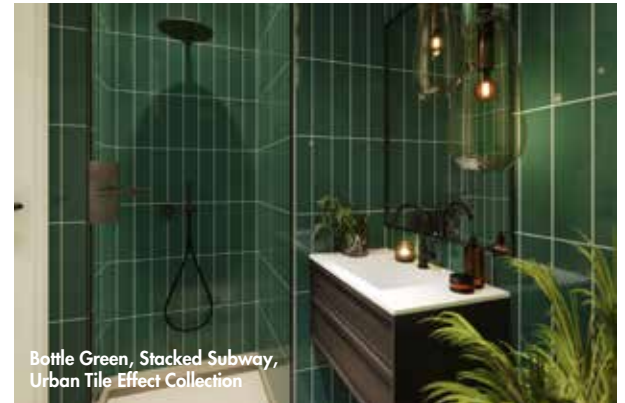

Years **25**
on Fibo Wall Panels

Wall Panelling

Stacked Subway

Dimensions – 2400(h) x 600(w) x 10.2(d) mm

£305.00

new
Bottle Green **T5231-M0830** 7.5x30cm* (High Gloss)
Denver White **T3091-M0830** 7.5x30cm* (High Gloss)
Dusky Pink **T5218-M0830** 7.5x30cm* (Extra Matt)

Chevron

Our Urban Collection is both modern and stylish. It is inspired by patterns and shapes found in urban city environments.
Dimensions – 2400(h) x 600(w) x 10.2(d) mm

£305.00

For Fibo profiles + accessories please see page 344

Dusty Blue **T6274-M78** 42.5x15cm* (Extra Matt)
Moonstone **T7616-M78** 42.5x15cm* (Microdots)
Denver White **T3091-M78** 42.5x15cm* (High Gloss)
Grey Cement **T2145-M78** 42.5x15cm* (Silk)

Scan the QR code and visit fibo.co.uk. Watch a video to learn more about their complete Wall Panel System, panel construction process and its benefits