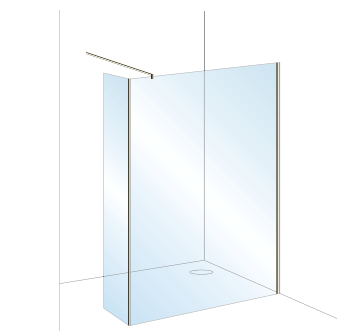

Configuration 7

Corner Panel

Pivoting Deflector Panel

Low Level Brace Kit