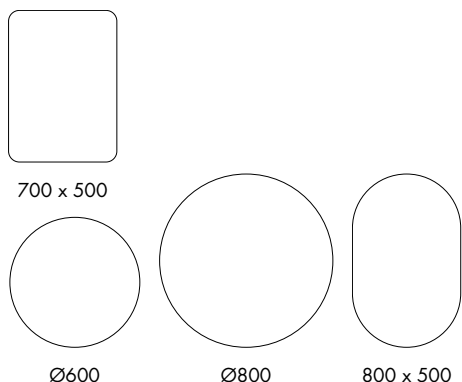

All dimensions in mm. All measurements are approximate and subject to standard tolerances. Prices include VAT.

Take a closer look at the Laytham illuminated mirror collection

Guarantees

Years **5**
on Cabinets + Mirrors

Years **2**
on Electrical Components

Laytham LED Illuminated Mirror

Lighting – Colour changing (CCT) and dimming LED technology
Demister – Separate demister control with auto switch off
Touch Controls – Touch on/off
Charging – Integrated two-pin charging socket
Hanging – Landscape or Portrait (INSTLA50R)
Design – Mirrored side panels to reflect your wall finish
Dimensions –
600(diameter) x 55(d) mm (Circular)
800(diameter) x 55(d) mm (Circular)
800(h) x 500(w) x 55(d) mm (Pill)
700(h) x 500(w) x 55(d) mm (Rectangular)

INSTLA60C	Circular (Ø600)	£323.00					
INSTLA80C	Circular (Ø800)	£387.00					
INSTLA50P	Pill (800 x 500)	£352.00					
INSTLA50R	Rectangular (700 x 500)	£323.00