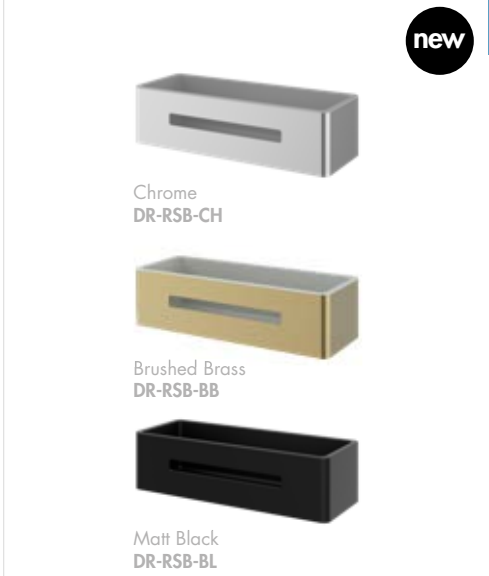

Guarantees

12 Years on Design Collection Accessories

Design Collection

Toilet Brush + Holder

Finish – Chrome, Matt Black, Brushed Brass, Brushed Nickel or Gunmetal
Material – Brass
Dimensions – 381(h) x 81(w) x 93(d) mm

DR-WTB-CH	Chrome	£111.00
DR-WTB-BL	Matt Black	£132.00
DR-WTB-BB	Brushed Brass	£135.00
DR-WTB-BN	Brushed Nickel	£132.00
DR-WTB-GG	Gunmetal	£135.00

Corner Shower Basket

Finish – Chrome, Matt Black, Brushed Brass, Brushed Nickel or Gunmetal
Material – Brass
Dimensions – 82(h) x 220(w) x 220(d) mm

DR-CSB-CH	Chrome	£97.00
DR-CSB-BL	Matt Black	£117.00
DR-CSB-BB	Brushed Brass	£123.00
DR-CSB-BN	Brushed Nickel	£117.00
DR-CSB-GG	Gunmetal	£123.00

Rectangular Shower Basket

Finish – Chrome, Matt Black, Brushed Brass, Brushed Nickel or Gunmetal
Material – Brass
Dimensions – 82(h) x 300(w) x 110(d) mm

DR-RSB-CH	Chrome	£97.00
DR-RSB-BL	Matt Black	£117.00
DR-RSB-BB	Brushed Brass	£120.00
DR-RSB-BN	Brushed Nickel	£117.00
DR-RSB-GG	Gunmetal	£120.00

Large Rectangular Recessed Shelf

Finish – Stainless Steel, Matt Black, Brushed Brass or Gunmetal
Material – Brass
Dimensions – 300(h) x 600(w) x 83(d) mm

LR56030	Stainless Steel	£261.00
LR56030-BL	Matt Black	£226.00
LR56030-BB	Brushed Brass	£270.00
LR56030-GG	Gunmetal	£270.00

Square Recessed Shelf

Finish – Stainless Steel, Matt Black, Brushed Brass or Gunmetal
Material – Brass
Dimensions – 300(h) x 300(w) x 83(d) mm

SRS2727	Stainless Steel	£161.00
SRS2727-BL	Matt Black	£170.00
SRS2727-BB	Brushed Brass	£188.00
SRS2727-GG	Gunmetal	£214.00