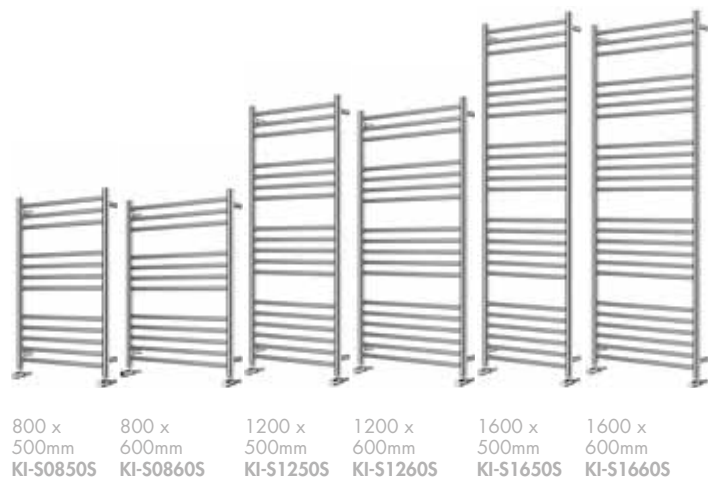

Polished Stainless Steel
600 x 1000mm
TO0601000PS