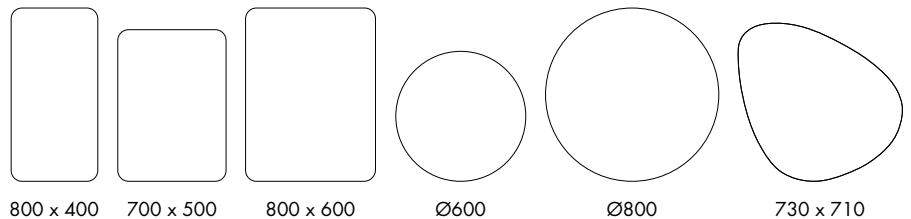

800(diameter) x 26(d) mm (Circular)

730(h) x 710(w) x 25(d) mm (Pebble)

INST05080	Rectangular (800 x 400)	£339.00
INST05081	Rectangular (700 x 500)	£342.00
INST05082	Rectangular (800 x 600)	£363.00
INST05083	Circular (Ø600)	£363.00
INST05084	Circular (Ø800)	£436.00
INST050101	Pebble (730 x 710)	£380.00