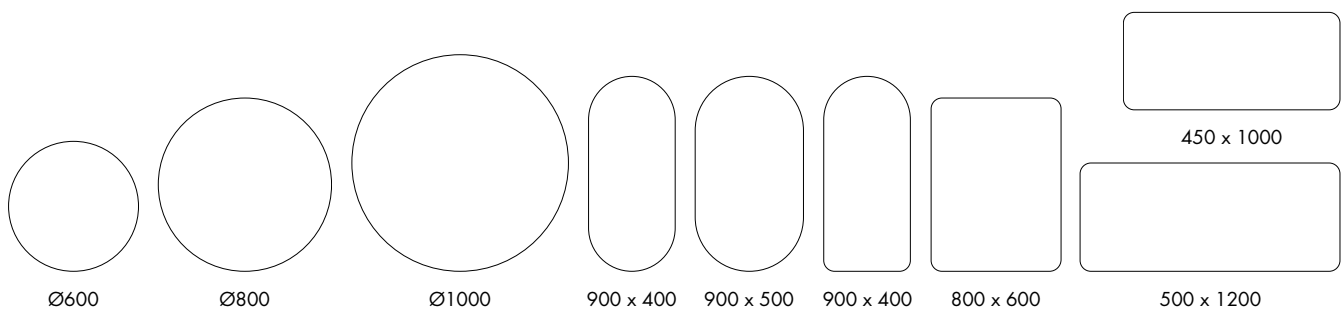

Circular (Ø1000)
INSTDA10C