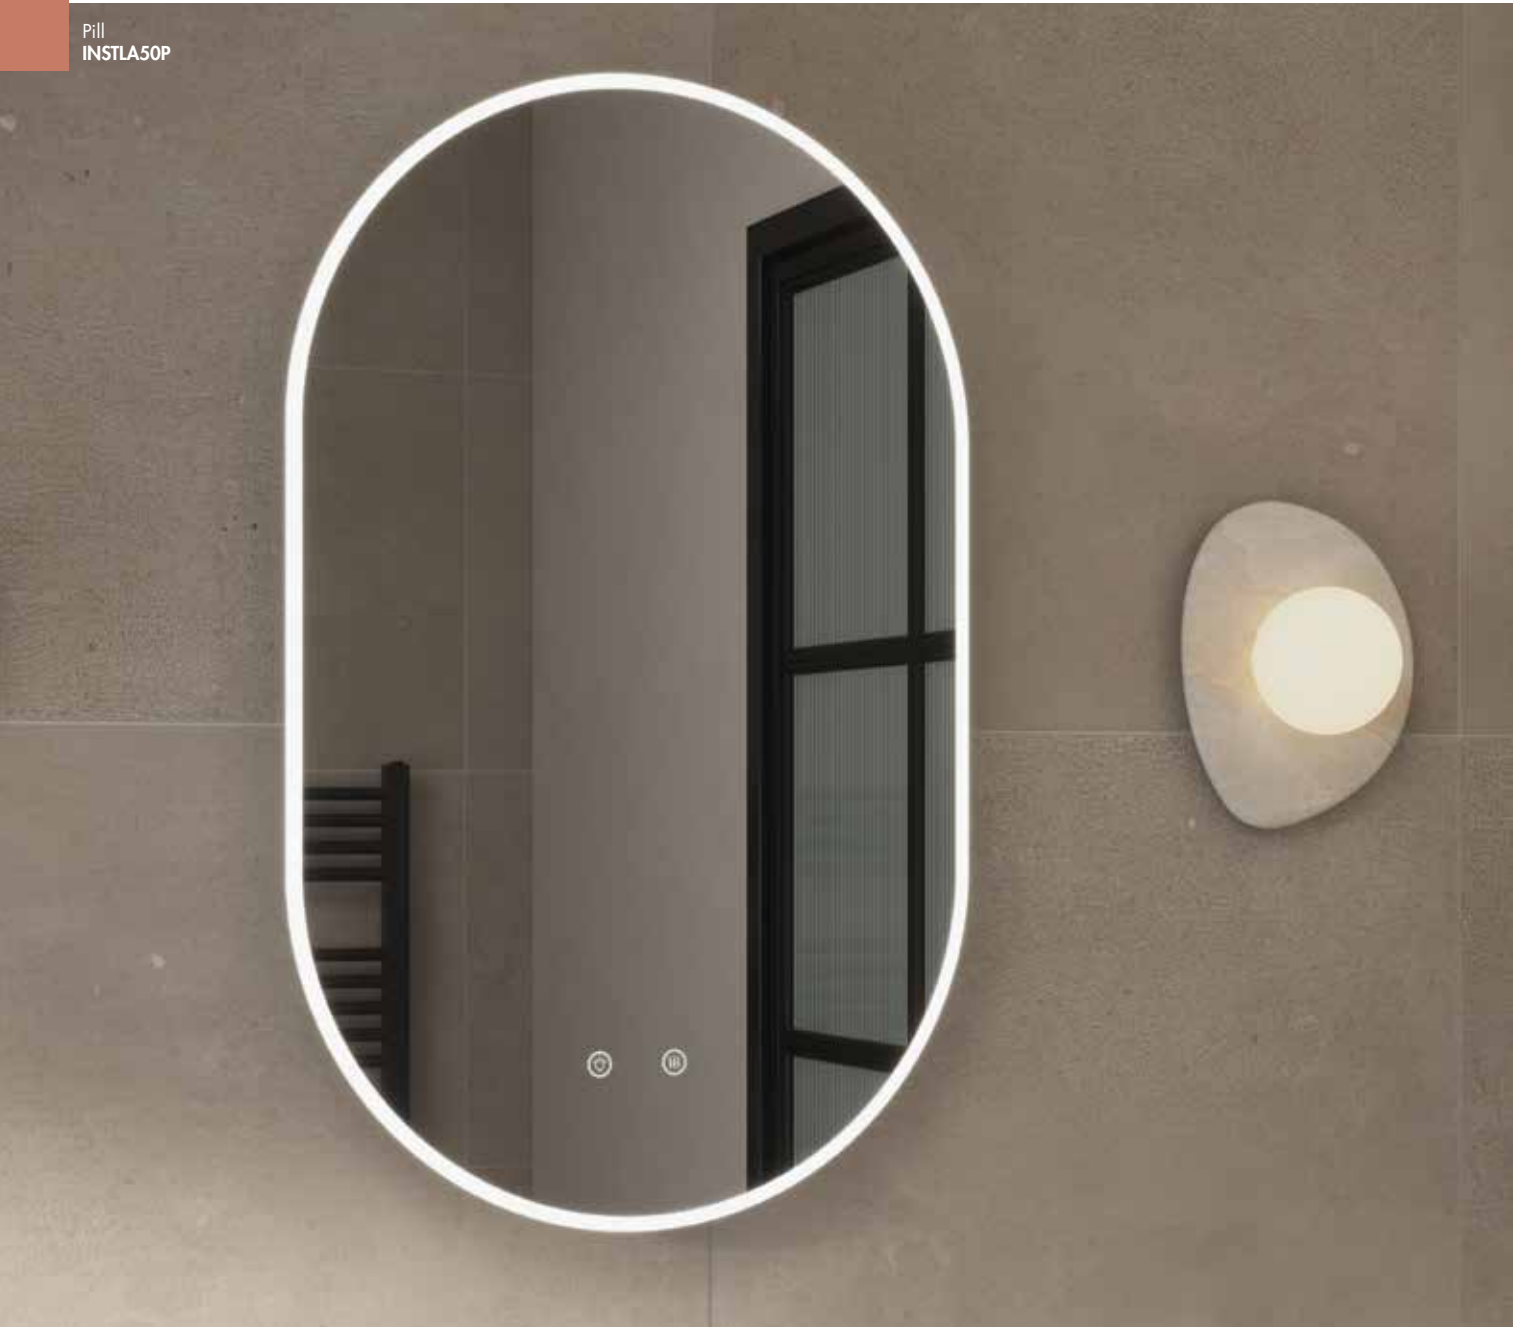

Take a closer look at the Laytham illuminated mirror collection

Guarantees

Years **5**
on Cabinets + Mirrors

Years **2**
on Electrical Components

Laytham LED Illuminated Mirror

Lighting – Colour changing (CCT) and dimming LED technology
 Demister – Separate demister control with auto switch off
 Touch Controls – Touch on/off
 Charging – Integrated two-pin charging socket
 Hanging – Landscape or Portrait (INSTLA50R)
 Design – Mirrored side panels to reflect your wall finish
 Dimensions –
 600(diameter) x 55(d) mm (Circular)
 800(diameter) x 55(d) mm (Circular)
 800(h) x 500(w) x 55(d) mm (Pill)
 700(h) x 500(w) x 55(d) mm (Rectangular)