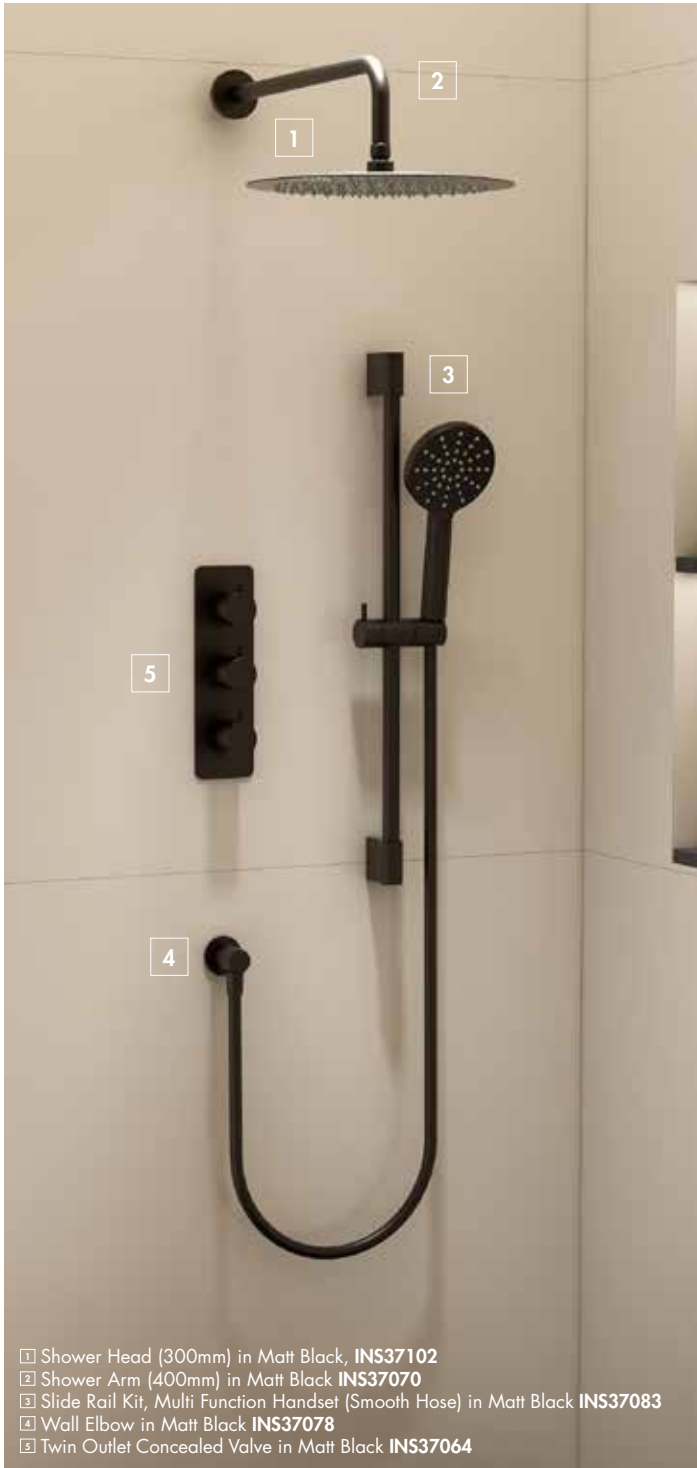

Guarantees

Years **10** on Concealed Showers   Years **5** on Valve Working Parts   Year **1** on Shower Kit Components

Create Your Own Shower

- ❑ Shower Head (300mm) in Matt Black, **INS37102**
- ❑ Shower Arm (400mm) in Matt Black **INS37070**
- ❑ Slide Rail Kit, Multi Function Handset (Smooth Hose) in Matt Black **INS37083**
- ❑ Wall Elbow in Matt Black **INS37078**
- ❑ Twin Outlet Concealed Valve in Matt Black **INS37064**