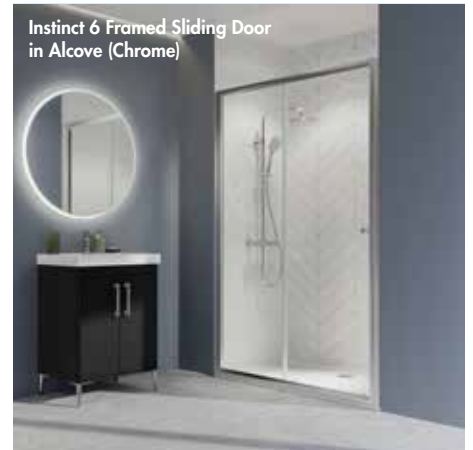

Sliding Doors							
Chrome	Black	Brushed Brass	Size	Door Opening Aperture	Adjustment Alcove Fitting	Adjustment with Side Panel	
V2INS10CS	V2INS10CB	new V2INS10CBR	1000mm	390mm	940-990mm	966-1016mm	£382.00
V2INS11CS	V2INS11CB	new V2INS11CBR	1100mm	440mm	1040-1090mm	1066-1116mm	£396.00
V2INS12CS	V2INS12CB	new V2INS12CBR	1200mm	490mm	1140-1190mm	1166-1216mm	£406.00
V2INS13CS	–	–	1300mm	540mm	1240-1290mm	1266-1316mm	£453.00
V2INS14CS	–	–	1400mm	590mm	1340-1390mm	1366-1416mm	£501.00
V2INS15CS	–	–	1500mm	640mm	1440-1490mm	1466-1516mm	£515.00
V2INS16CS	–	–	1600mm	690mm	1540-1590mm	1566-1616mm	£539.00
V2INS17CS	–	–	1700mm	740mm	1640-1690mm	1666-1716mm	£553.00

Side Panels						
Chrome	Black	Brushed Brass	Size	Adjustment		
V2INR7CS	V2INR7CB	new V2INR7CBR	700mm	665-690mm		£226.00
V2INR76CS	V2INR76CB	new V2INR76CBR	760mm	725-750mm		£226.00
V2INR8CS	V2INR8CB	new V2INR8CBR	800mm	765-790mm		£238.00
V2INR9CS	V2INR9CB	new V2INR9CBR	900mm	865-890mm		£255.00
V2INR10CS	V2INR10CB	new V2INR10CBR	1000mm	965-990mm		£272.00

*The Instinct Side Panels are compatible with the Instinct Bi-Fold, Pivot and Sliding Doors

Inline Panels						
Chrome	Black	Brushed Brass	Size			
V2INH2CS	V2INH2CB	new V2INH2CBR	200mm			£226.00
V2INH3CS	V2INH3CB	new V2INH3CBR	300mm			£226.00

Extension Profile						
Chrome	Black	Brushed Brass	Size			
V2INZEXT	V2INZEXTB	–	40mm			£72.00