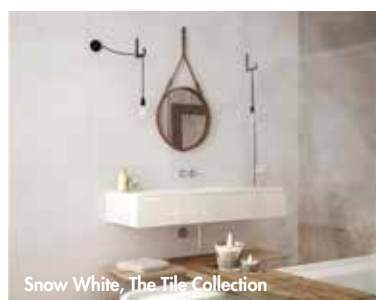

Snow White, The Tile Collection