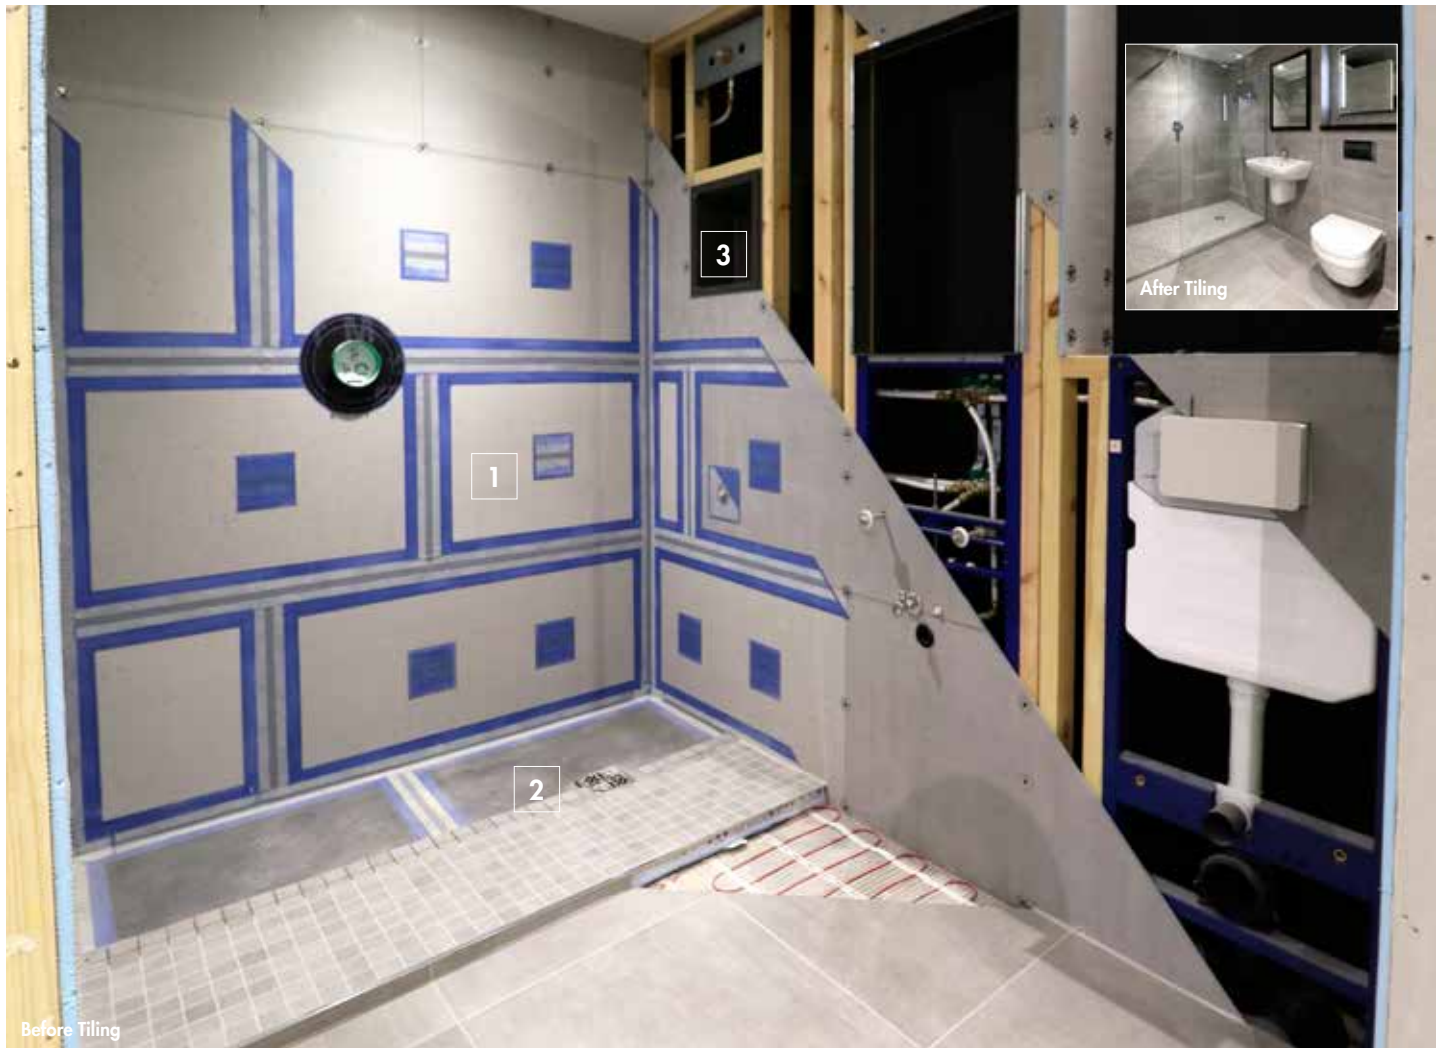

Wetroom Systems

Ultimate build quality 'behind the tiles'

Build your bathroom + wetroom in 3 simple steps

We've made it as simple as possible to achieve your perfect wetroom. With a comprehensive range of shower trays and complementary shower screens plus a selection of tile backer boards for wall and floor, you can create an aspirational space that combines cutting-edge design with industry-leading waterproofing properties.

1 Waterproof your bathroom behind the tiles

We recommend using our Tile Backer Boards and Waterproofing Components for a fully waterproof installation on the walls and floors.

2 Create beautiful wetrooms

Designed and manufactured in the UK specifically for the UK market, Elements wetroom shower kits are the ultimate way to create the perfect secure wetroom.

Whether your requirement is fully level access or raised wetrooms we can accommodate your needs.

Supplied with full installation kit and high capacity drain.

3 Design waterproof recessed shower storage

Designed for pre-wall installation to make excellent use of space otherwise lost. Manufactured from the same high grade material used to produce our waterproofing building product range, our selection of recessed storage is fully waterproof and ready for installation.

Scan here to learn more