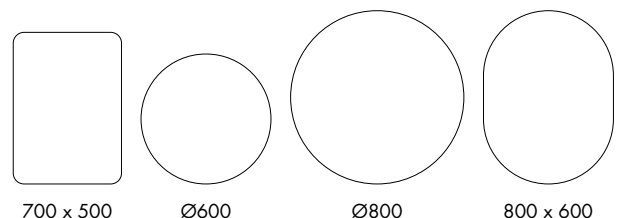

All dimensions in mm. All measurements are approximate and subject to standard tolerances. Prices include VAT.

Guarantees

- **5** Years on Cabinets + Mirrors
- **2** Years on Electrical Components

Take a closer look at the Kilnsea illuminated mirror collection

Kilnsea

Kilnsea LED Illuminated Mirror

Finish – Black frame with black diffuser technology, Brushed Brass frame with white diffuser technology or Gunmetal frame with white diffuser technology
Lighting – LED illumination
Touch Controls – Touch on/off
Hanging – Landscape or Portrait (Rectangular)
Dimensions –
700(h) x 500(w) x 42(d) mm (Rectangular)
600(diameter) x 42(d) mm (Circular)
800(diameter) x 42(d) mm (Circular)
800(h) x 600(w) x 42(d) mm (Pill)

Black Finish		
INST05086	Rectangular (700 x 500)	£445.00
INST05087	Circular (Ø600)	£403.00
INST05088	Circular (Ø800)	£523.00
INSTK160PB	Pill (800 x 600)	£403.00

Brushed Brass Finish		
INST050128	Rectangular (700 x 500)	£427.00
INST050129	Circular (Ø600)	£361.00
INST050130	Circular (Ø800)	£482.00
INSTK160PBRR	Pill (800 x 600)	£445.00

Gunmetal Finish		
INSTK150GM	Rectangular (700 x 500)	£427.00
INSTK160CGM	Circular (Ø600)	£361.00
INSTK180CGM	Circular (Ø800)	£482.00
INSTK160PGM	Pill (800 x 600)	£445.00

Black diffuser technology turns the light black when switched off