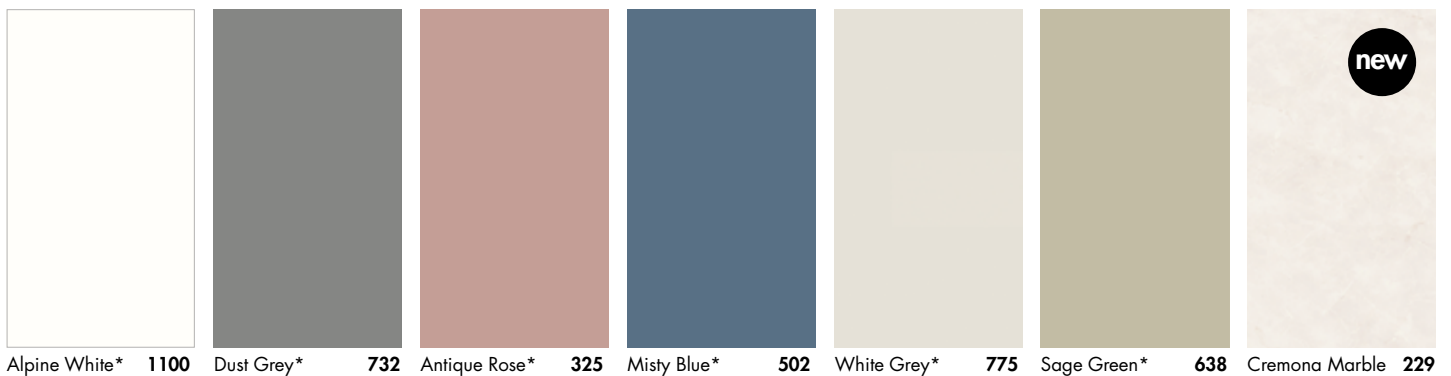

White Gypsum, Large Tile, The Tile + Pure Collection

Misty Blue, Herringbone Tile, The Tile + Pure Collection

Guarantees

30 Years on Multipanel Wall Panels + Click Flooring Tiles

Wall Panelling

The Tile + Pure Collections