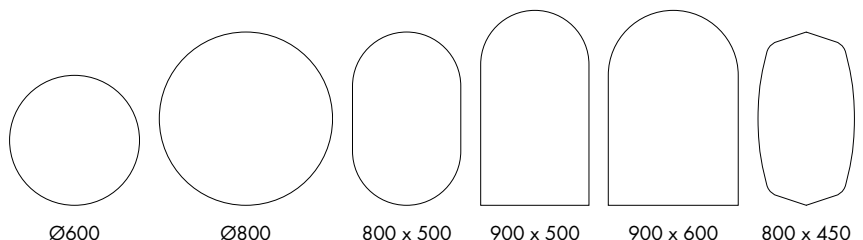

All dimensions in mm. All measurements are approximate and subject to standard tolerances. Prices include VAT.

Guarantees

5 Years on Cabinets + Mirrors

2 Years on Electrical Components

Take a closer look at the los illuminated mirror collection

los

los LED Illuminated Mirror

Finish – Black, Brushed Brass or Gunmetal Trim

Touch Controls – Touch on/off

Lighting – Backlit design with double tap

CCT (Colour Changing Technology) control

Design – Chamfer detailing on glass designed to flow into the design of the frame

Dimensions –

600(diameter) x 30(d) mm (Circular)

800(diameter) x 30(d) mm (Circular)

800(h) x 500(w) x 30(d) mm (Pill)

900(h) x 500(w) x 30(d) mm (Arch)

900(h) x 600(w) x 30(d) mm (Arch)

800(h) x 450(w) x 30(d) mm (Traditional)

Black Finish		
INST050124	Circular (Ø600)	£397.00
INST050125	Circular (Ø800)	£397.00
INST150BL	Pill (800 x 500)	£425.00
new INST37203	Arch (900 x 500)	£406.00
new INST37206	Arch (900 x 600)	£422.00

Brushed Brass Finish		
INST050126	Circular (Ø600)	£481.00
INST050127	Circular (Ø800)	£481.00
INST150BB	Pill (800 x 500)	£425.00
new INST37204	Arch (900 x 500)	£406.00
new INST37207	Arch (900 x 600)	£422.00
new INST37201	Traditional (800 x 450)	£417.00

Gunmetal Finish		
INST050126GM	Circular (Ø600)	£395.00
INST050127GM	Circular (Ø800)	£481.00
INST150GM	Pill (800 x 500)	£425.00
new INST37205	Arch (900 x 500)	£406.00
new INST37208	Arch (900 x 600)	£422.00
new INST37202	Traditional (800 x 450)	£417.00