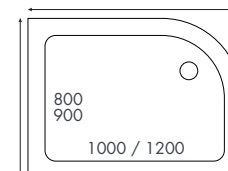

Offset Quadrant Left Hand

Rectangular Anti-Slip Shower Trays

Waste – McAlpine chrome waste included.

SEN900X760	900 x 760mm	£828.00
SEN900X800	900 x 800mm	£835.00
SEN1000X760	1000 x 760mm	£1039.00
SEN1000X800	1000 x 800mm	£1045.00
SEN1000X900	1000 x 900mm	£1081.00
SEN1100X760	1100 x 760mm	£1167.00
SEN1100X800	1100 x 800mm	£1174.00
SEN1100X900	1100 x 900mm	£1180.00
SEN1200X760	1200 x 760mm	£1180.00
SEN1200X800	1200 x 800mm	£1196.00
SEN1200X900	1200 x 900mm	£1204.00
SEN1200X1000	1200 x 1000mm	£1219.00
SEN1300X800	1300 x 800mm	£1232.00
SEN1300X900	1300 x 900mm	£1276.00
SEN1400X800	1400 x 800mm	£1276.00
SEN1400X900	1400 x 900mm	£1327.00
SEN1400X1000	1400 x 1000mm	£1472.00
SEN1500X800	1500 x 800mm	£1370.00
SEN1500X900	1500 x 900mm	£1412.00
SEN1500X1000	1500 x 1000mm	£1572.00
SEN1600X800	1600 x 800mm	£1449.00
SEN1600X900	1600 x 900mm	£1498.00
SEN1600X1000	1600 x 1000mm	£1629.00
SEN1700X700	1700 x 700mm	£1498.00
SEN1700X750	1700 x 750mm	£1498.00
SEN1700X800	1700 x 800mm	£1629.00
SEN1700X900	1700 x 900mm	£1674.00
SEN1700X1000	1700 x 1000mm	£1710.00
SEN1800X800	1800 x 800mm	£1710.00
SEN1800X900	1800 x 900mm	£1744.00
SEN1800X1000	1800 x 1000mm	£1831.00

Square Anti-Slip Shower Trays

Waste – McAlpine chrome waste included.

SEN800X800	800 x 800mm	£807.00
SEN900X900	900 x 900mm	£864.00
SEN1000X1000	1000 x 1000mm	£1174.00

Quadrant Anti-Slip Shower Trays

Waste – McAlpine chrome waste included.

SEN800QUADC	800 x 800mm	£858.00
SEN900QUADC	900 x 900mm	£886.00
SEN900QUADTL	900 x 900mm (Top Left Waste)	£886.00
SEN900QUADBR	900 x 900mm (Bottom Right Waste)	£886.00
SEN1000QUAD	1000 x 1000mm	£1180.00

Offset Quadrant Anti-Slip Shower Trays

Left Hand

Waste – McAlpine chrome waste included.

SEN1000X800QLH	1000 x 800mm	£1075.00
SEN1200X800QLH	1200 x 800mm	£1210.00
SEN1200X900QLH	1200 x 900mm	£1226.00

Right Hand

Waste – McAlpine chrome waste included.

SEN1000X800QRH	1000 x 800mm	£1075.00
SEN1200X800QRH	1200 x 800mm	£1210.00
SEN1200X900QRH	1200 x 900mm	£1226.00