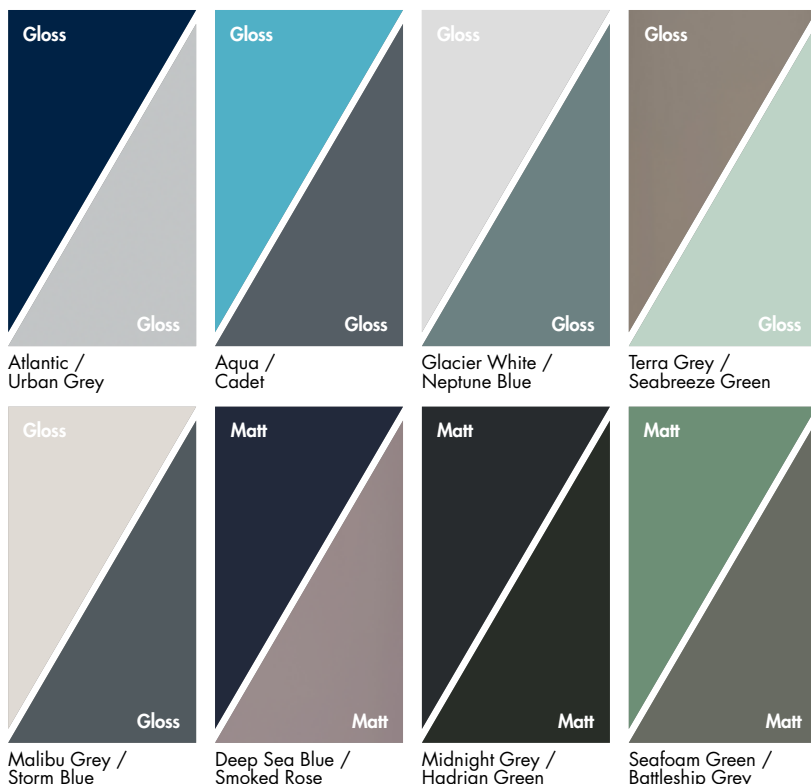

Midnight Grey, Alloy Collection