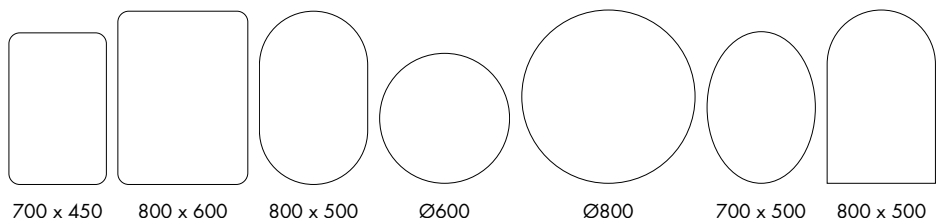

All dimensions in mm. All measurements are approximate and subject to standard tolerances. Prices include VAT.

INSTINCT®

MIRRORS

Shibden

Guarantees

5 Years
on Cabinets + Mirrors

Shibden Framed Mirror

Finish – Modern black, brushed brass or gunmetal framed

Hanging – Can be hung portrait or landscape (Rectangular)

Dimensions –

700(h) x 450(w) x 38(d) mm (Rectangular)

800(h) x 600(w) x 38(d) mm (Rectangular)

600(diameter) x 38(d) mm (Circular)

800(diameter) x 38(d) mm (Circular)

800(h) x 500(w) x 38(d) mm (Pill)

700(h) x 500(w) x 38(d) mm (Oval)

800(h) x 500(w) x 38(d) mm (Arch)

Black Finish

INST05071	Rectangular (700 x 450)	£183.00
INST05072	Rectangular (800 x 600)	£229.00
INST05075	Pill (800 x 500)	£241.00
INST05073	Circular (Ø600)	£170.00
INST05074	Circular (Ø800)	£255.00
INST05076	Oval (700 x 500)	£230.00
INSTSH50ABL	Arch (800 x 500)	£217.00

Brushed Brass Finish

INSTSH45RBBR	Rectangular (700 x 450)	£203.00
INSTSH60RBBR	Rectangular (800 x 600)	£254.00
INSTSH50PBBR	Pill (800 x 500)	£267.00
INST05094	Circular (Ø600)	£205.00
INST05095	Circular (Ø800)	£296.00
INST05096	Oval (700 x 500)	£253.00
INSTSH50ABBR	Arch (800 x 500)	£241.00

Gunmetal Finish

INSTSH45RGM	Rectangular (700 x 450)	£203.00
INSTSH60RGM	Rectangular (800 x 600)	£254.00
INSTSH50PGM	Pill (800 x 500)	£267.00
INSTSH60CGM	Circular (Ø600)	£197.00
INSTSH80CGM	Circular (Ø800)	£286.00
INSTSH50AGM	Arch (800 x 500)	£238.00