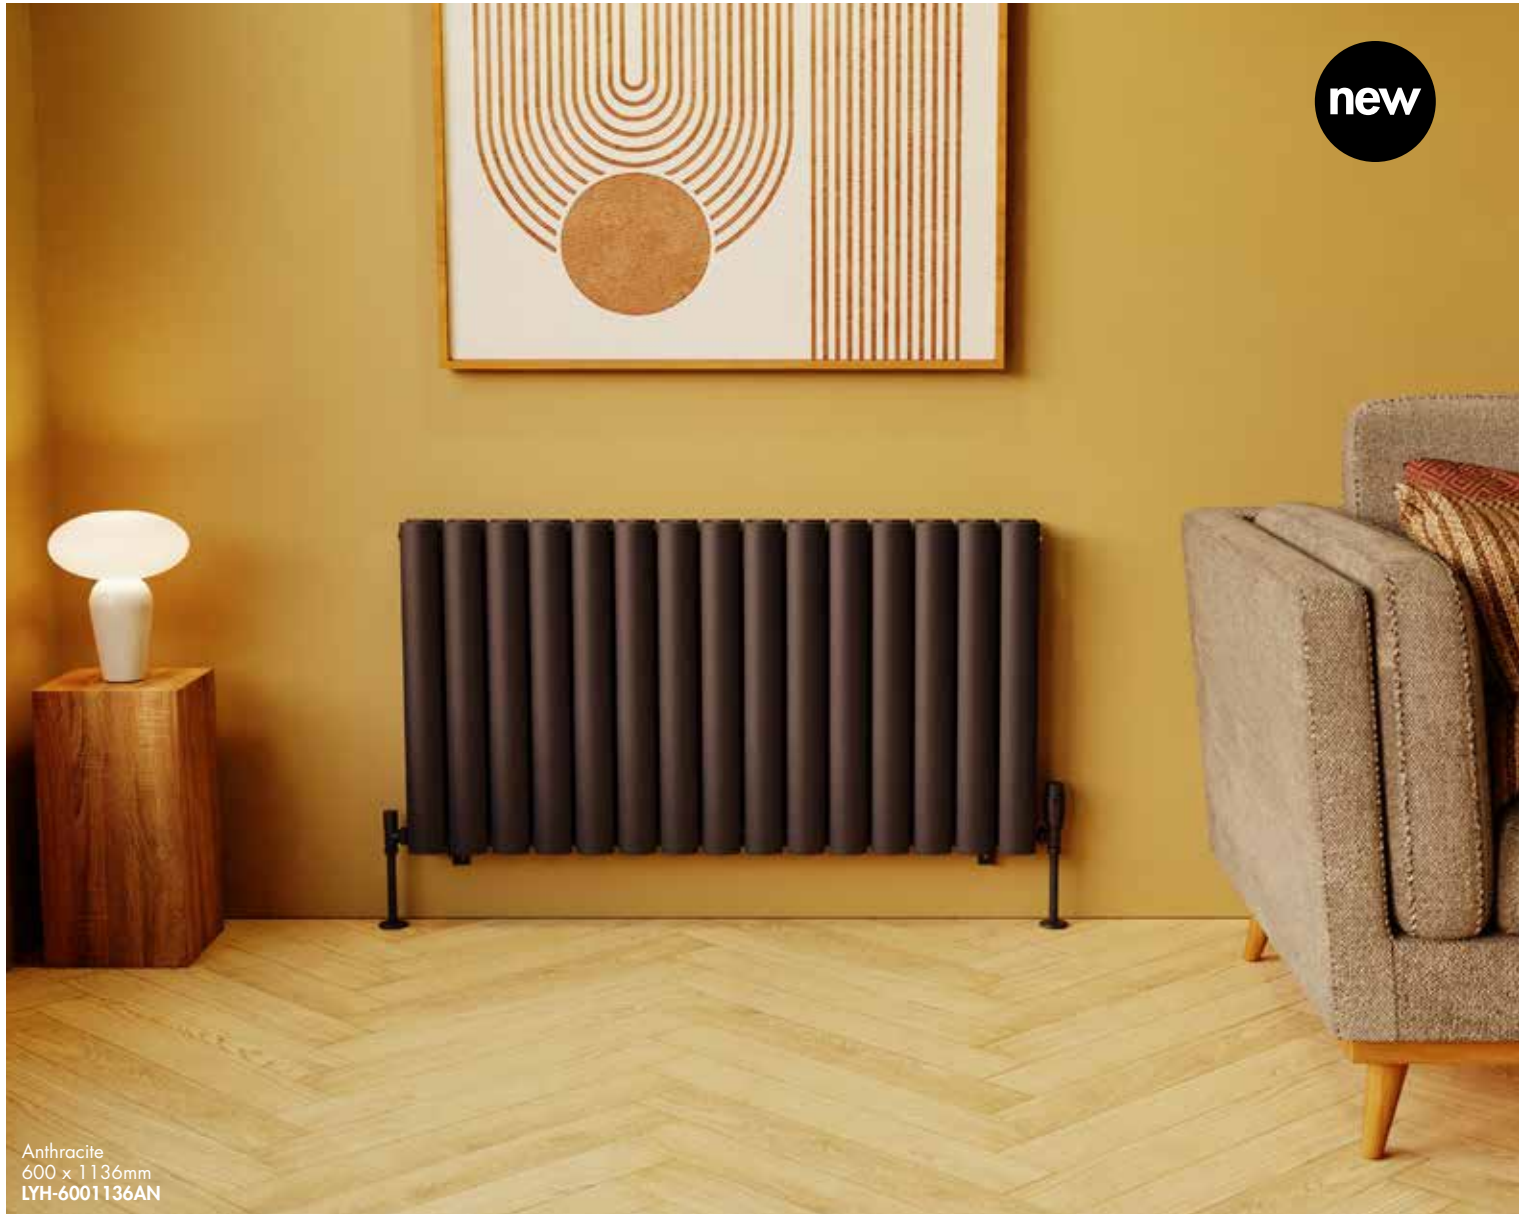

INSTINCT®

Designer Radiators

Laytham

Guarantees

15 Years on Laytham

Horizontal Radiators

Anthracite
600 x 1136mm
LYH-6001136AN

Double Horizontal Panel