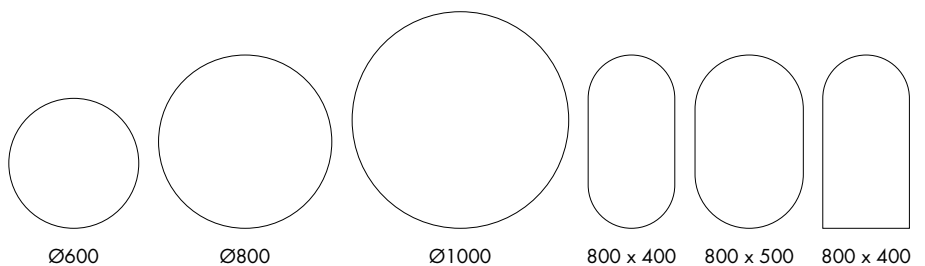

See page 139 for mirror feature icons summary

Black Finish (Brackets)		
INSTH84PBB	Pill (800 x 400)	£496.00
INSTH85PBB	Pill (800 x 500)	£508.00
INSTH6CBB	Circular (Ø600)	£479.00
INSTH8CBB	Circular (Ø800)	£570.00
INSTH10CBB	Circular (Ø1000)	£705.00
INSTH84ABB	Arch (800 x 400)	£485.00
Brushed Brass Finish (Brackets)		
INSTH84PBBR	Pill (800 x 400)	£496.00
INSTH85PBBR	Pill (800 x 500)	£508.00
INSTH6CBBR	Circular (Ø600)	£479.00
INSTH8CBBR	Circular (Ø800)	£570.00
INSTH10CBBR	Circular (Ø1000)	£705.00
INSTH84ABBR	Arch (800 x 400)	£485.00
Black Finish (Without Brackets)		
INSTH84PB	Pill (800 x 400)	£412.00
INSTH85PB	Pill (800 x 500)	£423.00
INSTH6CB	Circular (Ø600)	£395.00
INSTH8CB	Circular (Ø800)	£485.00
INSTH10CB	Circular (Ø1000)	£620.00
INSTH84AB	Arch (800 x 400)	£401.00
Brushed Brass Finish (Without Brackets)		
INSTH84PBR	Pill (800 x 400)	£412.00
INSTH85PBR	Pill (800 x 500)	£423.00
INSTH6CBR	Circular (Ø600)	£395.00
INSTH8CBR	Circular (Ø800)	£485.00
INSTH10CBR	Circular (Ø1000)	£620.00
INSTH84ABR	Arch (800 x 400)	£401.00

- 1 Hemsworth Brushed Brass Pill Shaped Mirror
- 2 Hemsworth Traditional Brushed Brass Wall Light