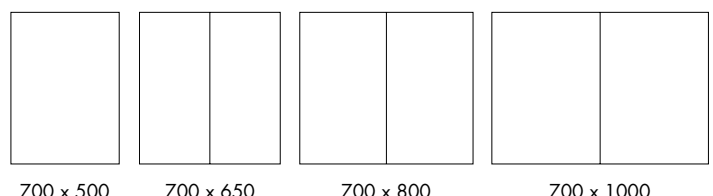

All dimensions in mm. All measurements are approximate and subject to standard tolerances. Prices include VAT.

Guarantees

- **5** Years on Cabinets + Mirrors
- **2** Years on Electrical Components

Take a closer look at the Crambeck illuminated cabinet collection

Crambeck

Crambeck Cabinet

Finish – Aluminium, Black, Brass or Bronze Trim
Shelves – Four internal shelves
Doors – Internal mirrored back panel and internal mirrored doors with heated demister pad
Charging – Centre column electronic box allowing for charging points for both shaver sockets and USB-A and USB-C charging devices
Controls – Innovative touch bar at the base of the cabinet
Dimensions –
700(h) x 500(w) x 113(d) mm (Single Door)
700(h) x 650(w) x 113(d) mm (Double Door)
700(h) x 800(w) x 113(d) mm (Double Door)
700(h) x 1000(w) x 113(d) mm (Double Door)

Aluminium Trim – Mirror Sides		
INST06067	Single Door (700 x 500)	£634.00
INST06068	Double Door (700 x 650)	£754.00
INST06069	Double Door (700 x 800)	£875.00
INST06070	Double Door (700 x 1000)	£995.00

Black Trim – Mirror Sides		
INST06083	Single Door (700 x 500)	£754.00
INST06084	Double Door (700 x 650)	£875.00
INST06085	Double Door (700 x 800)	£995.00
INST06086	Double Door (700 x 1000)	£1116.00

Brass Trim – Mirror Sides		
INST06075	Single Door (700 x 500)	£754.00
INST06076	Double Door (700 x 650)	£875.00
INST06077	Double Door (700 x 800)	£995.00
INST06078	Double Door (700 x 1000)	£1116.00

Bronze Trim – Mirror Sides		
new INST06091	Single Door (700 x 500)	£754.00
new INST06092	Double Door (700 x 650)	£874.00
new INST06093	Double Door (700 x 800)	£995.00
new INST06094	Double Door (700 x 1000)	£1115.00