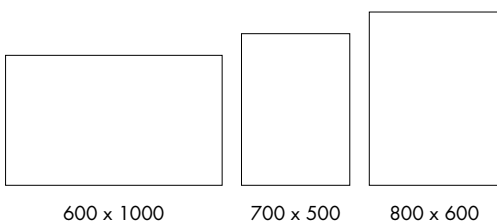

Milos / Milos Plus

Take a closer look at the Milos illuminated mirror collection

Guarantees

Years **5** on Cabinets + Mirrors

Years **2** on Electrical Components

Milos + Milos Plus LED Illuminated Mirror

- Finish – Aluminium
- Lighting – Dimmable LED perimeter lighting with CCT (Colour Changing Technology) control
- Touch Controls – Touch on/off
- Charging – Two-pin and USB sockets (Milos Plus only)
- Hanging – Landscape or Portrait
- Design – A sleek slim depth
- Dimensions –
  - 600(h) x 1000(w) x 29(d) mm (Rectangular)
  - 700(h) x 500(w) x 29(d) mm (Rectangular)
  - 800(h) x 600(w) x 29(d) mm (Rectangular)

Milos	
IP44	LED CCT
INST050131	Rectangular (700 x 500) £272.00
INST050132	Rectangular (800 x 600) £293.00

Milos Plus	
IP44	LED CCT
NEW INSTMI0100	Rectangular (600 x 1000) £418.00
NEW INSTMI070	Rectangular (700 x 500) £340.00
NEW INSTMI080	Rectangular (800 x 600) £366.00