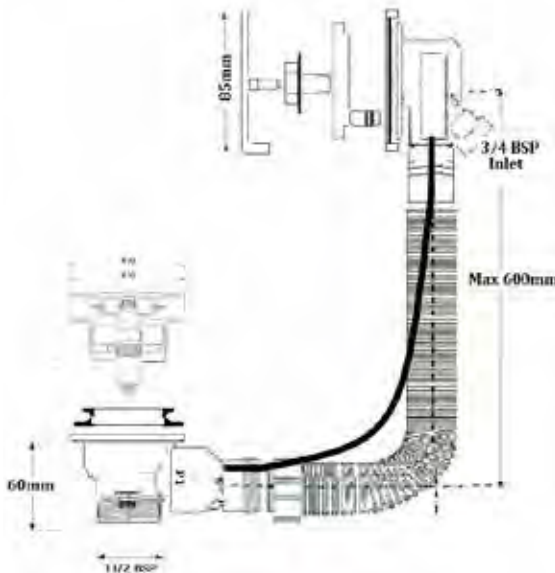

Low Profile Bath Filler (Click Waste + Overflow) 202490-INS

Specification

Finish	Chrome
Dimensions	365(h) x 280(w) x 75(d) mm
Weight	0.97kg
Waste Body Material	Plastic
Back Nut	-
Slotted / Unslotted	-
Plug Type	Mushroom Clicker
Pipe Extension Length	600mm
Flange Size	70mm
Overflow Projection	22mm
Threaded Tail Length	-