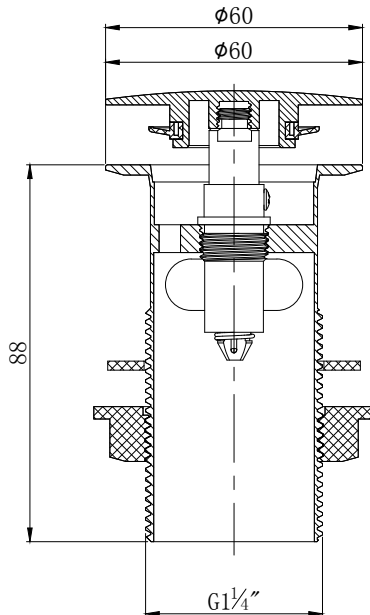

### 1 1/4" Mushroom Clicker Plug Slotted Basin Waste 204314-INS

#### Specification

|                       |                           |
|-----------------------|---------------------------|
| Finish                | Matt Black                |
| Dimensions            | 110(h) x 72(w) x 72(d) mm |
| Weight                | 0.319kg                   |
| Waste Body Material   | Brass                     |
| Back Nut              | Plastic                   |
| Slotted / Unslotted   | Slotted                   |
| Plug Type             | Mushroom clicker          |
| Flange Size           | 2 7/16"                   |
| Threaded Tail Length  | 85mm                      |
| Pipe Extension Length | -                         |