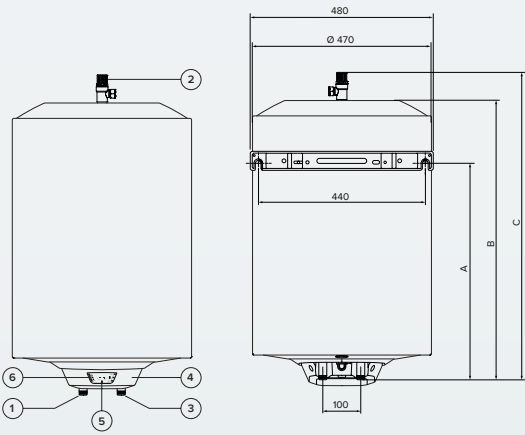

- / 1-2 bedroom properties
- / Small hospitality and retail units
- / Cylinder replacement installations

TECHNICAL DATA

50

80

100

Description

Installation	Vertical	Vertical	Vertical
Thermostat	Electronic	Electronic	Electronic
Power (kW)	3	3	3
Voltage (V)	230-240	230-240	230-240
Max Working Temperature (°C)	65	65	65
Heat-Up Time (ΔT 45°C) (mins)	60	97	128
Heat Dispersion At 65°C (kWh/24h)	0.92	1.25	1.43
V40 (Litres)	65	92	130
IP Protection	IPX3	IPX3	IPX3
Energy Rating	B	B	B
Energy Rating Tapping Profile	M	M	M
Weight When Empty (kg)	17	22	26
Weight When Full (kg)	66	97	121
Heat Loss (kWh/24h)	0.917	1.253	1.434
Maximum Inlet Pressure (Rated Pressure) (bar)	12	12	12
Maximum Design Pressure (bar)	6	6	6
Set Operating Pressure	6	6	6
Expansion Valve (bar)			
Pre-charge Pressure Of The Expansion Vessel (bar)	3.5	3.5	3.5
Set Opening T&P Relief Valve (bar)	7	7	7
Capacity (Litres)	49	75	95

Product Codes

(including unvented kits)

3820019

3820020

3820021

Legend

- 1 Hot water outlet (1/2 male BSP)
- 2 Temperature and pressure relief valve
- 3 Cold water inlet (1/2 male BSP)
- 4 Control cover
- 5 Regulation keyboard
- 6 Heating LED