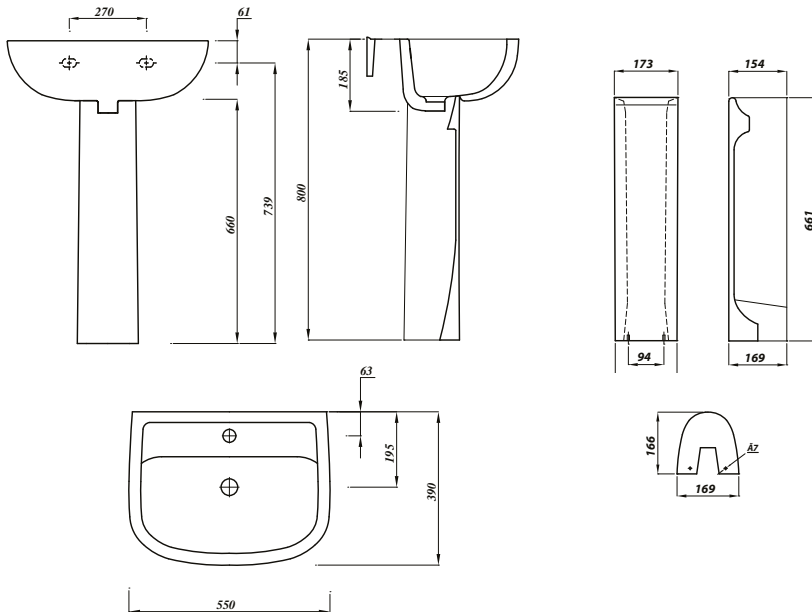

### Instinct Pro 550mm D-Shaped Two Taphole Basin (Full Pedestal)

INSTWHSQ55BA2, INSPRORFP

#### Basin Specification

550mm D-Shaped Two Taphole Basin  
(INSTWHSQ55BA2)

Finish	White
Dimensions	182(h) x 557(w) x 390(d) mm
Weight	13.3kg
Basin Material	Ceramic
Overflow	Yes
Chainstay Hole	No
Taphole Positioning	Centre
Tap	Not Included

#### Pedestal Specification

Full Pedestal  
(INSPRORFP)

Finish	White
Dimensions	661(h) x 173(w) x 154(d) mm
Weight	8.93kg
Pedestal Material	Ceramic