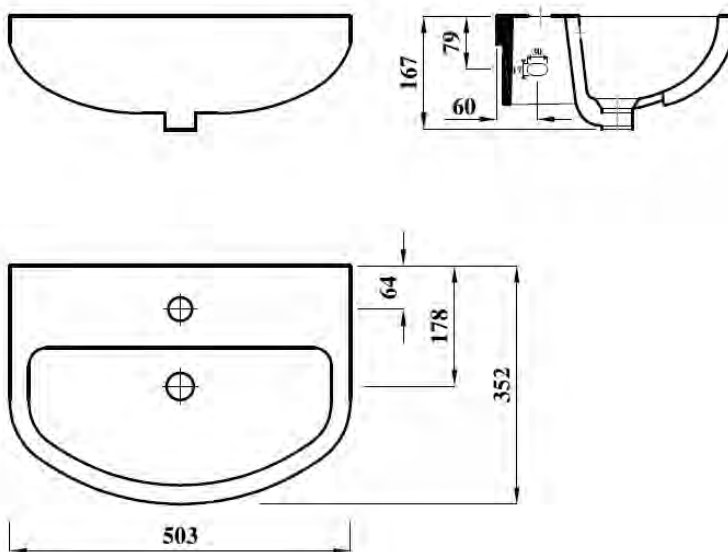

## ATLAS 50CM SEMI RECESSED BASIN 1TH

<b>Product Code</b>	<b>ASWHGSR50BA1</b>
<b>Weight (Kg)</b>	10
<b>Material</b>	Vitreous China
<b>Tap holes</b>	1
<b>Fixings</b>	Brackets - BRACKAR (Not included)
<b>Extras</b>	Bottle trap - BOTRAPCH / Waste - TPOPRNEW

### Description:

Matching current trends, these basins are clean-lined and feature no soap dish indents or raised ridges that could act as dirt or germ traps, making cleaning and maintaining hygiene even easier.