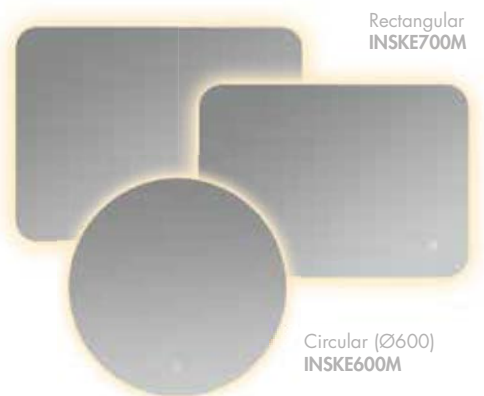

Rectangular
INSKE800M

Rectangular
INSKE700M

Circular (Ø600)
INSKE600M

Keal LED Illuminated Mirror

Touch Controls – Press and hold touch switch to adjust colour changing technology (CCT)
Lighting – Energy efficient LED backlit lighting
Hanging – Landscape or Portrait
Slim Design – 30mm wall projection
Dimensions –
600(diameter) x 30(d) mm (Circular)
500(h) x 700(w) x 30(d) mm (Rectangular)
600(h) x 800(w) x 30(d) mm (Rectangular)

INSKE600M	Circular (Ø600)	£261.00
INSKE700M	Rectangular (500 x 700)	£261.00
INSKE800M	Rectangular (600 x 800)	£286.00