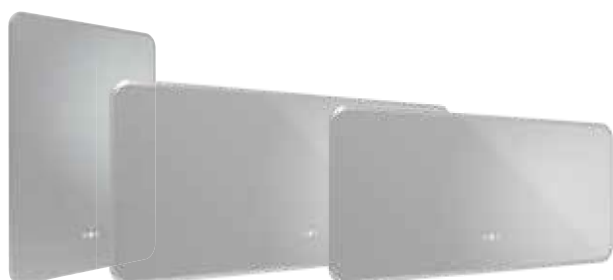

Darton

Take a closer look at the Darton illuminated mirror collection

Guarantees

5 Years on Cabinets + Mirrors

2 Years on Electrical Components

new

Darton LED Illuminated Mirror

Lighting – Backlit design with double tap CCT (Colour Changing Technology) control
Motion Sensor – Activates lighting when approached
Hanging – Landscape or Portrait (Rectangular shape only)
Design – A sleek slim depth design with chamfer detailing on glass
Demister – Integrated heated demister pad for a steam-free reflection
Dimensions –
800(h) x 600(w) x 29(d) mm (Rectangular)
450(h) x 1000(w) x 29(d) mm (Rectangular)
500(h) x 1200(w) x 29(d) mm (Rectangular)
600(diameter) x 29(d) mm (Circular)
800(diameter) x 29(d) mm (Circular)
1000(diameter) x 29(d) mm (Circular)
900(h) x 400(w) x 29(d) mm (Pill)
900(h) x 500(w) x 29(d) mm (Pill)
900(h) x 400(w) x 29(d) mm (Arch)

INSTDA86	Rectangular (800 x 600)	£337.00
INSTDA145	Rectangular (450 x 1000)	£367.00
INSTDA125	Rectangular (500 x 1200)	£450.00
INSTDA60C	Circular (Ø600)	£310.00
INSTDA80C	Circular (Ø800)	£367.00
INSTDA10C	Circular (Ø1000)	£423.00
INSTDA94P	Pill (900 x 400)	£310.00
INSTDA95P	Pill (900 x 500)	£339.00
INSTDA94A	Arch (900 x 400)	£337.00