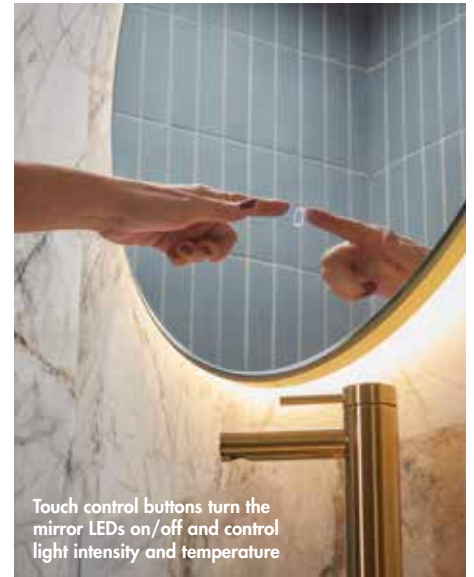

Pill  
INST050123

los

Guarantees

**5** Years  
on Cabinets + Mirrors

**2** Years  
on Electrical Components

Brushed Brass  
INST050127

Touch control buttons turn the mirror LEDs on/off and control light intensity and temperature