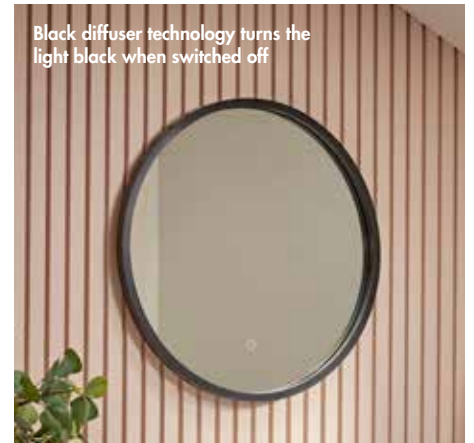

Brushed Brass
INSTKI60PBBR

Brushed Brass
INST050130

Brushed Brass
INST050129

Kilnsea

Guarantees

5 Years
on Cabinets + Mirrors

2 Years
on Electrical Components

Kilnsea LED Illuminated Mirror

Finish – Black frame with black diffuser technology, Brushed Brass frame with white diffuser technology or Gunmetal frame with white diffuser technology

Lighting – LED illumination

Touch Controls – Touch on/off

Hanging – Landscape or Portrait (Rectangular)

Dimensions –

700(h) x 500(w) x 42(d) mm (Rectangular)

600(diameter) x 42(d) mm (Circular)

800(diameter) x 42(d) mm (Circular)

800(h) x 600(w) x 42(d) mm (Pill)

Black Finish

INST05086	Rectangular (700 x 500)	£445.00
INST05087	Circular (Ø600)	£403.00
INST05088	Circular (Ø800)	£523.00
new INSTKI60PB	Pill (800 x 600)	£403.00

Brushed Brass Finish

INST050128	Rectangular (700 x 500)	£427.00
INST050129	Circular (Ø600)	£361.00
INST050130	Circular (Ø800)	£482.00
new INSTKI60PBBR	Pill (800 x 600)	£445.00

Gunmetal Finish

new INSTKI50GM	Rectangular (700 x 500)	£427.00
new INSTKI60CGM	Circular (Ø600)	£361.00
new INSTKI80CGM	Circular (Ø800)	£482.00
new INSTKI60PGM	Pill (800 x 600)	£445.00

Black diffuser technology turns the light black when switched off

Black
INST05087