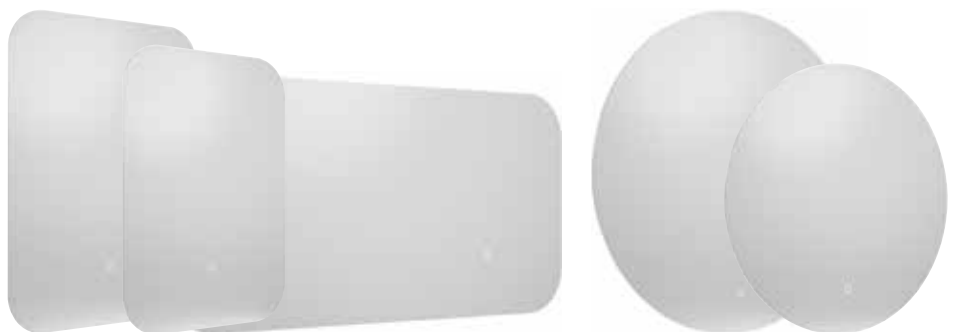

Rectangular
INST050112

Rectangular
INST050111

Rectangular
INST050113

Circular (Ø800)
INST050115

Circular (Ø600)
INST050114

INST050111	Rectangular (500 x 700)	£302.00
INST050112	Rectangular (600 x 800)	£351.00
INST050113	Rectangular (500 x 1000)	£423.00
INST050114	Circular (Ø600)	£302.00
INST050115	Circular (Ø800)	£375.00