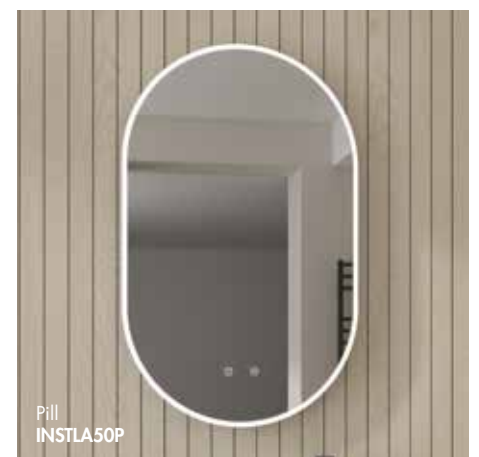

Pill
INSTLA50P