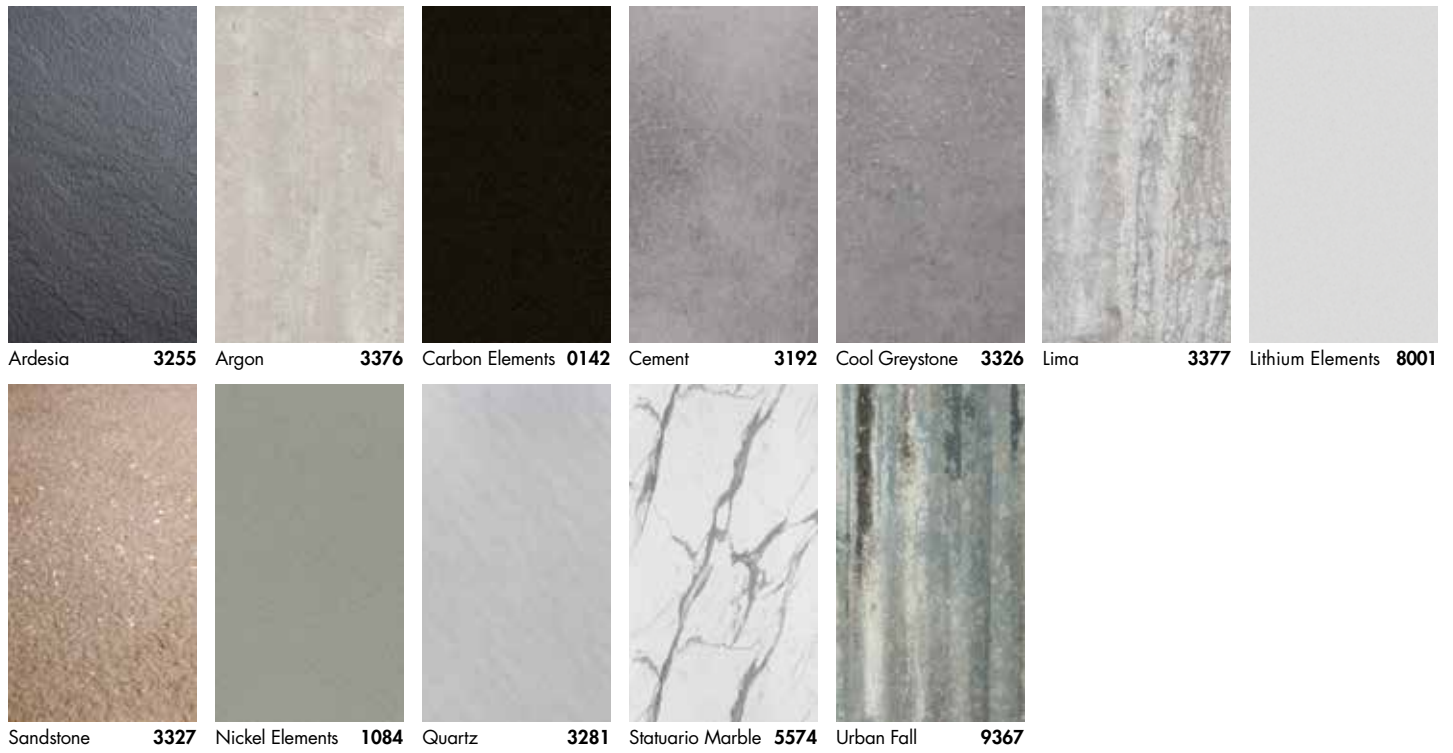

600 x 150mm Tile, 600 x 600mm Tile, 600 x 1200mm Tile £260.00

Herringbone Tile, Hexagonal Tile, Brick Tile £273.00

For Perform Panel profiles please see page 352

Natural Slate, The Tile Collection

Snow White, The Tile Collection

Guarantees

35 Years on Perform Panel Wall Panels

Wall Panelling

The Elegance Collection

The Elegance Collection

Adding unmistakable luxury to the performance and practicality of Perform Panel, our Elegance Collection focuses on warm, natural colours and textures, creating an oasis of calm within the modern home. Finish – 11mm thick waterproof wall panel