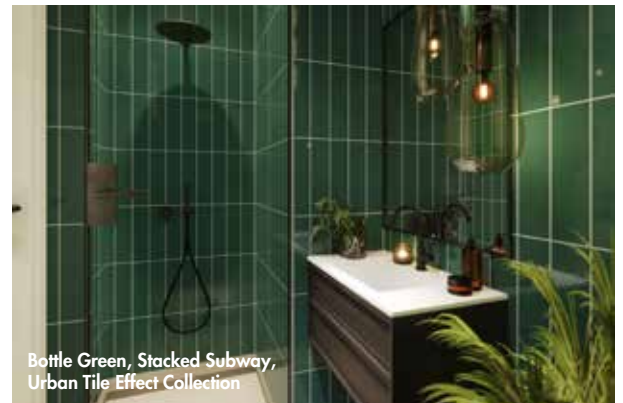

Wall Panelling

Guarantees

25 Years on Fibo Wall Panels

Dusky Pink, Stacked Subway, Urban Tile Effect Collection