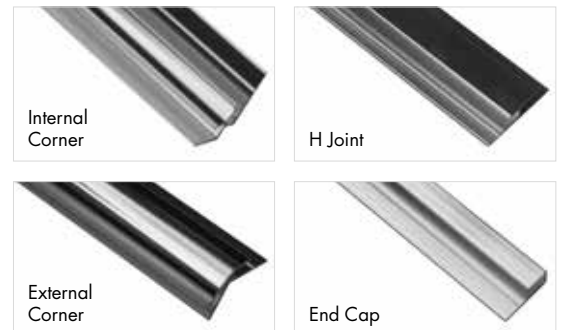

	Gloss	Matt
2440 x 600mm	£335.00	£335.00
2440 x 900mm	£526.00	£526.00
2440 x 1220mm	£670.00	£670.00

For Wetwall profiles + accessories please see below

Adhesive + Sealant

DOWADH	Panel Adhesive – Clear	£23.00
A-MM-SEALANT	Panel Sealant – Clear	£27.00
WWASILICONEWHITE	Panel Sealant – White	£27.00
A-ADH-SIL	Clear Adhesive + Sealant Pack	£53.00

Visit

www.wetwall.co.uk
 to view the full range and order samples.

 Gloss / Gloss Atlantic / Urban Grey	 Gloss / Gloss Aqua / Cadet	 Gloss / Gloss Glacier White / Neptune Blue	 Gloss / Gloss Terra Grey / Seabreeze Green
 Gloss / Gloss Malibu Grey / Storm Blue	 Matt / Matt Deep Sea Blue / Smoked Rose	 Matt / Matt Midnight Grey / Hadrian Green	 Matt / Matt Seafoam Green / Battleship Grey

Wetwall Profiles + Accessories

Alloy + Tile Collections

Wetwall profiles come in 2420mm lengths and are available in aluminium polished silver & matt black trims or PVC black and white trims.

H Joint	£37.00
End Cap	£33.00
Internal Corner	£47.00
External Corner	£48.00