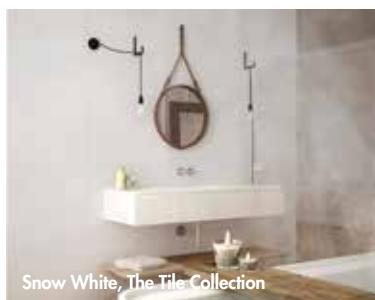

600 x 150mm Tile, 600 x 600mm Tile, 600 x 1200mm Tile £260.00

Herringbone Tile, Hexagonal Tile, Brick Tile £273.00

For Perform Panel profiles please see page 352

Natural Slate, The Tile Collection

Snow White, The Tile Collection