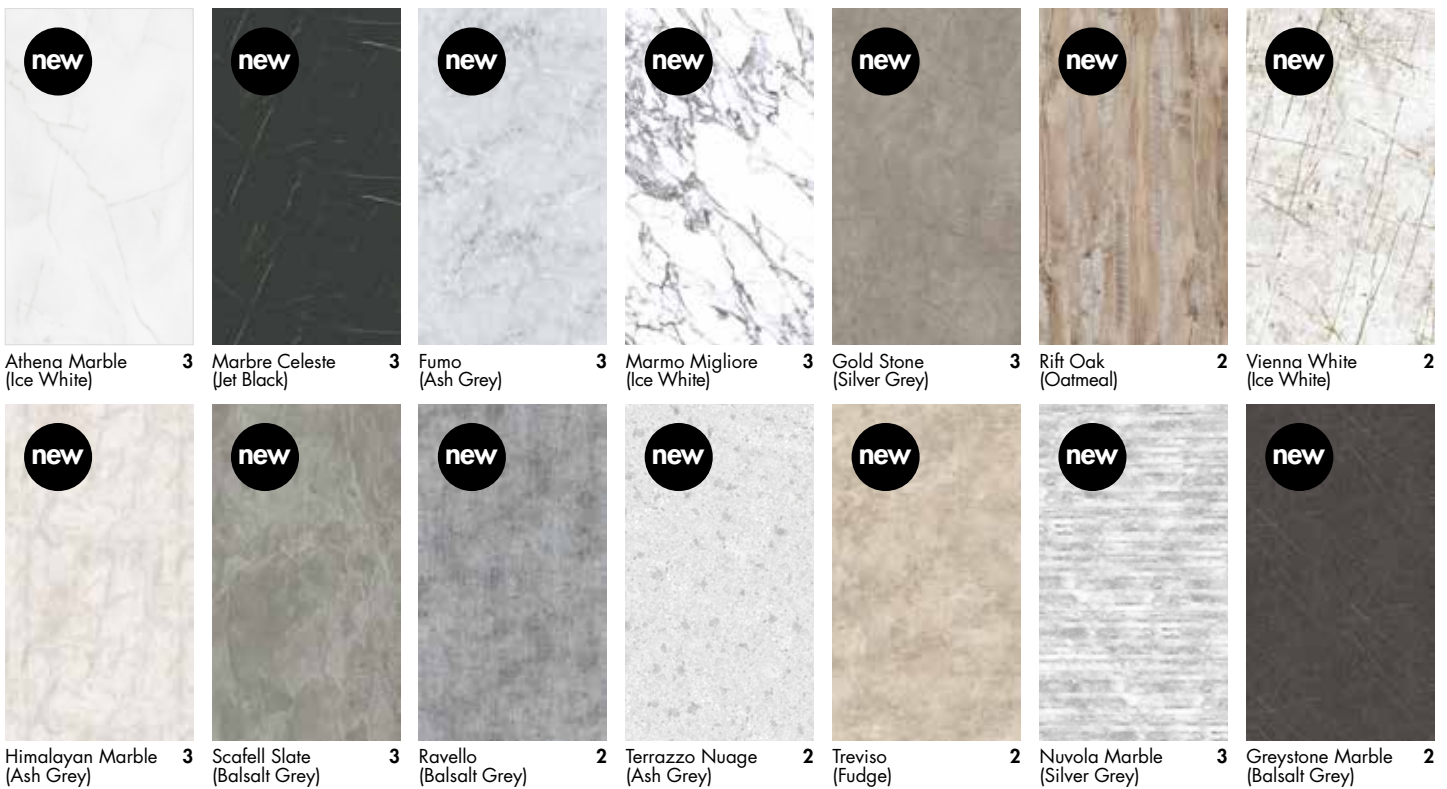

Treviso, Elite Collection