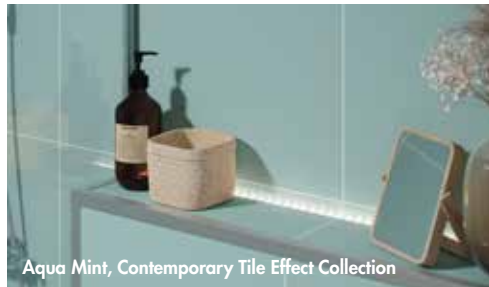

White Contrast, Contemporary Tile Effect Collection

Aberdeen, Contemporary Tile Effect Collection

Aqua Mint, Contemporary Tile Effect Collection