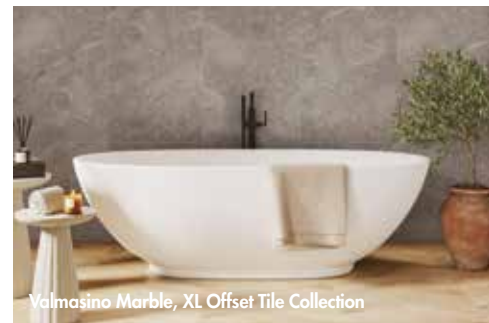

Valmasino Marble, XL Offset Tile Collection

How to create the XL Offset tile pattern

To create the offset tile appearance simply install an 'A' followed by a 'B' format panel.

Please note these are supplied individually and not in pairs. When planning your bathrooms, please consider the positioning of showers, taps etc, when calculating the quantity of each panel format required.

Click Flooring Tiles

Rimini (Tile Finish) MCDCRIM	Urban Anthracite Grey (Tile Finish) MCDCUAG
Sicilia (Tile Finish) MCDCSIC	Monza (Tile Grout Edge Finish) MCDCMON
Salerno (Tile Grout Edge Finish) MCDCSAL	Vicenza (Tile Grout Edge Finish) MCDCVIC