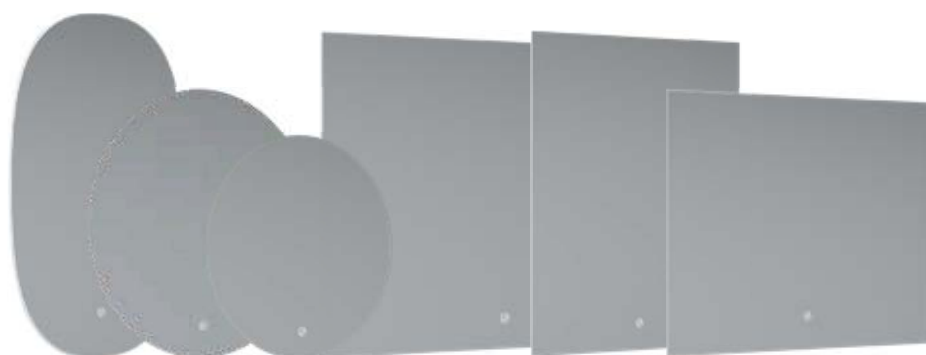

INSRO460M

INSRO850M

INSRO580M INSRO480M

INSRO550M INSRO750M