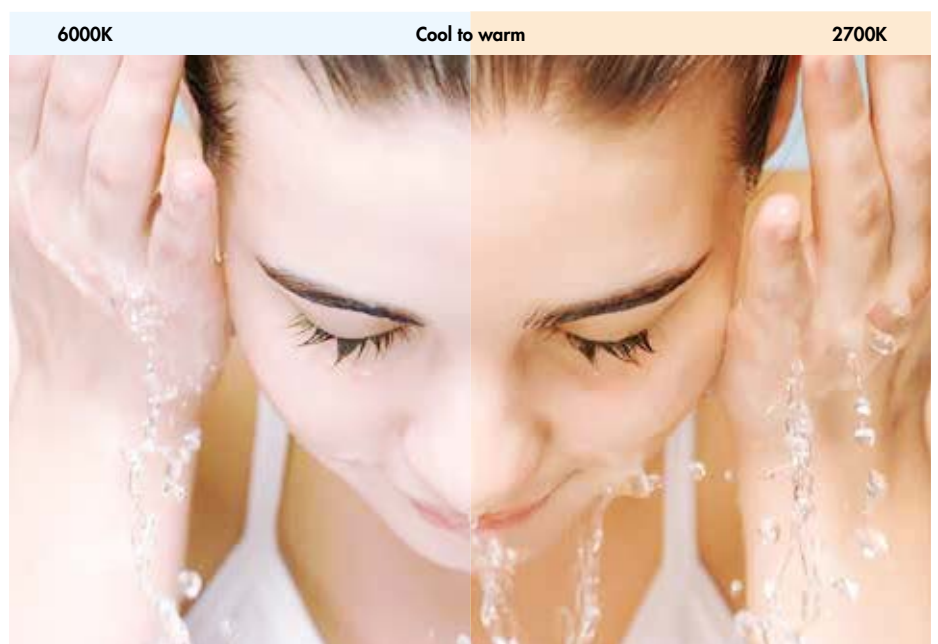

There are many features in our cabinets and mirrors range. Use the icons to help choose the right option for you.

LED Lighting Energy efficient LEDs provide high quality bright light.	Contactless Controls Infrared switch allows control with the wave of your hand.	Touch Controls Multi function touch control with on/off functionality.	Heated Demister Integrated heated demister pad for a steam-free mirror reflection.	Charging Sockets Keep your electric shaver, toothbrush and electronic devices fully charged.	IP44 Rated Cabinets and mirrors are protected from water spray from any direction.	Internal Shelves Built-in shelves to keep everything in its place.	Portrait or Landscape Hanging Mirror can be hung either way to suit your space.

CCT

CCT Control

Transform your space with ingenious Colour Changing Technology. Invigorate your morning with bright, crisp daylight or wrap yourself in a soft, warm glow as you spend an hour relaxing in the bath. With a wide spectrum LED ranging from 2700-6000K*, you can easily shift your Instinct cabinet or mirror lighting from bright and white to warm and intimate at the simple touch or wave of the hand.

*Light temperatures ranges from 2700K (Warm White) to 6000K (Daylight White)

Transform your bathroom with ingenious technology found within the Instinct mirrors collection. Scan to help you find the features which are important to you when selecting your new mirror