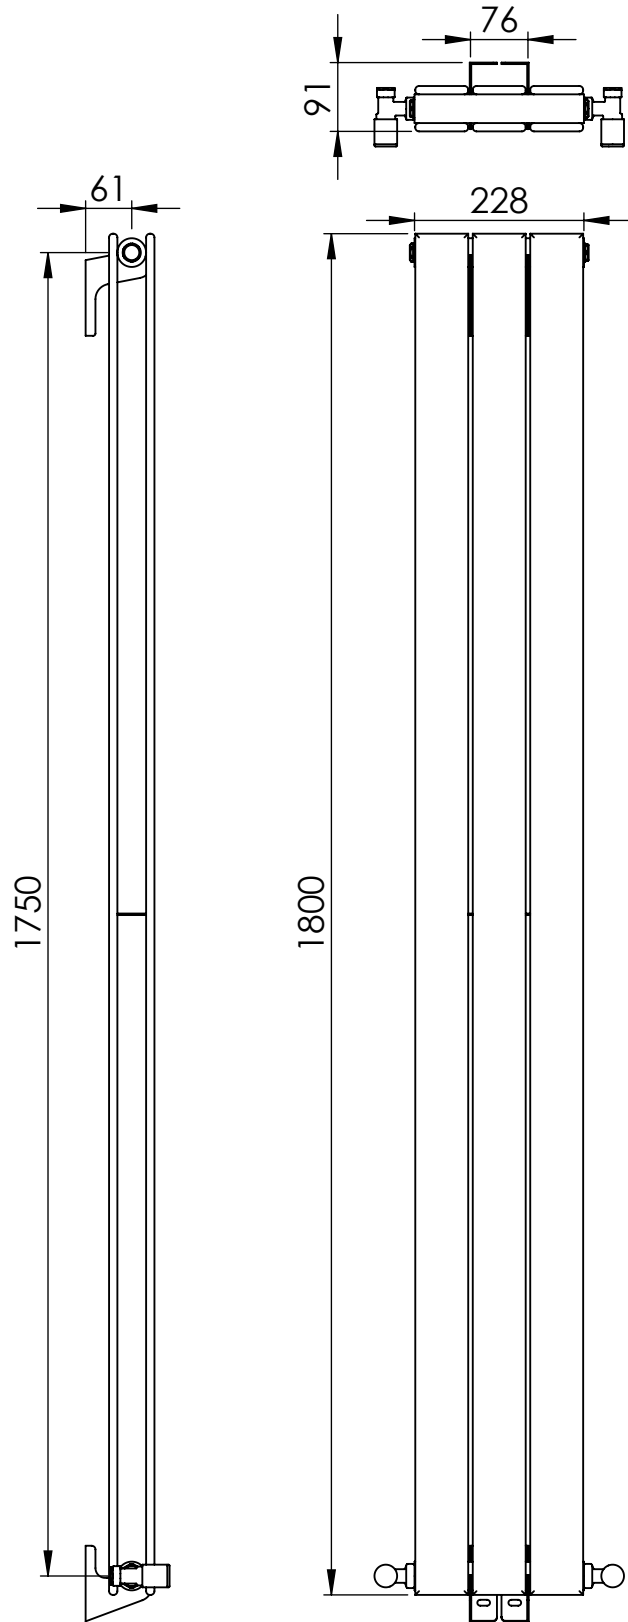

ES-VDP180228AT

Height: 1800
Width: 228
Depth: 91

Tube ϕ : 38 + 70x11
Pipe Centres / Face-Face Cons: 224
Output @ 50° C Δ T Watts: 627 W
BTUs: 2139 W

Espada Double Panel V

All dimensions in millimetres

Manufactured from Mild Steel

SCALE 1:10