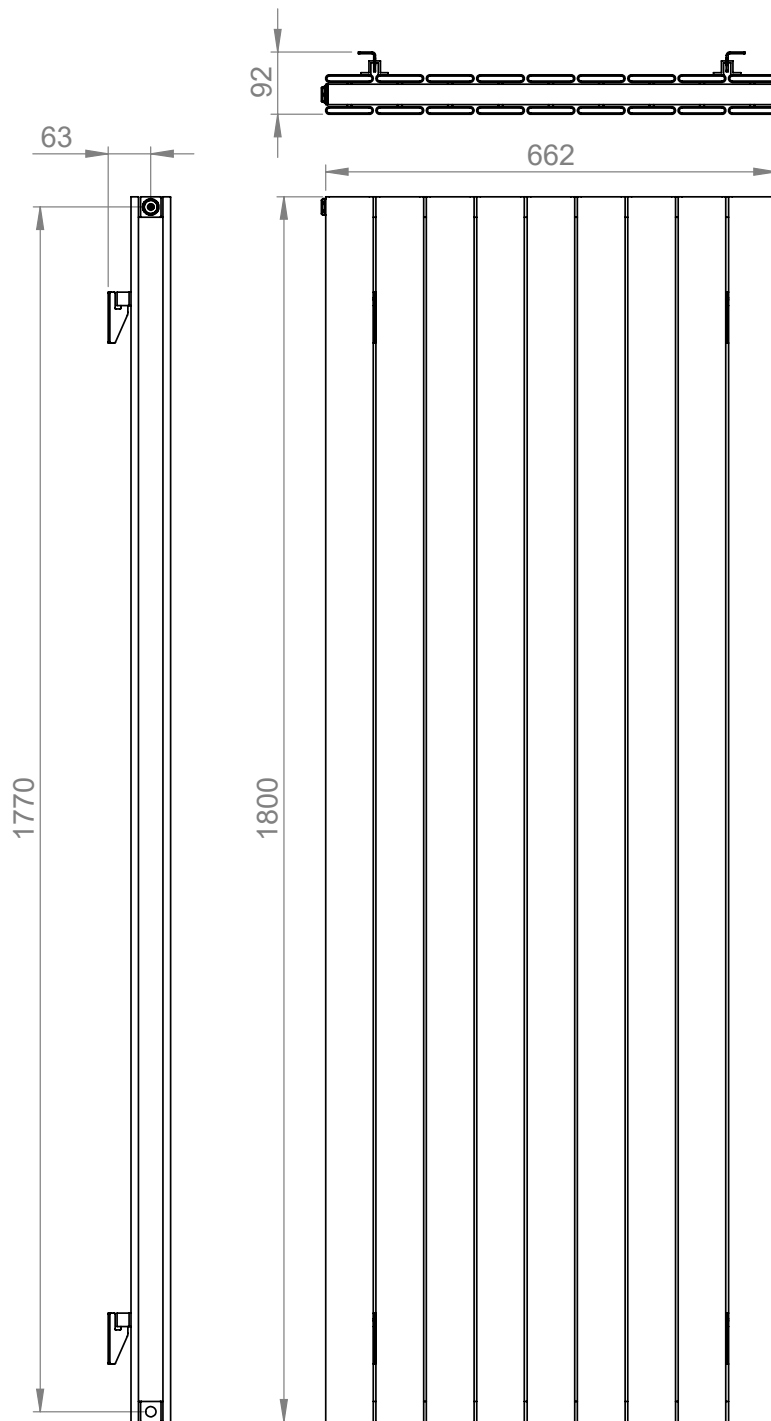

Espada Aluminium 1800 x 670mm Double Panel Vertical Radiator (Heating Only) ESAL-VDP1800662WH

Specification

Finish	White
Dimensions	1800(h) x 662(w) x 91.5(d) mm
Weight	22.5kg
BTU Output/Hr	11358
Watts @ Δ T50°C	3329
Bars	9
Pipe Centres	-
Electric Element Wattage	-
End to End Connections	670mm
Radiator Columns	-
Material	Aluminium

All heat outputs are shown at 50°C Δ t in compliance with BSEN442. Watts and Btu's apply to Heating and Dual Fuel only.

Key Features + Benefits

Certifications + Approvals

Espada Aluminium 1800 x 670mm Double Panel Vertical Radiator (Heating Only) ESALVDP1800662WH

All information on the data sheet is correct at the time of publication. All measurements are approximate and subject to standard tolerances.