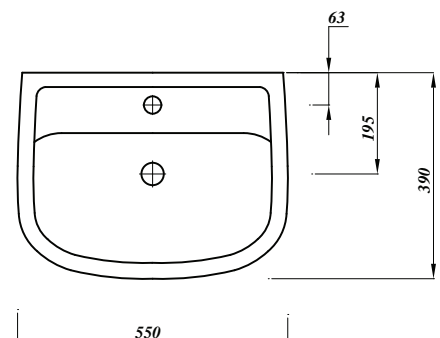

Atlas

GEO 55CM BASIN 1TH

Product Code	GEOWH55BA1
Weight (Kg)	13.3
Material	Vitreous China
Tap holes	1
Fixings	Bracket - BRACK / Fixing bolts - FBWB
Extras	Bottle trap - BOTRAPCH / Waste - TPOPRNEW
Suitable Pedestal	GEOWHPE
Suitable Semi Pedestal	MDWHSPE

Key features:

- UKCA compliant
- Modern D-shape design
- Internal overflow
- Chrome effect overflow ring
- Lifetime ceramic guarantee*

Description:

A modern D-shaped basin that represents the perfect fusion of style and uncompromising functionality. Available in 1 or 2 tap holes.

All dimensions are approximate and subject to normal variation. Although every effort is made not to change the above product specification, Lecico reserve the right to do so without prior notification if necessary. All guarantees are against manufacturers defects. Full information on guarantees available upon request.