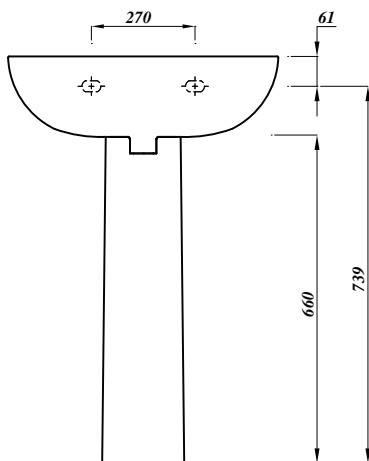

Atlas

GEO 55CM BASIN 1TH

Product Code	GEOWH55BA1
Weight (Kg)	13.3
Material	Vitreous China
Tap holes	1
Fixings	Bracket - BRACK / Fixing bolts - FBWB
Extras	Bottle trap - BOTRAPCH / Waste - TPOPRNEW
Suitable Pedestal	GEOWHPE
Suitable Semi Pedestal	MDWHSPE

Key features:

- UKCA compliant
- Modern D-shape design
- Internal overflow
- Chrome effect overflow ring
- Lifetime ceramic guarantee*

Description:

A modern D-shaped basin that represents the perfect fusion of style and uncompromising functionality. Available in 1 or 2 tap holes.

All dimensions are approximate and subject to normal variation. Although every effort is made not to change the above product specification, Lecico reserve the right to do so without prior notification if necessary. All guarantees are against manufacturers defects. Full information on guarantees available upon request.