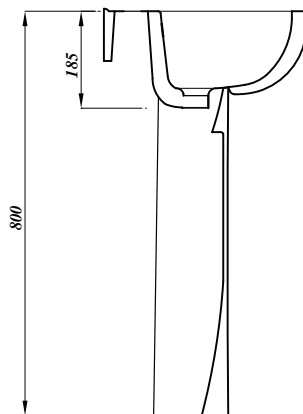

Atlas

GEO 55CM BASIN 1TH

Product Code	GEOWH55BA1
Weight (Kg)	13.3
Material	Vitreous China
Tap holes	1
Fixings	Bracket - BRACK / Fixing bolts - FBWB
Extras	Bottle trap - BOTRAPCH / Waste - TPOPRNEW
Suitable Pedestal	GEOWHPE
Suitable Semi Pedestal	MDWHSPE

Key features:

- UKCA compliant
- Modern D-shape design
- Internal overflow
- Chrome effect overflow ring
- Lifetime ceramic guarantee*

Description:

A modern D-shaped basin that represents the perfect fusion of style and uncompromising functionality. Available in 1 or 2 tap holes.

All dimensions are approximate and subject to normal variation. Although every effort is made not to change the above product specification, Lecico reserve the right to do so without prior notification if necessary. All guarantees are against manufacturers defects. Full information on guarantees available upon request.