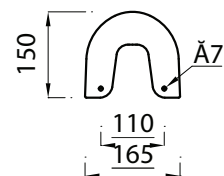

## GEO FULL PEDESTAL

<b>Product Code</b>	<b>GEOWHPE</b>
<b>Weight (Kg)</b>	8.2kg
<b>Material</b>	White Vitreous China

### Key features:

- 660cm height
- Pedestal Only
- Lifetime ceramic guarantee\*

### Description:

The GEO pedestal is designed to match the Geo Basin range and hides the visible pipework.

All dimensions are approximate and subject to normal variation. Although every effort is made not to change the above product specification, Lecico reserve the right to do so without prior notification if necessary. All guarantees are against manufacturers defects. Full information on guarantees available upon request.