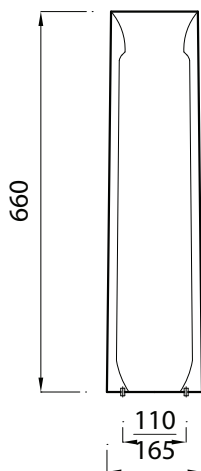

## GEO FULL PEDESTAL

<b>Product Code</b>	<b>GEOWHPE</b>
<b>Weight (Kg)</b>	8.2kg
<b>Material</b>	White Vitreous China

### Key features:

- 660cm height
- Pedestal Only
- Lifetime ceramic guarantee\*

### Description:

The GEO pedestal is designed to match the Geo Basin range and hides the visible pipework.

All dimensions are approximate and subject to normal variation. Although every effort is made not to change the above product specification, Lecico reserve the right to do so without prior notification if necessary. All guarantees are against manufacturers defects. Full information on guarantees available upon request.