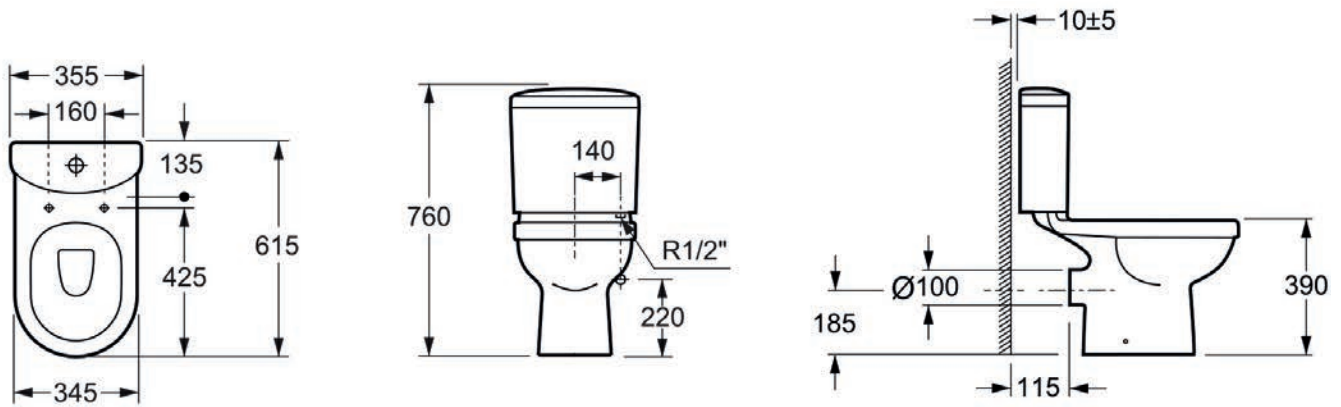

Della Standard Height Short Projection Open Back Close Coupled WC Suite INSDE001, INSDE002, INSDE003

Cistern Specification

Close Coupled Dual Flush Cistern
(INSDE002)

Finish	White
Dimensions	370(h) x 355(w) x 135(d) mm
Weight	11.6kg
Cistern Fitting Manufacturer	R&T
Lever	Push Button
Lever Position	Cistern Lid
Inlet Position (When looking at WC)	Right Hand

Seat Specification

Standard, Soft Close, Seat + Cover
(INSDE003)

Finish	White
Dimensions	65(h) x 343(w) x 450(d) mm
Weight	1.4kg
Seat Hinge Material	Plastic
Antibacterial Protection	Yes
Seat Type	Standard
UV Protection	Yes
Max Load Test	150kg
Seat Material	PP

Pan Specification

Standard Height Short Projection Open Back
Close Coupled Pan
(INSDE001)

Finish	White
Dimensions	390(h) x 345(w) x 615(d) mm
Weight	18.5kg
Fixing Supplied	Yes
Fixing Exposed or Concealed	Exposed

Della Standard Height Short Projection Open Back Close Coupled WC Suite INSDE001, INSDE002, INSDE003

Pan (INSDE001) + Cistern (INSDE002)

Seat (INSDE003)

Della Standard Height Short Projection Open Back Close Coupled WC Suite INSDE001, INSDE002, INSDE003