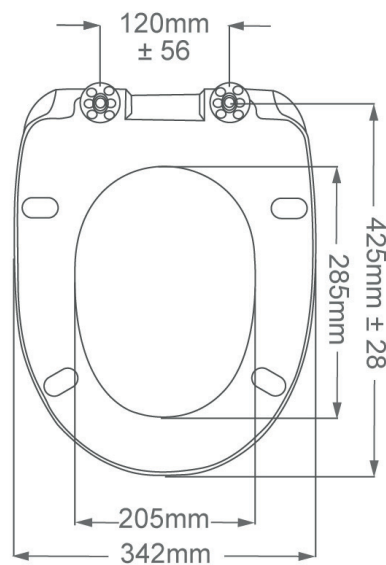

Della Standard Height Short Projection Open Back Close Coupled WC Suite INSDE001, INSDE002, INSDE003

Cistern Specification

Close Coupled Dual Flush Cistern
(INSDE002)

Finish	White
Dimensions	370(h) x 355(w) x 135(d) mm
Weight	11.6kg
Cistern Fitting Manufacturer	R&T
Lever	Push Button
Lever Position	Cistern Lid
Inlet Position (When looking at WC)	Right Hand

Seat Specification

Standard, Soft Close, Seat + Cover
(INSDE003)

Finish	White
Dimensions	65(h) x 343(w) x 450(d) mm
Weight	1.4kg
Seat Hinge Material	Plastic
Antibacterial Protection	Yes
Seat Type	Standard
UV Protection	Yes
Max Load Test	150kg
Seat Material	PP

Pan Specification

Standard Height Short Projection Open Back
Close Coupled Pan
(INSDE001)

Finish	White
Dimensions	390(h) x 345(w) x 615(d) mm
Weight	18.5kg
Fixing Supplied	Yes
Fixing Exposed or Concealed	Exposed

Della Standard Height Short Projection Open Back Close Coupled WC Suite INSDE001, INSDE002, INSDE003

Pan (INSDE001) + Cistern (INSDE002)

Seat (INSDE003)

Della Standard Height Short Projection Open Back Close Coupled WC Suite INSDE001, INSDE002, INSDE003