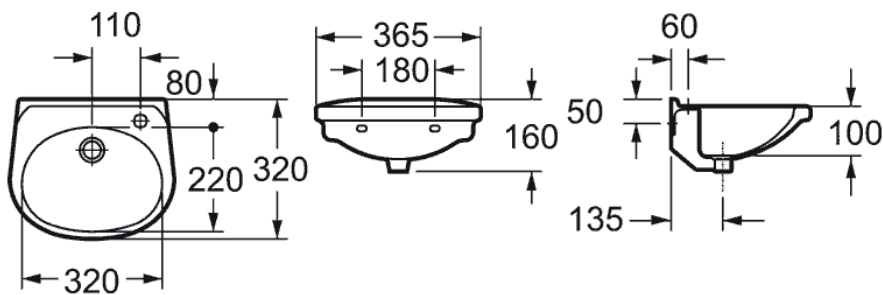

Della 360mm Cloakroom One Taphole Basin INSDE014

Specification

Finish	White
Dimensions	100(h) x 365(w) x 320(d) mm
Weight	6.3kg
Basin Material	Ceramic
Overflow	Yes
Chainstay Hole	Yes
Taphole Positioning	Right
Tap	Not Included