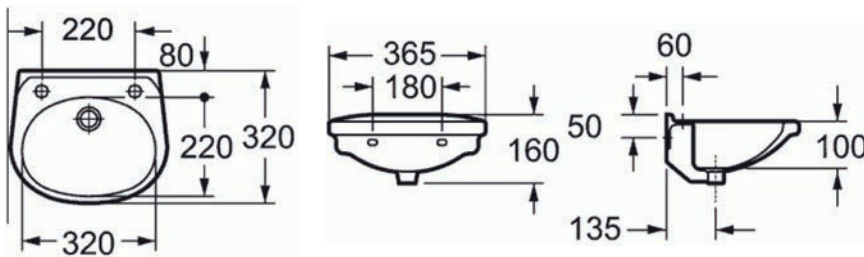

Della 360mm Cloakroom Two Taphole Basin INSDE014B

Specification

Finish	White
Dimensions	100(h) x 365(w) x 320(d) mm
Weight	6.3kg
Basin Material	Ceramic
Overflow	Yes
Chainstay Hole	Yes
Taphole Positioning	Equally off centre
Tap	Not Included