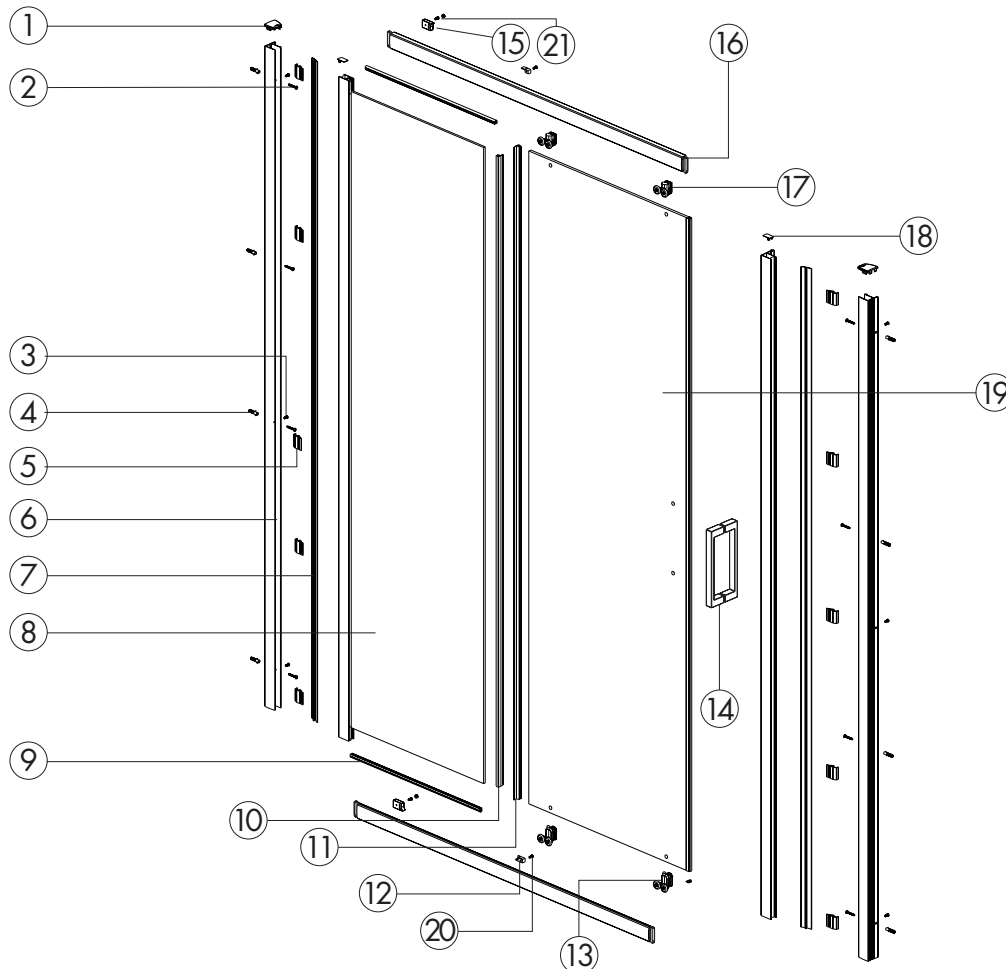

Technical Data Sheet | Shower Enclosures

Instinct 8 Frameless Sliding Doors Shower Enclosures Sliding Doors + Side Panels

Components

No.	Description	Qty	Part No.	No.	Description	Qty	Part No.
1	Cover cap for wall profile L/R	2	B08060L/B08060R	12	Glass clip L/R	2	INS046L/INS046R
2	Screw ST4x30	8	A2403001	13	Bottom roller	2	B08075
3	Flat head screw ST4x12	6	A2401201	14	Handle	1	INS049
4	Ø6 x 30 wall plug	8	B08070	15	Roller stop L/R	2	B08065L/B08065R
5	Cover strip clip	10	B08054	16	Top and bottom rail	2	B
6	Wall profile	2	INS001	17	Top roller	2	B08074
7	Cover strip	2	INS007	18	Cover cap for upright profile	2	B08062
8	Flat fixed panel	1	A	19	Moving panel	1	C
9	Bottom seal	2	INS041	20	Glass clip screw ST4x15	2	INS050
10	Upright water seal for fixed panel	1	INS037	21	Roller stop screw ST4x10	2	B08089
11	Upright water seal for moving panel	1	INS036				