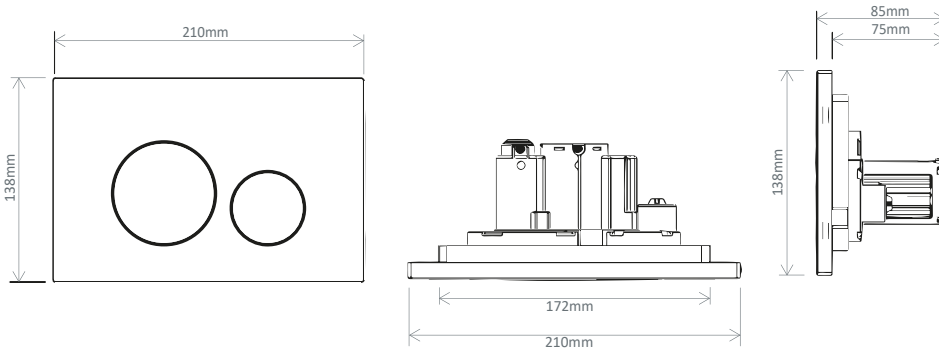

Key Features + Benefits

5

Years
Guarantee

Certifications + Approvals

Roper Rhodes

Brassmill Lane Trading Estate, Bath, BA1 3JF. Technical Support – Tel: 01225 303 900 Email: sales@roperrhodes.co.uk

All information on the data sheet is correct at the time of publication. All measurements are approximate and subject to standard tolerances.