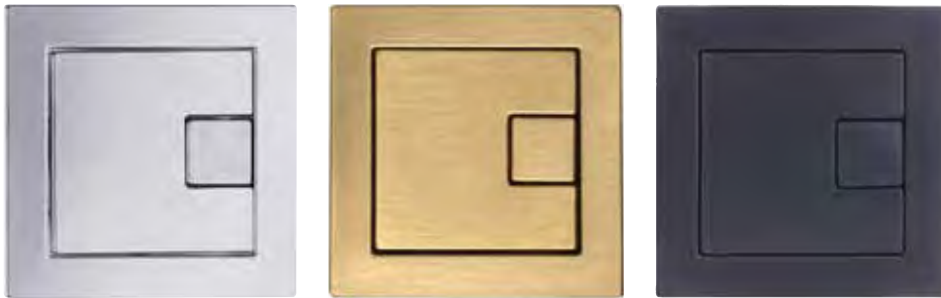

### Nuance Dual Flush Buttons (Concealed Cisterns) INST13003, INST13028, INST13035

#### Specification

Finish	Chrome (INST13003) Black (INST13028) Brushed Brass (INST13028)
Flush Button Dimensions	72(h) x 72(w) x 87(d) mm
Kit Weight	0.2kg
Flush (Single / Dual)	Dual