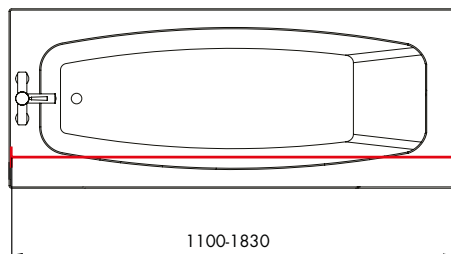

Shower Curtain Telescopic Rod 6ft (1100-1830mm) INSTAD101000PG

Specification

Finish	Chrome
Dimensions	1100(h) x 44(w) mm
Weight	0.4kg

Features

Extension	Rod length extends from 1100-1830mm
Fixing	Firm, self-supporting rod. Unique screw action ensures a secure fit
Installation	Easy to fit, no tools required

Key Features + Benefits

Easy Installation

Screw Action for Secure Fit

Telescopic Rod Size

Certifications + Accreditations

Croydex

Central Way, Andover, Hampshire SP10 5AW. Tel: 01264 365881 Email: sales@croydex.co.uk