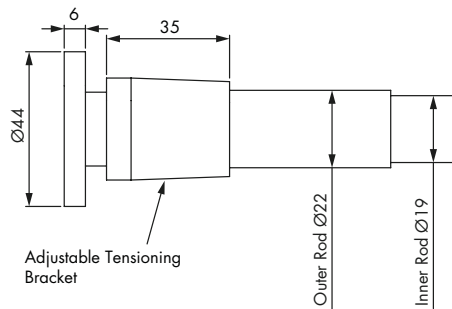

Shower Curtain Telescopic Rod 6ft (1100-1830mm) INSTAD101000PG

Specification

Finish	Chrome
Dimensions	1100(h) x 44(w) mm
Weight	0.4kg

Features

Extension	Rod length extends from 1100-1830mm
Fixing	Firm, self-supporting rod. Unique screw action ensures a secure fit
Installation	Easy to fit, no tools required

Key Features + Benefits

Easy Installation

Screw Action for Secure Fit

Telescopic Rod Size

Certifications + Accreditations

Croydex

Central Way, Andover, Hampshire SP10 5AW. Tel: 01264 365881 Email: sales@croydex.co.uk