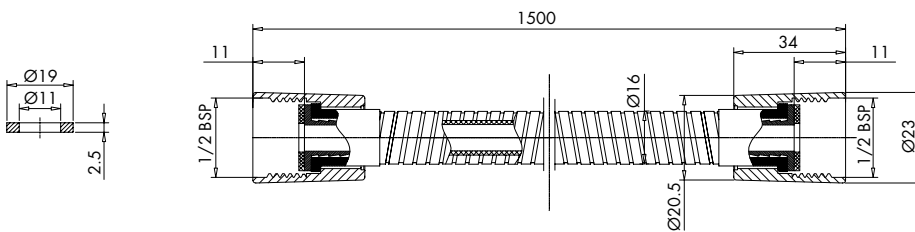

1500mm Smooth Silver Shower Hose (7mm Bore) INSTAM173040PG

Specification

Finish	Chrome
Dimensions	1500(h) x 16(w) mm
Weight	0.2kg
Hose Finish	Smooth finish
Hose Material	Reinforced PVC
Hose Length	1500mm
Hose Bore	7mm
Hose Connection	½" BSP thread

Features

Spares	Replacement washers included
Fittings	Two conical fitments

Key Features + Benefits

Smooth Shower Hose Shower Hose Bore

Certifications + Accreditations

Croydex

Central Way, Andover, Hampshire SP10 5AW. Tel: 01264 365881 Email: sales@croydex.co.uk