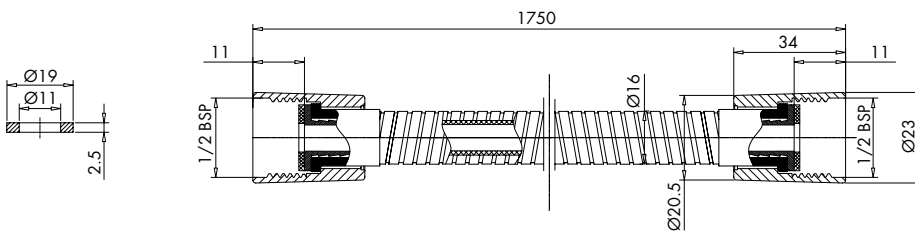

### 1750m Stainless Steel Shower Hose (7mm Bore) INSTAM168841PG

#### Specification

Finish	Chrome
Dimensions	1750(h) x 16(w) mm
Weight	0.33kg
Hose Finish	Standard finish
Hose Material	Stainless Steel
Hose Length	1750mm
Hose Bore	7mm
Hose Connection	½" BSP thread

#### Features

Spares	Replacement washers included
Fittings	Two conical fitments