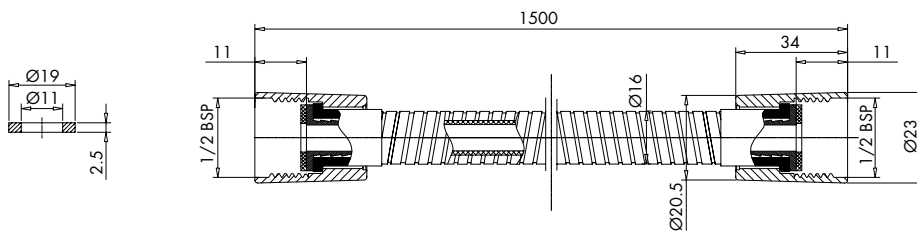

Key Features + Benefits

Reinforced PVC
Shower Hose

Shower
Hose Bore

Certifications + Accreditations

Croydex

Central Way, Andover, Hampshire SP10 5AW. Tel: 01264 365881 Email: sales@croydex.co.uk

All information on the data sheet is correct at the time of publication. All measurements are approximate and subject to standard tolerances.