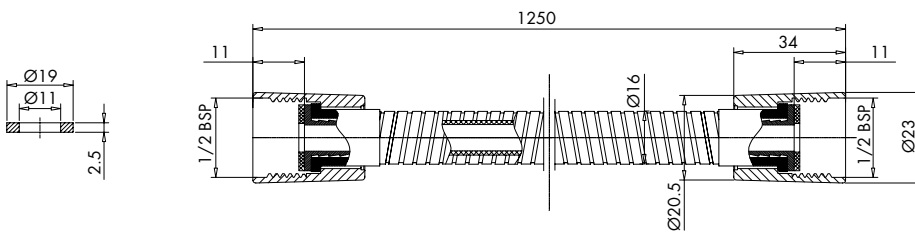

### 1250m Stainless Steel Shower Hose (7mm Bore) INSTAM169641PG

#### Specification

Finish	Chrome
Dimensions	1250(h) x 16(w) mm
Weight	0.27kg
Hose Finish	Standard finish
Hose Material	Stainless Steel
Hose Length	1250mm
Hose Bore	7mm
Hose Connection	½" BSP thread

#### Features

Spares	Replacement washers included
Fittings	Two conical fitments