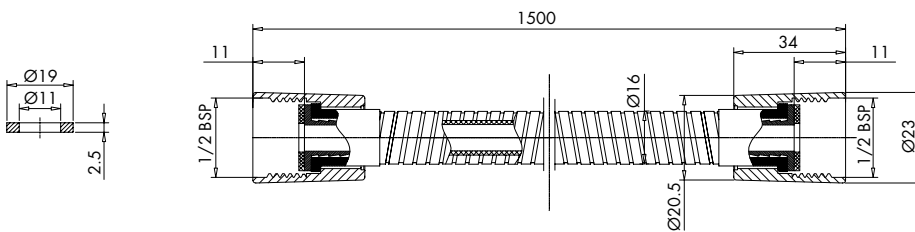

### 1500mm Stainless Steel Shower Hose (11mm Bore) INSTAM550441PG

#### Specification

Finish	Chrome
Dimensions	1500(h) x 16(w) mm
Weight	0.33kg
Hose Finish	Standard finish
Hose Material	Stainless Steel
Hose Length	1500mm
Hose Bore	11mm
Hose Connection	½" BSP thread

#### Features

Spares	Replacement washers included
Fittings	Two conical fitments
Large Bore	Increases water flow