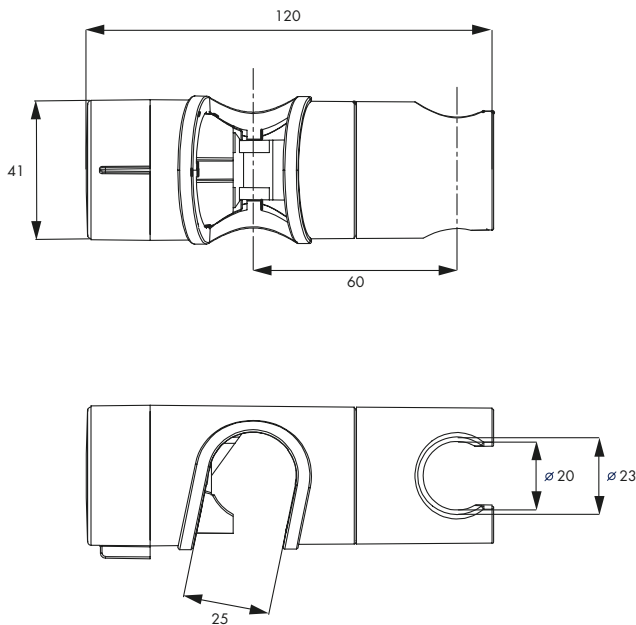

Universal Riser Rail Slider (Fits 18-25mm Diameter Rails) INSTAM710141PG

Specification

Finish	Chrome
Dimensions	41(h) x 120(w) mm
Weight	0.08kg

Features

Fitting	Adjustable to fit riser rails from 18-25mm diameter, perfect to replace broken sliders
Construction Material	Durable plastic
Installation	Easy retro fit