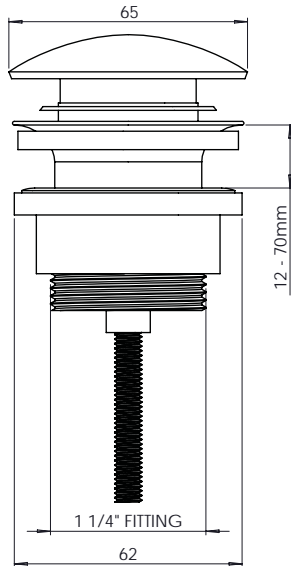

#### Specification

Finish	Chrome
Dimensions	65(h) x 64(w) x 64(d) mm
Weight	0.3kg
Waste Body Material	Brass
Back Nut	-
Slotted / Unslotted	-
Plug Type	Mushroom clicker
Pipe Extension Length	-
Flange Size	-
Fixings Included	Yes