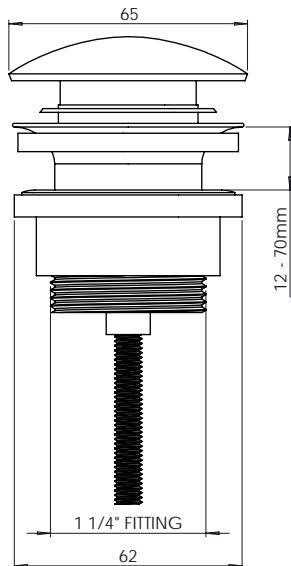

Universal Basin Waste INSTW002

Specification

Finish	Matt Black
Dimensions	65(h) x 64(w) x 64(d) mm
Weight	0.3kg
Waste Body Material	Brass
Back Nut	-
Slotted / Unslotted	-
Plug Type	Mushroom clicker
Pipe Extension Length	-
Flange Size	-
Fixings Included	Yes