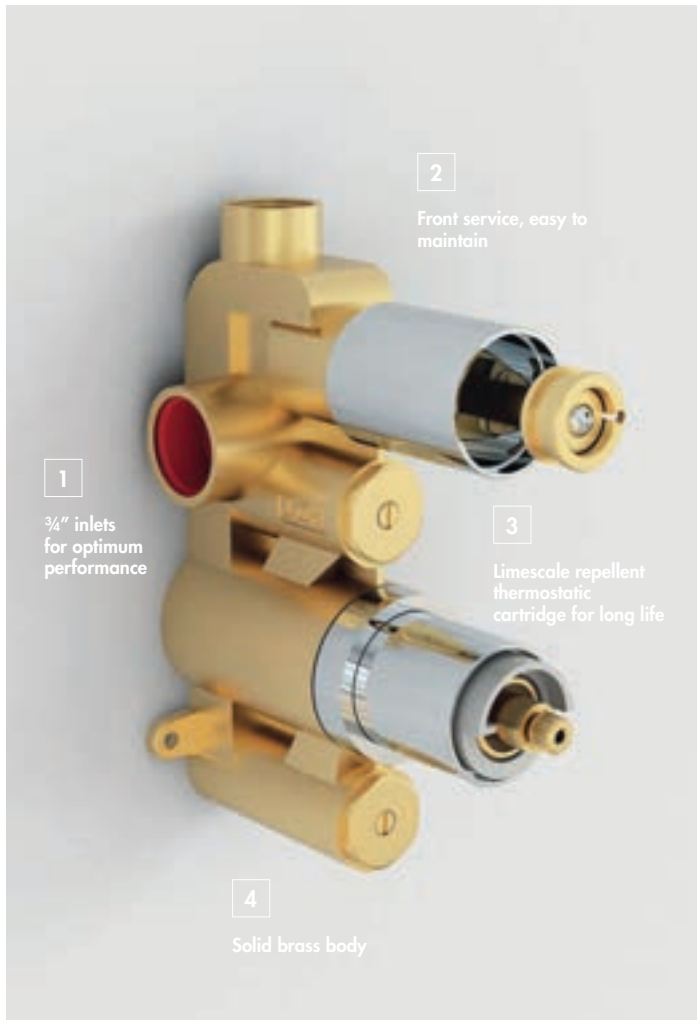

INS37005 Chrome (Two Handle) £284.00

INS37006 Chrome (Three Handle) £310.00

A

Two Handle
INS37004

B

Two Handle
INS37005

B

Three Handle
INS37006