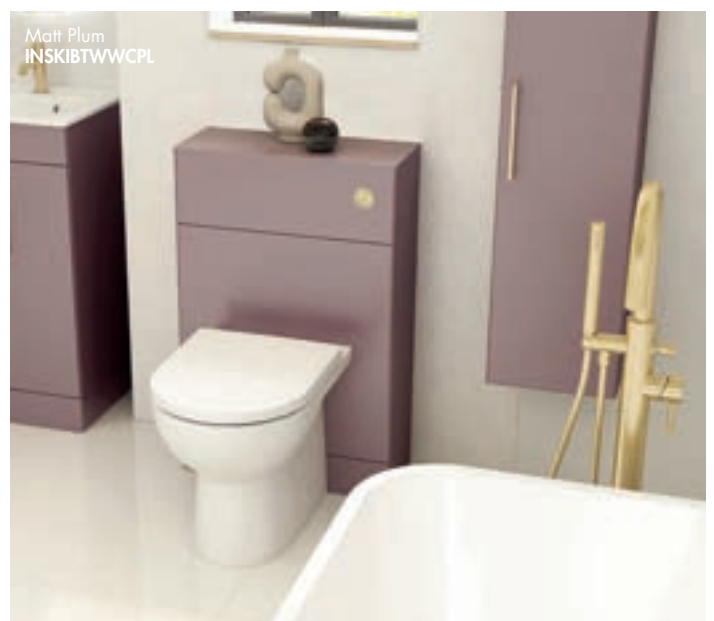

INSKIBTWWCMW	Matt White	£267.00
INSKIBTWWCMB	Matt Black	£267.00
INSKIBTWWCTE	Matt Terracotta	£267.00
INSKIBTWWCBS	Matt Blue Steel	£267.00
INSKIBTWWCPL	Matt Plum	£267.00
INSKIBTWWCPI	Matt Pistachio	£267.00