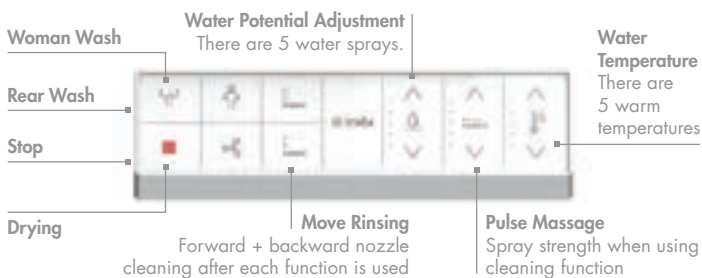

One rotary knob control, easy operation

Side rotary knob control design integrates all smart functions on a minimalist knob. By rotating and pressing, it can easily achieve rear wash, woman wash and drying, as well as regulating, the position and flow of the shower spray, water temperature.