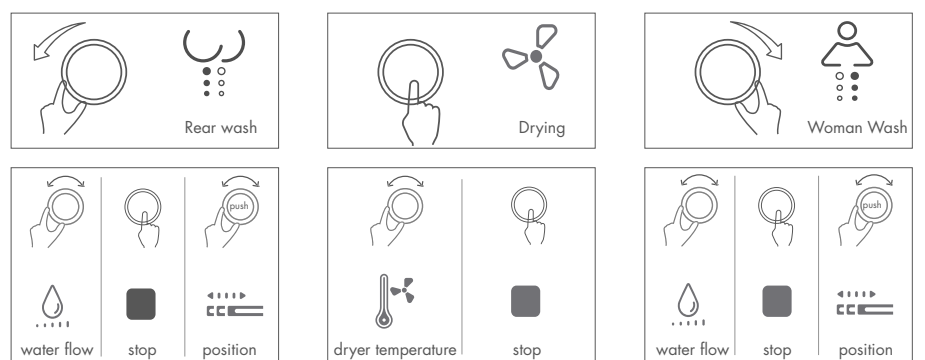

Details Make The Design

Delicate feel, light guide with comfortable operation. Micromesh texture with intuitive touch. Many features with one control.