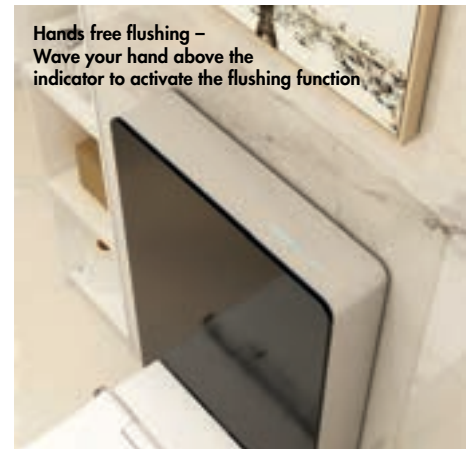

Cistern – Dual flush pneumatic cistern included
Design – Aluminium side and top panels for durability
Installation – Removable two-piece front glass panels,
for easy installation

Safety – Safe design with tempered glass,
anti-explosion, shatter proof membrane

Frame – Internal, wall hung frame incorporating a
cistern with high strength and anti-aging performance

Maintenance – Easy access servicing

Dimensions – 1004(h) x 483(w) x 108(d) mm

INSSM002PB	Black Glass	£698.00
INSSM002PW	White Glass	£731.00

WC Pillar Cistern Units

Senso Smart Cistern Frame with Ecstasy Rimless Wall Hung Smart Pan + Seat

Touch Smart Cistern Frame with Ecstasy Rimless Wall Hung Smart Pan + Seat

Hands free flushing – Wave your hand above the indicator to activate the flushing function

Black Glass
INSSM002WB

White Glass
INSSM002WW

Senso Smart – Touch Free Glass Wall Hung Cistern Frame

Contactless Controls – Dual flush, hands-free sensor switch (Manual override button)

Power Source – Battery operated, no power supply required