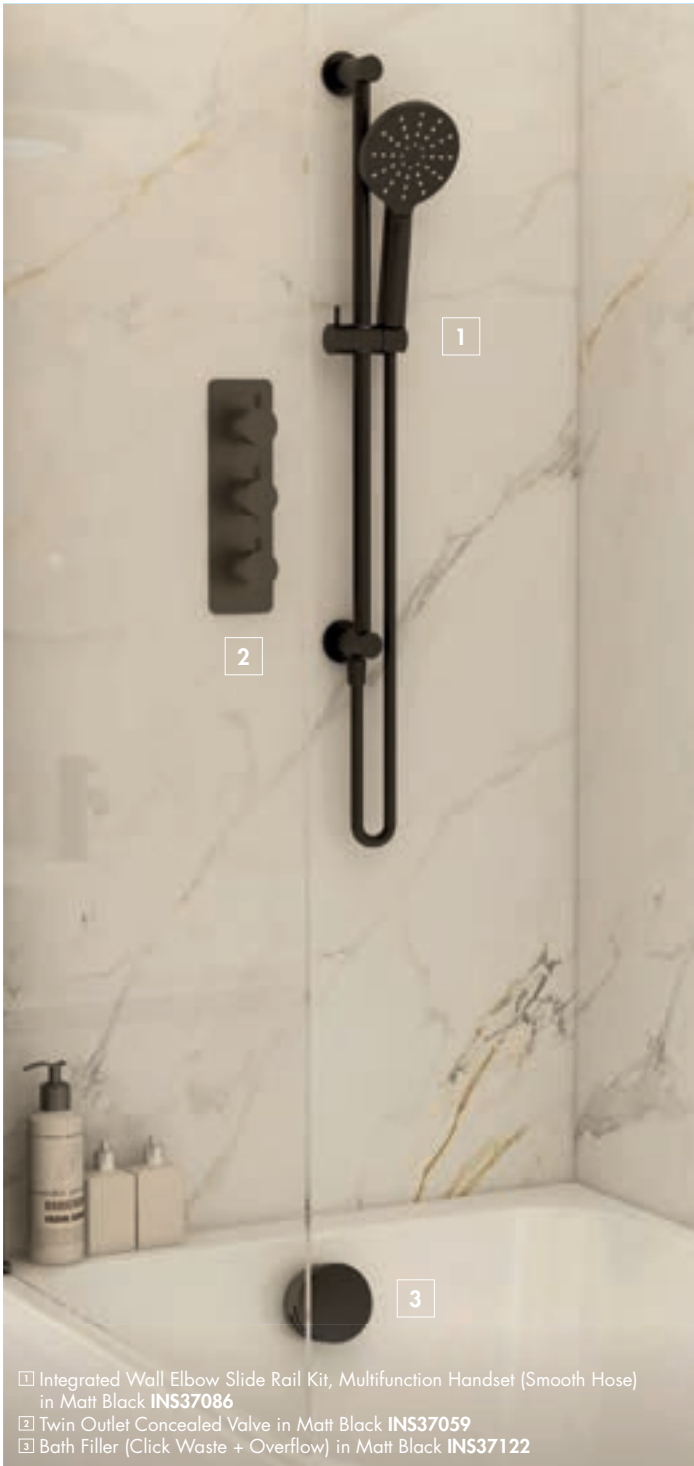

- 1 Shower Head (300mm) in Matt Black, **INS37102**
- 2 Shower Arm (400mm) in Matt Black **INS37070**
- 3 Slide Rail Kit, Multi Function Handset (Smooth Hose) in Matt Black **INS37083**
- 4 Wall Elbow in Matt Black **INS37078**
- 5 Twin Outlet Concealed Valve in Matt Black **INS37064**

- 1 Integrated Wall Elbow Slide Rail Kit, Multifunction Handset (Smooth Hose) in Brushed Brass **INS37087**
- 2 Single Outlet Concealed Valve in Brushed Brass **INS37066**

Concealed Valves

Create Your Own Shower