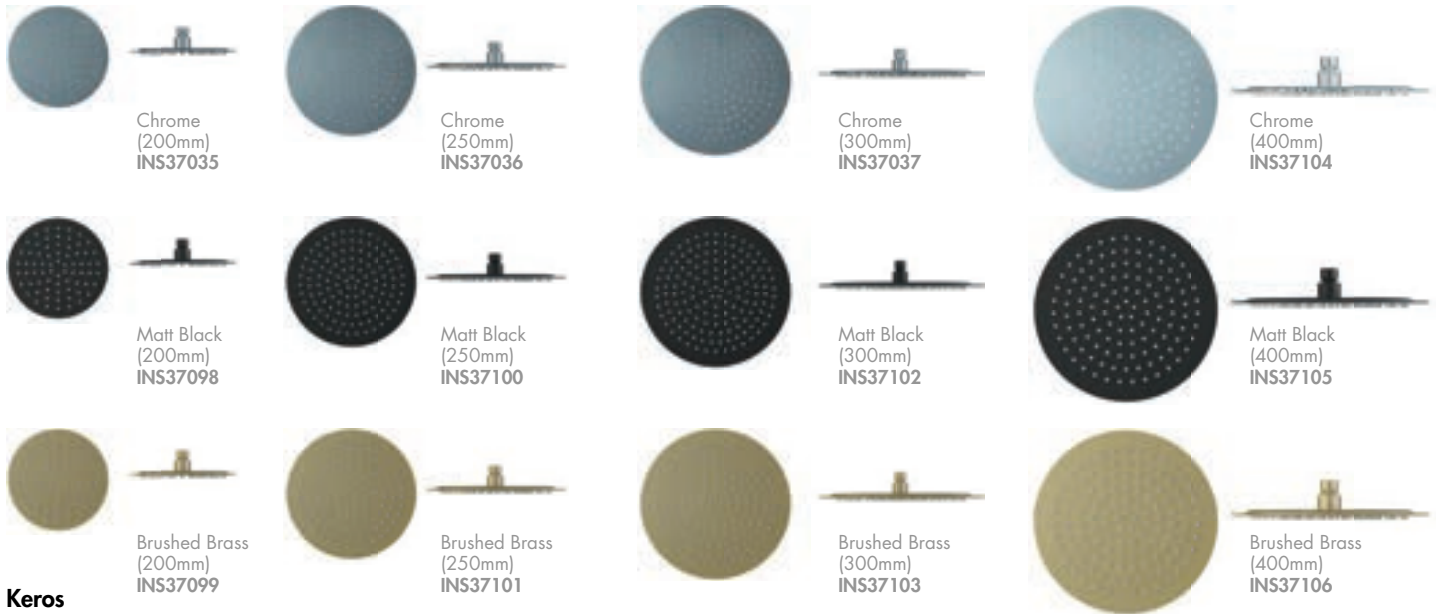

Nuance

Design – Square
Shower Head Size – 200mm
Shower Arm Length – 400mm

200mm Fixed Head Kits

INS37015	Chrome (ABS Head)	£60.00
INS37016	Chrome (Slimline Head)	£76.00

Shower Kit Components

Shower Heads

Keros