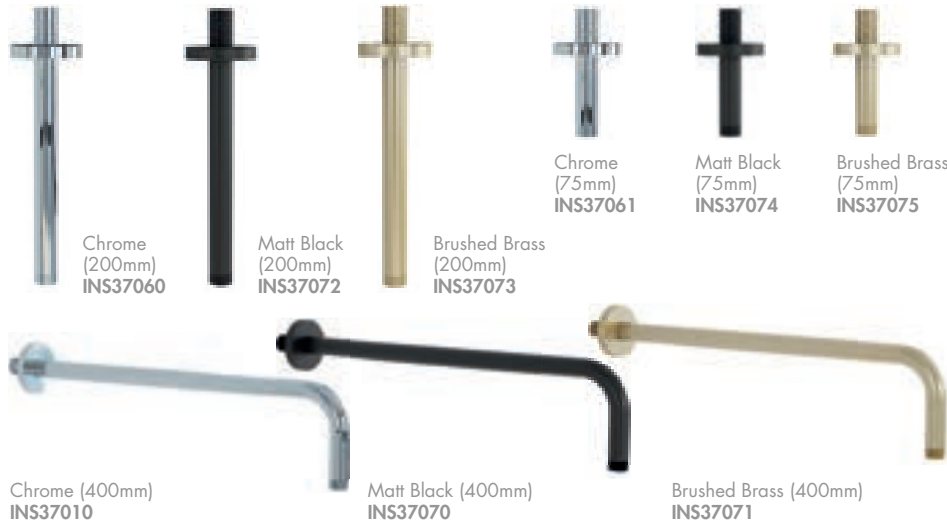

Standard

INS37050 Chrome £96.00

INS37122MB Matt Black £112.00

INS37123BB Brushed Brass £112.00

Low Profile

204490-INS Matt Black £84.00

202480-INS Chrome £63.00

E

Chrome
202480-INS

Guarantees

10 Years on Concealed Showers

5 Years on Valve Working Parts

1 Year on Shower Kit Components

Shower Kit Components

Ceiling Arms / Shower Arms

Keros

Ceiling Mounted Arms

Design – Round
Valve Connection – 1/2"

new	INS37060	Chrome (200mm)	£22.00
new	INS37072	Matt Black (200mm)	£25.00
new	INS37073	Brushed Brass (200mm)	£25.00
new	INS37061	Chrome (75mm)	£18.00
new	INS37074	Matt Black (75mm)	£21.00
new	INS37075	Brushed Brass (75mm)	£21.00

Shower Arms

Design – Round
Valve Connection – 1/2"

new	INS37010	Chrome (400mm)	£26.00
new	INS37070	Matt Black (400mm)	£35.00
new	INS37071	Brushed Brass (400mm)	£35.00

Nuance

Ceiling Mounted Arms

Design – Square
Valve Connection – 1/2"