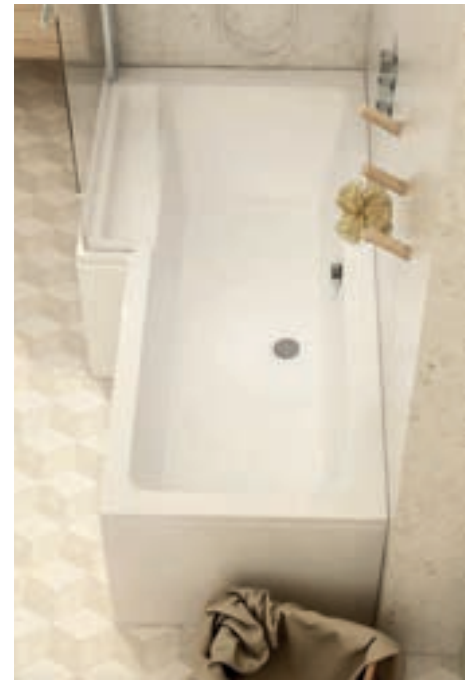

Nowton

Guarantees

25 Years on Instinct Cast + Instinct Premiercast Baths

Nowton Instinct Cast + Instinct Premiercast Shower Baths

Finish – White
Tapholes – Can be drilled Waste – Not included
Overflow – Hole (Bath waste / filler can be fitted)
Feet – Adjustable
Panels – Instinct Cast panels can be cut down if a lower height is required
Bath Screen – INSNOW017 (Chrome), INSNOW043 (Matt Black)
+ INSNOW044 (Brushed Brass)
Please see page 161 for Nowton bath panel and universal end panels.

185 Litres **200** Litres

INSNOW011 INSNOW013
INSNOW030 INSNOW028
INSNOW012 INSNOW014
INSNOW031 INSNOW029