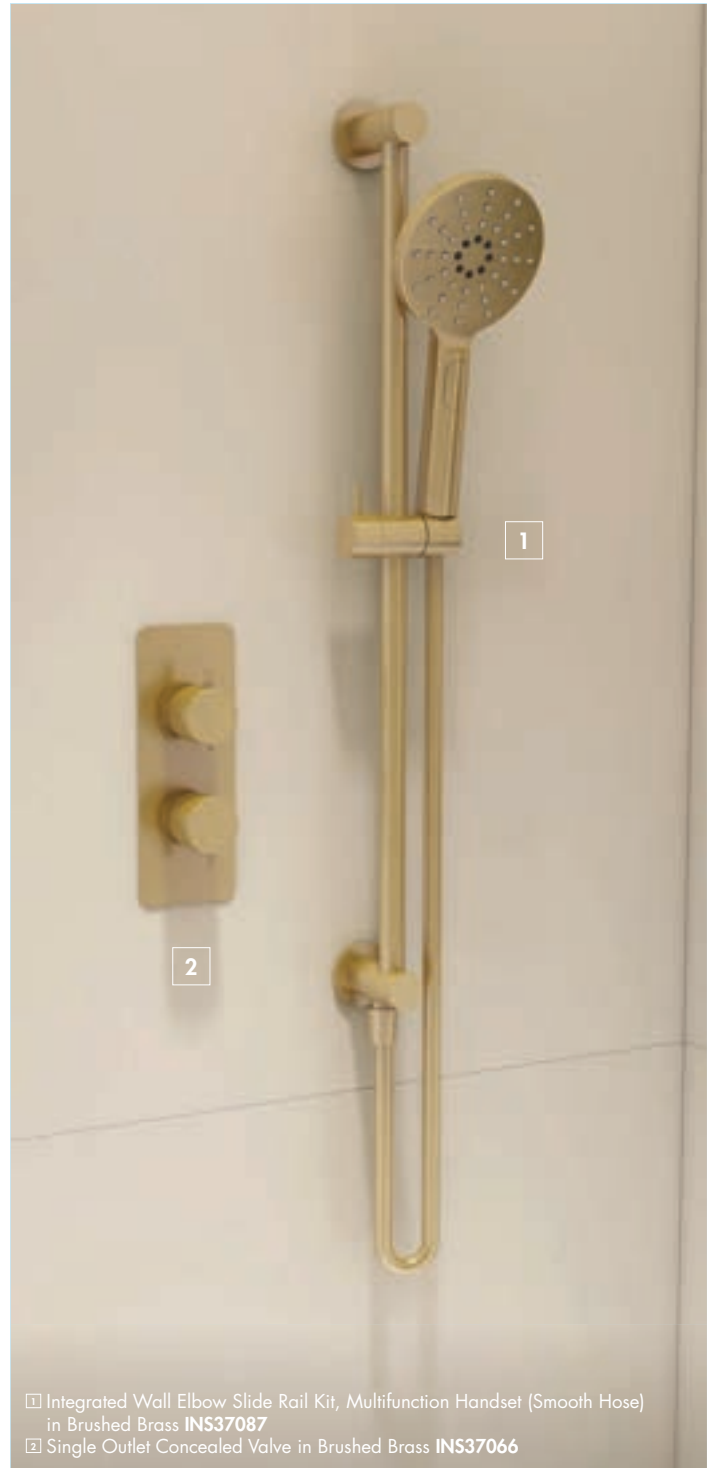

- 1 Integrated Wall Elbow Slide Rail Kit, Multifunction Handset (Smooth Hose) in Brushed Brass **INS37087**
- 2 Single Outlet Concealed Valve in Brushed Brass **INS37066**

Concealed Valves

Create Your Own Shower