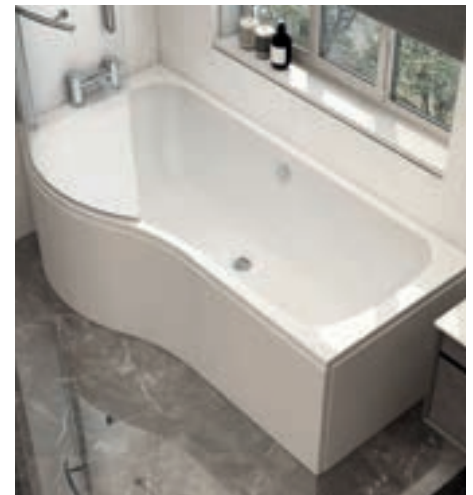

Rushmere

Guarantees

25 Years
on Instinct Cast + Instinct Premiercast Baths

Rushmere Instinct Cast + Instinct Premiercast Shower Baths

Finish – White
Tapholes – Can be drilled
Waste – Not included
Overflow – Hole (Bath waste / filler can be fitted)
Feet – Adjustable
Panels – Instinct Cast panels can be cut down if a lower height is required
Bath Screen – INSRU030 (Chrome), INSRU031 (Matt Black) + INSRU032 (Brushed Brass)
Please see page 161 for Rushmere bath panel and universal end panels.

185 Litres	195 Litres
INSRU009	INSRU011
INSRU025	INSRU023
INSRU010	INSRU012
INSRU026	INSRU024

Left Handed Baths

Dimensions – 505-550(h) x 1500(w) x 850(d) mm, 505-550(h) x 1700(w) x 850(d) mm

1700 Shower Bath	Instinct Premiercast		Instinct Cast	
1700 x 850 Shower Bath	INSRU011	£644.00	INSRU023	£412.00
1700 Shower Bath Side Panel	INSRU027	£181.00	INSRU027	£181.00
Universal Bath Screen	INSRU030	£282.00	INSRU030	£282.00
	Total £1107.00		Total £875.00	

1500 Shower Bath	Instinct Premiercast		Instinct Cast	
1500 x 850 Shower Bath	INSRU009	£634.00	INSRU025	£402.00
1500 Shower Bath Side Panel	INSRU028	£171.00	INSRU028	£171.00
Universal Bath Screen	INSRU030	£282.00	INSRU030	£282.00
	Total £1087.00		Total £855.00