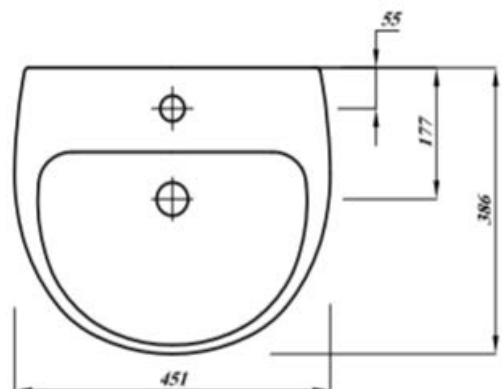

Atlas

ATLAS PRO 45CM BASIN 1TH

Product Code	ASPRO45BA1
Weight (Kg)	9
Material	Vitreous China
Tap holes	1
Extras	Brackets - BRACK / BOLTS - FBWB Bottle trap - BOTRAPCH/ Waste - TPOPRNEW

Key features:

- UKCA Compliant
- C-shape Design
- Internal overflow
- Lifetime ceramic guarantee*

Description:

This basin features the latest smooth thin design with one tap hole. A modern revision of a classic basin. Can be paired with Atlas Semi Pedestal (NLGWHSPE) and Atlas Full Height Pedestal (ASWHPE).