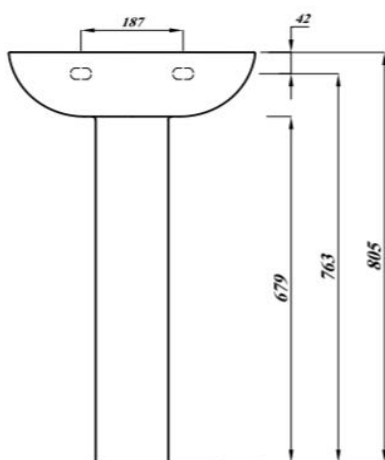

Atlas

ATLAS PRO 45CM BASIN 1TH

Product Code	ASPRO45BA1
Weight (Kg)	9
Material	Vitreous China
Tap holes	1
Extras	Brackets - BRACK / BOLTS - FBWB Bottle trap - BOTRAPCH/ Waste - TPOPRNEW

Key features:

- UKCA Compliant
- C-shape Design
- Internal overflow
- Lifetime ceramic guarantee*

Description:

This basin features the latest smooth thin design with one tap hole. A modern revision of a classic basin. Can be paired with Atlas Semi Pedestal (NLGWHSPE) and Atlas Full Height Pedestal (ASWHPE).

All dimensions are approximate and subject to normal variation. Although every effort is made not to change the above product specification, Lecico reserve the right to do so without prior notification if necessary. All guarantees are against manufacturers defects. Full information on guarantees available upon request.