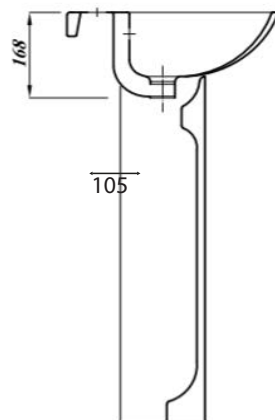

Atlas

ATLAS PRO 45CM BASIN 1TH

Product Code	ASPRO45BA1
Weight (Kg)	9
Material	Vitreous China
Tap holes	1
Extras	Brackets - BRACK / BOLTS - FBWB Bottle trap - BOTRAPCH/ Waste - TPOPRNEW

Key features:

- UKCA Compliant
- C-shape Design
- Internal overflow
- Lifetime ceramic guarantee*

Description:

This basin features the latest smooth thin design with one tap hole. A modern revision of a classic basin. Can be paired with Atlas Semi Pedestal (NLGWHSPE) and Atlas Full Height Pedestal (ASWHPE).

All dimensions are approximate and subject to normal variation. Although every effort is made not to change the above product specification, Lecico reserve the right to do so without prior notification if necessary. All guarantees are against manufacturers defects. Full information on guarantees available upon request.