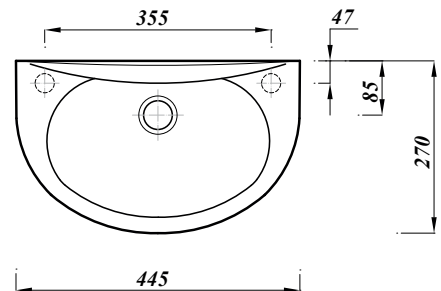

## 45CM ROUND CLOAKROOM BASIN 2TH

<b>Product Code</b>	<b>ASWHRCBA</b>
<b>Weight (Kg)</b>	5.8
<b>Material</b>	Vitreous China
<b>Tap holes</b>	2
<b>Fixings</b>	Bracket - BRACK / Fixing bolts
<b>Extras</b>	Bottle trap - BOTRAPCH

### Description:

This compact round cloakroom basin is perfect for situations where space is at a premium.

All dimensions are approximate and subject to normal variation. Although every effort is made not to change the above product specification, Lecico reserve the right to do so without prior notification if necessary. All guarantees are against manufacturers defects. Full information on guarantees available upon request.