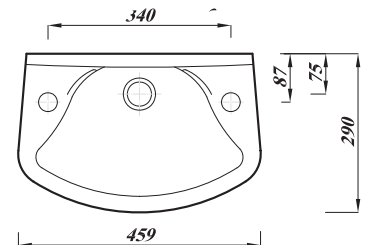

## 18X11 BASIN 2TH

<b>Product Code</b>	<b>ASWH18BA</b>
<b>Weight (Kg)</b>	6.3
<b>Material</b>	Vitreous China
<b>Tap holes</b>	2
<b>Fixings</b>	Bracket - BRACK / Fixing bolts
<b>Extras</b>	Bottle trap - BOTRAPCH

### Description:

The 1811 is a cloakroom basin with two tap holes. Named because of its imperial dimensions. Ideal for commercial applications.

All dimensions are approximate and subject to normal variation. Although every effort is made to change the above product specification, Lecico reserve the right to do so without prior notification if necessary. All guarantees are against manufacturers defects. Full information on guarantees available upon request.