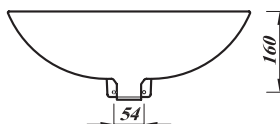

## 18X11 BASIN 2TH

<b>Product Code</b>	<b>ASWH18BA</b>
<b>Weight (Kg)</b>	6.3
<b>Material</b>	Vitreous China
<b>Tap holes</b>	2
<b>Fixings</b>	Bracket - BRACK / Fixing bolts
<b>Extras</b>	Bottle trap - BOTRAPCH

### Key features:

- UKCA compliant
- Compact Design
- Internal overflow
- Chrome effect overflow ring
- Lifetime ceramic guarantee\*

### Description:

The 1811 is a cloakroom basin with two tap holes. Named because of its imperial dimensions. Ideal for commercial applications.

All dimensions are approximate and subject to normal variation. Although every effort is made to change the above product specification, Lecico reserve the right to do so without prior notification if necessary. All guarantees are against manufacturers defects. Full information on guarantees available upon request.