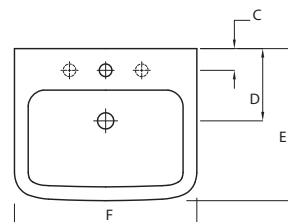

Heavy duty bracket
BRACKPORT

Shown: 40cm basin with centre tap hole
PORT40BA1FN

Overview:

With a range of sizes the clean lines of these basins represent the perfect fusion of style and uncompromising functionality. The lack of soap dishes and ridges help to prevent the build up of germs.

Key product features:

- CE Compliant
- Modern squared design

Product:	40cm Basin	43cm Basin
Centre tap hole basin:	PORT40BA1FN	PORT43BA1FN
Left hand tap hole basin n/o:	PORT40BA1LHNN	n/a
Right hand tap hole basin n/o:	PORT40BA1RHNN	n/a
Two tap hole basin:	PORT40BA2FN	n/a
Two tap hole basin n/o:	PORT40BA2NN	n/a
Weight in kg:	10	9.7
Colour:	White	
Material:	Vitreous china	
Standard:	EN14688-CL10	EN14688-CL15
DOP:	WBVC1	WBVC2
BiM download:	✓	✓
CAD download:	✓	✓
Full pedestals:	n/a	
Heavy duty bracket	BRACKPORT	n/a
Wall mounted:	Bracket - BRACK / Fixing bolts - FBWB	
Extras:	Bottle trap - BOTRAPCH / Waste - TPOPRNEW / TPOPUNS	

Special notes

Centre overflow with chrome effect decorative ring when applicable
n/o = no overflow

Product dimensions:

Size	A	B	C	D	E	F
40cm	200	180	58	192	364	400
43cm	205	185	58	187	348	430

All dimensions are approximate and subject to normal ceramic variation. Although every effort is made not to change the above product specification, Lecico reserve the right to do so without prior notification if necessary.