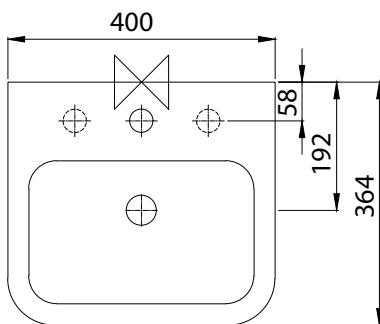

Atlas

PORTSMOUTH BASIN - 40CM 2 TH - NO CHAINSTAY - NO OVERFLOW

Product Code	PORT40BA2NN
Weight (Kg)	10
Material	Vitreous China
Tap holes	2
Fixings	Bracket - BRACK / Fixing bolts - FBWB
Extras	Bottle trap - BOTRAPCH / Waste - TPOPUNS
Suitable Pedestals	Full ped - SENPED Half ped - MDWHSPE

Key features:

- UKCA Compliant
- No overflow
- Modern square design
- Heavy duty bracket available (BRACKPORT)

Description:

With the clean lines of these basins it represents the perfect fusion of style and uncompromising functionality. The lack of soap dishes and ridges help to prevent the build up of germs.