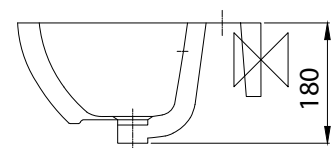

Atlas

PORTSMOUTH BASIN - 40CM 2 TH - NO CHAINSTAY - NO OVERFLOW

Product Code	PORT40BA2NN
Weight (Kg)	10
Material	Vitreous China
Tap holes	2
Fixings	Bracket - BRACK / Fixing bolts - FBWB
Extras	Bottle trap - BOTRAPCH / Waste - TPOPUNS
Suitable Pedestals	Full ped - SENPED Half ped - MDWHSPE

Key features:

- UKCA Compliant
- No overflow
- Modern square design
- Heavy duty bracket available (BRACKPORT)

Description:

With the clean lines of these basins it represents the perfect fusion of style and uncompromising functionality. The lack of soap dishes and ridges help to prevent the build up of germs.