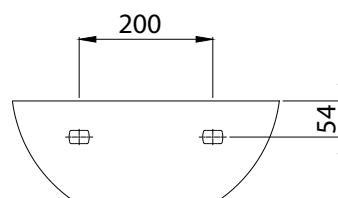

Atlas

PORTSMOUTH BASIN - 40CM 2 TH - NO CHAINSTAY - NO OVERFLOW

Product Code	PORT40BA2NN
Weight (Kg)	10
Material	Vitreous China
Tap holes	2
Fixings	Bracket - BRACK / Fixing bolts - FBWB
Extras	Bottle trap - BOTRAPCH / Waste - TPOPUNS
Suitable Pedestals	Full ped - SENPED Half ped - MDWHSPE

Key features:

- UKCA Compliant
- No overflow
- Modern square design
- Heavy duty bracket available (BRACKPORT)

Description:

With the clean lines of these basins it represents the perfect fusion of style and uncompromising functionality. The lack of soap dishes and ridges help to prevent the build up of germs.