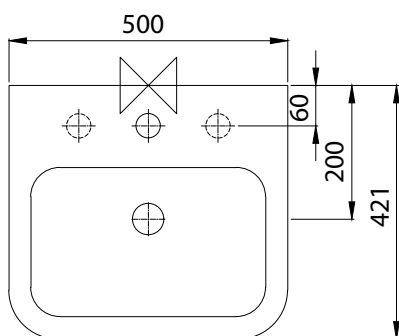

Atlas

PORTSMOUTH BASIN - 50CM 1TH - LEFT HANDED - NO CHAINSTAY - NO OVERFLOW

Heavy duty bracket
BRACKPORT

Product Code	PORT50BA1LHNN
Weight (Kg)	13.3
Material	Vitreous China
Tap holes	1
Fixings	Bracket - BRACK / Fixing bolts - FBWB
Extras	Bottle trap - BOTRAPCH / Waste - TPOPUNS
Suitable Pedestals	Full ped - SENPED Half ped - MDWHSPE

Key features:

- UKCA Compliant
- Modern square design
- Heavy duty bracket available (BRACKPORT)
- No over flow

Description:

With the clean lines of these basins it represents the perfect fusion of style and uncompromising functionality. The lack of soap dishes and ridges help to prevent the build up of germs.