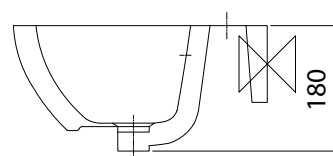

Atlas

PORTSMOUTH BASIN - 50CM 1TH - LEFT HANDED - NO CHAINSTAY - NO OVERFLOW

Heavy duty bracket
BRACKPORT

Product Code	PORT50BA1LHNN
Weight (Kg)	13.3
Material	Vitreous China
Tap holes	1
Fixings	Bracket - BRACK / Fixing bolts - FBWB
Extras	Bottle trap - BOTRAPCH / Waste - TPOPUNS
Suitable Pedestals	Full ped - SENPED Half ped - MDWHSPE

Key features:

- UKCA Compliant
- Modern square design
- Heavy duty bracket available (BRACKPORT)
- No over flow

Description:

With the clean lines of these basins it represents the perfect fusion of style and uncompromising functionality. The lack of soap dishes and ridges help to prevent the build up of germs.