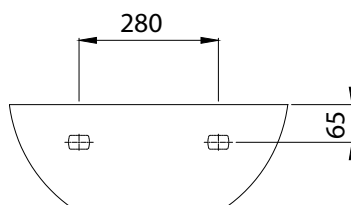

Atlas

PORTSMOUTH BASIN - 50CM 1TH - LEFT HANDED - NO CHAINSTAY - NO OVERFLOW

Heavy duty bracket
BRACKPORT

Product Code	PORT50BA1LHNN
Weight (Kg)	13.3
Material	Vitreous China
Tap holes	1
Fixings	Bracket - BRACK / Fixing bolts - FBWB
Extras	Bottle trap - BOTRAPCH / Waste - TPOPUNS
Suitable Pedestals	Full ped - SENPED Half ped - MDWHSPE

Key features:

- UKCA Compliant
- Modern square design
- Heavy duty bracket available (BRACKPORT)
- No over flow

Description:

With the clean lines of these basins it represents the perfect fusion of style and uncompromising functionality. The lack of soap dishes and ridges help to prevent the build up of germs.