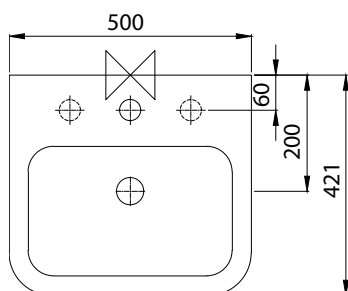

## PORTSMOUTH BASIN - 50CM 1TH - RIGHT HANDED - NO CHAINSTAY - NO OVERFLOW

Heavy duty bracket  
BRACKPORT

<b>Product Code</b>	<b>PORT50BA1RHNN</b>
<b>Weight (Kg)</b>	13.3
<b>Material</b>	Vitreous China
<b>Tap holes</b>	1
<b>Fixings</b>	Bracket - BRACK / Fixing bolts - FBWB
<b>Extras</b>	Bottle trap - BOTRAPCH / Waste - TPOPUNS
<b>Suitable Pedestals</b>	Full ped - SENPED Half ped - MDWHSPE

### Key features:

- UKCA Compliant
- Chrome effect overflow
- Modern square design
- Heavy duty bracket available (BRACKPORT)
- No overflow

### Description:

With the clean lines of these basins it represents the perfect fusion of style and uncompromising functionality. The lack of soap dishes and ridges help to prevent the build up of germs.