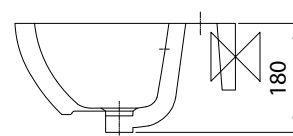

All dimensions are approximate and subject to normal variation. Although every effort is made to change the above product specification, Lecico reserve the right to do so without prior notification if necessary. All guarantees are against manufacturers defects. Full information on guarantees available upon request.