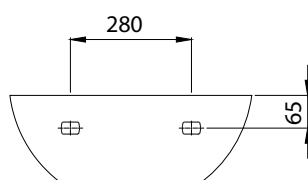

All dimensions are approximate and subject to normal variation. Although every effort is made to change the above product specification, Lecico reserve the right to do so without prior notification if necessary. All guarantees are against manufacturers defects. Full information on guarantees available upon request.