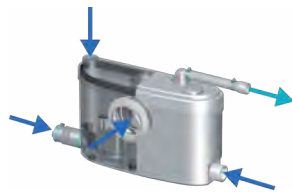

Sanislim

2.5 m
40 m

PRODUCT BENEFITS

- Macerator that can take waste from a small bathroom despite its slimline dimensions
- Slimline modern design fits easily behind most WCs
- Inlets on either side of the unit for easy installation of an en-suite

CONNECTIONS

← External discharge diameter: 22/28/32 mm

→ External inlet diameter: 40/100 mm

Single blade cutter

PACK CONTAINS

Sanislim, non-return valve, connectors and activated carbon filter included to neutralise odours

CURVE

— recommended max height: 2.5 m

TECHNICAL FEATURES

Number of inlets	4
External inlet diameter	40/100 mm
External discharge diameter	22/28/32 mm
Shower tray height	150 mm
Max. incoming temperature	35°C
Voltage - Frequency	220-240 V - 50-60 Hz
Motor power	400 W
IP rating	IP44
Electrical class	I
Noise level	48 dB(A)
Identification and logistics	
Gross weight	5.8 kg
Barcode	3308819901394
Product code	1054/1