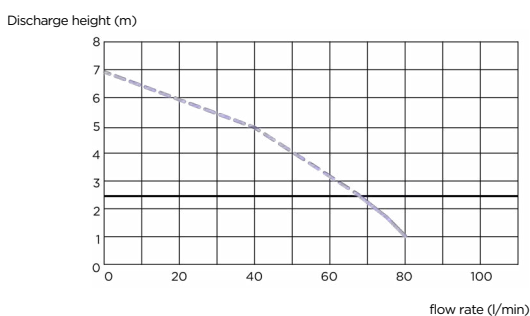

CONNECTIONS

← External discharge diameter: 22/28/32 mm

→ External inlet diameter: 40/100 mm

Single blade cutter

PACK CONTAINS

Sanislim, non-return valve, connectors and activated carbon filter included to neutralise odours

CURVE

— recommended max height: 2.5 m

TECHNICAL FEATURES

Number of inlets	4
External inlet diameter	40/100 mm
External discharge diameter	22/28/32 mm
Shower tray height	150 mm
Max. incoming temperature	35°C
Voltage - Frequency	220-240 V - 50-60 Hz
Motor power	400 W
IP rating	IP44
Electrical class	I
Noise level	48 dB(A)
Identification and logistics	
Gross weight	5.8 kg
Barcode	3308819901394
Product code	1054/1