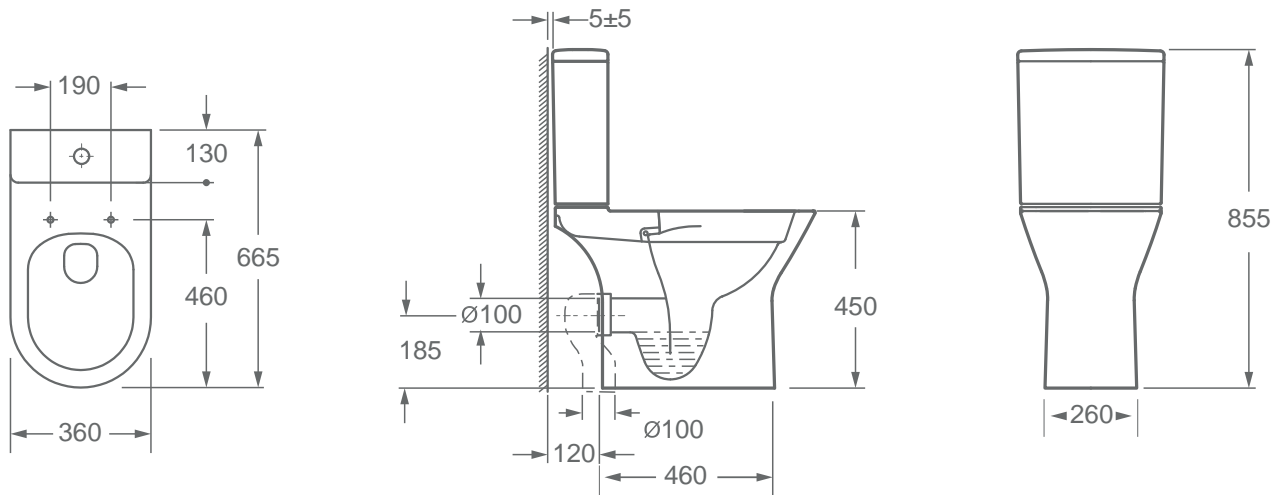

Skean Comfort Height Rimless Open Back Close Coupled WC Suite INSKN001ACR, INSKN002, INSKN003

Cistern Specification

Close Coupled Dual Flush Cistern
(INSKN002)

Finish	White
Dimensions	405(h) x 360(w) x 135(d) mm
Weight	15kg
Cistern Fitting Manufacturer	R&T
Lever	Push Button
Lever Position	Cistern Lid
Inlet Position (When looking at WC)	Right Hand

Pan Specification

Comfort Height Rimless Open Back Close Coupled Pan
(INSKN001ACR)

Finish	White
Dimensions	450(h) x 360(w) x 665(d) mm
Weight	35kg
Fixing Supplied	Yes
Fixing Exposed or Concealed	Concealed

Skean Comfort Height Rimless Open Back Close Coupled WC Suite INSKN001ACR, INSKN002, INSKN003

Pan (INSKN001ACR) + Cistern (INSKN002)

Seat (INSKN003)

Imex Ceramics

15 Millbrook Industrial Estate, Sybron Way, Crowborough TN6 3DU. Technical Support – Tel: 01530 835598 Email: sales@imexceramic.co.uk

All information on the data sheet is correct at the time of publication. All measurements are approximate and subject to standard tolerances.

Skean Comfort Height Rimless Open Back Close Coupled WC Suite