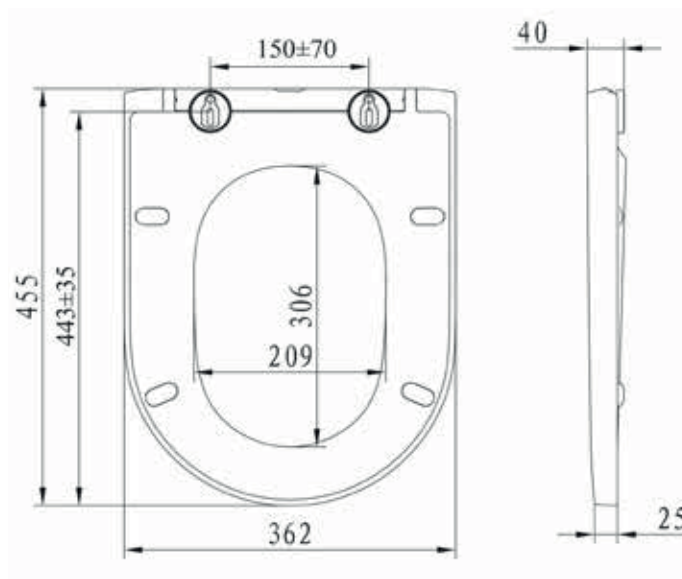

Skean Comfort Height Rimless Open Back Close Coupled WC Suite INSKN001ACR, INSKN002, INSKN003

Cistern Specification

Close Coupled Dual Flush Cistern
(INSKN002)

Finish	White
Dimensions	405(h) x 360(w) x 135(d) mm
Weight	15kg
Cistern Fitting Manufacturer	R&T
Lever	Push Button
Lever Position	Cistern Lid
Inlet Position (When looking at WC)	Right Hand

Pan Specification

Comfort Height Rimless Open Back Close Coupled Pan
(INSKN001ACR)

Finish	White
Dimensions	450(h) x 360(w) x 665(d) mm
Weight	35kg
Fixing Supplied	Yes
Fixing Exposed or Concealed	Concealed

Skean Comfort Height Rimless Open Back Close Coupled WC Suite INSKN001ACR, INSKN002, INSKN003

Pan (INSKN001ACR) + Cistern (INSKN002)

Seat (INSKN003)

Imex Ceramics

15 Millbrook Industrial Estate, Sybron Way, Crowborough TN6 3DU. Technical Support – Tel: 01530 835598 Email: sales@imexceramic.co.uk

All information on the data sheet is correct at the time of publication. All measurements are approximate and subject to standard tolerances.

Skean Comfort Height Rimless Open Back Close Coupled WC Suite