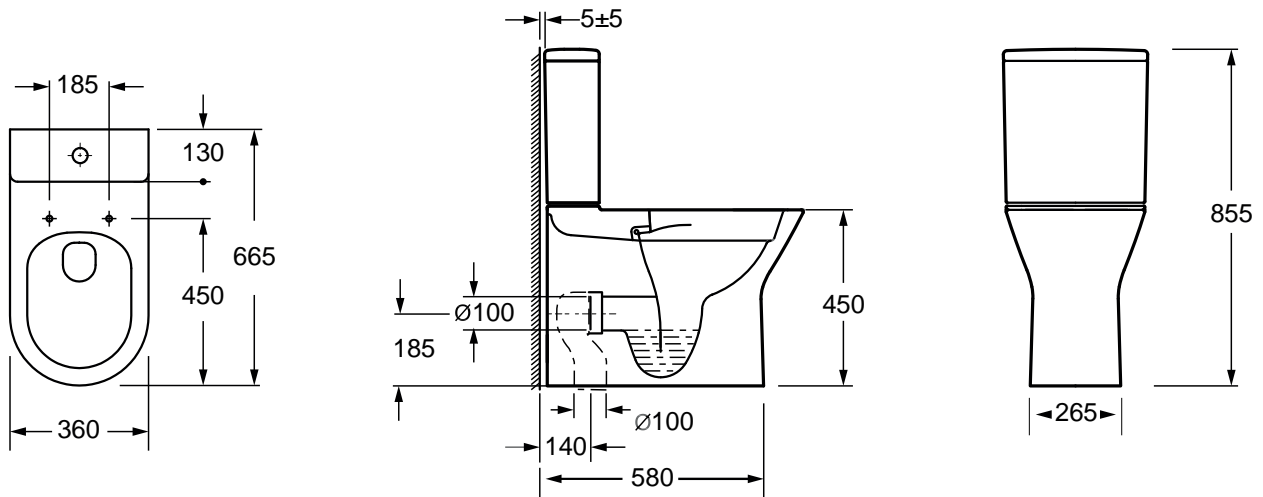

Skean Comfort Height Rimless Closed Back Close Coupled WC Suite INSKN001AR, INSKN002, INSKN003

Cistern Specification

Close Coupled Dual Flush Cistern
(INSKN002)

Finish	White
Dimensions	405(h) x 360(w) x 135(d) mm
Weight	15kg
Cistern Fitting Manufacturer	R&T
Lever	Push Button
Lever Position	Cistern Lid
Inlet Position (When looking at WC)	Right Hand

Pan Specification

Comfort Height Rimless Closed Back Close Coupled Pan
(INSKN001AR)

Finish	White
Dimensions	450(h) x 360(w) x 665(d) mm
Weight	36kg
Fixing Supplied	Yes
Fixing Exposed or Concealed	Concealed

Skean Comfort Height Rimless Closed Back Close Coupled WC Suite INSKN001AR, INSKN002, INSKN003

Pan (INSKN001AR) + Cistern (INSKN002)

Seat (INSKN003)

Skean Comfort Height Rimless Closed Back Close Coupled WC Suite INSKN001AR, INSKN002, INSKN003