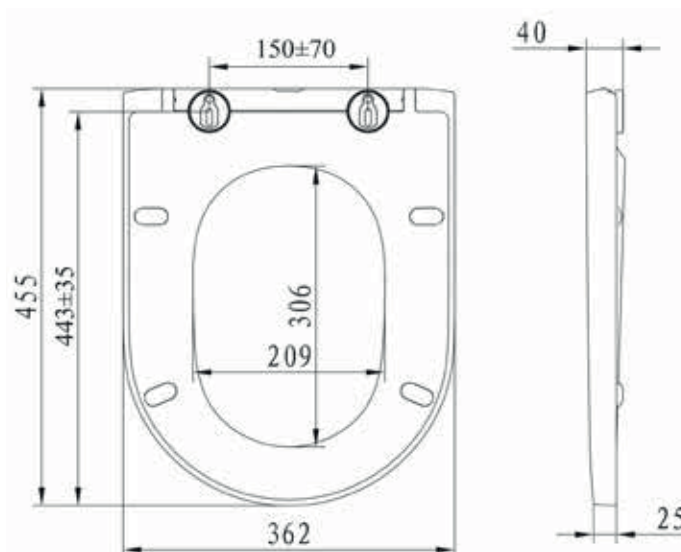

Skean Comfort Height Rimless Closed Back Close Coupled WC Suite INSKN001AR, INSKN002, INSKN003

Cistern Specification

Close Coupled Dual Flush Cistern
(INSKN002)

Finish	White
Dimensions	405(h) x 360(w) x 135(d) mm
Weight	15kg
Cistern Fitting Manufacturer	R&T
Lever	Push Button
Lever Position	Cistern Lid
Inlet Position (When looking at WC)	Right Hand

Seat Specification

Duraplast Soft Close, Wrap-Over, Quick Release,
Seat + Cover
(INSKN003)

Finish	White
Dimensions	40(h) x 362(w) x 455(d) mm
Weight	1.7kg
Seat Hinge Material	Metal / Plastic
Antibacterial Protection	Yes
Seat Type	Slim
UV Protection	Yes
Max Load Test	150kg
Seat Material	Duraplast

Pan Specification

Comfort Height Rimless Closed Back Close Coupled Pan
(INSKN001AR)

Finish	White
Dimensions	450(h) x 360(w) x 665(d) mm
Weight	36kg
Fixing Supplied	Yes
Fixing Exposed or Concealed	Concealed

Skean Comfort Height Rimless Closed Back Close Coupled WC Suite INSKN001AR, INSKN002, INSKN003

Pan (INSKN001AR) + Cistern (INSKN002)

Seat (INSKN003)

Skean Comfort Height Rimless Closed Back Close Coupled WC Suite INSKN001AR, INSKN002, INSKN003