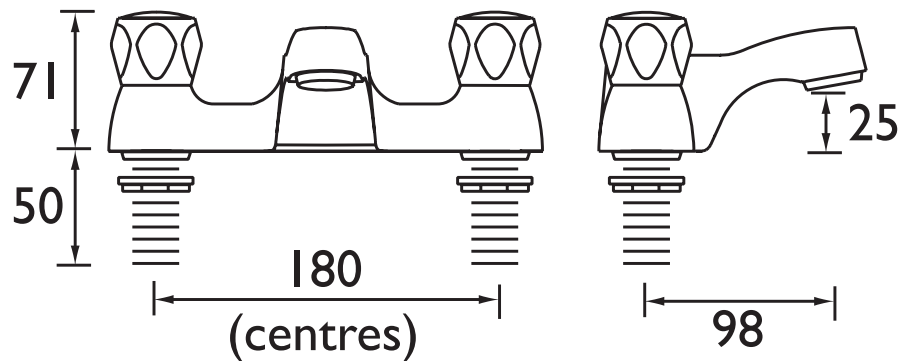

### Specification

<b>Product Type:</b>	Bathroom Taps
<b>Main Construction Material:</b>	Brass
<b>Mount Type:</b>	Deck
<b>Handle Type:</b>	Round
<b>Connection Inlet:</b>	3/4" BSP
<b>Connection Outlet:</b>	Flow Straightener
<b>Number of Tap Holes:</b>	2
<b>Valve/Cartridge Type:</b>	1/2" Compression Valves
<b>Plumbing System Requirements:</b>	Suitable for all plumbing systems, ideally balanced
<b>Working Pressure Range:</b>	Min 0.2 bar Max. 7.0 bar
<b>Maximum Hot Water Temperature: °C</b>	65
<b>Maximum Static Pressure: (bar)</b>	10
<b>Flow Type:</b>	Single
<b>Isolation Included:</b>	No

### Dimensions (measurements in mm)