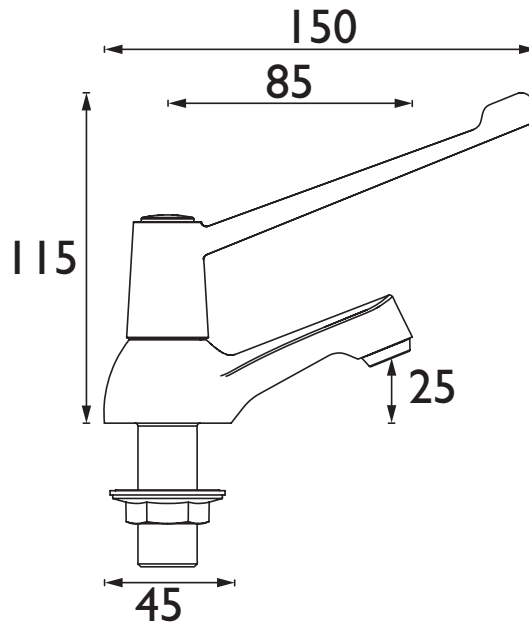

VAL2 1/2 C 6 CD

VALUE Tap Range
Lever Basin Taps with 6 Lever
& Ceramic Disc Valves Chrome

Features:

- Long life and easy to use 1/4 turn ceramic disc valves
- Metal back nuts for added durability
- Supplied with 6" (152mm) metal lever handles

Product Certifications:

WRAS Certificate No: 1909901
WRAS Expiry Date: 30/09/2024

For more products, visit our website:
<http://www.bristan.com>

Specification

Product Type:	Bathroom taps
Main Construction Material:	Brass
Mount Type:	Deck
Handle Type:	Lever
Connection Inlet:	1/2" BSP
Connection Outlet:	Flow Straightener
Number of Tap Holes:	2
Valve/Cartridge Type:	1/2" Ceramic Disc Valve - 1/4 Turn
Plumbing System Requirements:	Suitable for all plumbing systems
Minimum Dynamic Pressure:	0.2 bar
Maximum Dynamic Pressure:	5.0 bar
Maximum Hot Water Temperature: °C	65
Maximum Static Pressure: (bar)	10
Flow Type:	Single
Isolation Included:	No
Check Valve Supplied:	No

Dimensions (measurements in mm)

Flow Rates (l/min)

System Pressure (bar)	0.2	0.5	1	2	3	5
Hot	8.0	12.9	18.3	26.0	31.7	40.4
Cold	7.9	13.1	18.9	26.7	32.7	41.9

TECHNICAL
DATA
SHEET

BRISTAN

D2