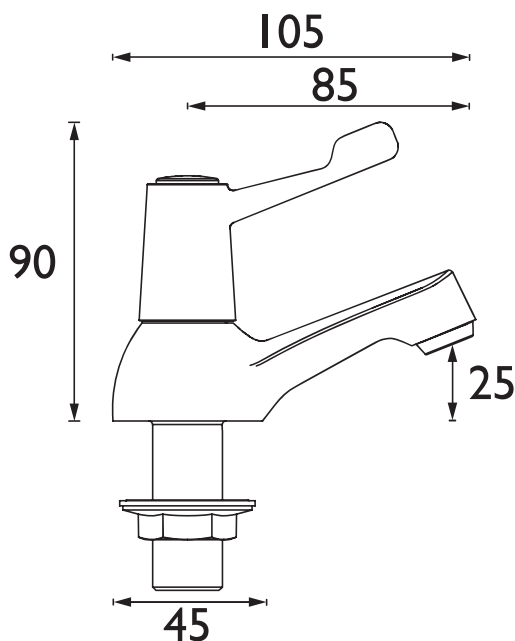

VAL2 1/2 C CD

VALUE Tap Range Lever Basin Taps with Ceramic Disc Valves Chrome

Features:

- Long life and easy to use 1/4 turn ceramic disc valves
- Metal back nuts for added durability
- Supplied with 3" (76mm) metal lever handles

Product Certifications:

WRAS Certificate No: 1909901
WRAS Expiry Date: 30/09/2024

For more products, visit our website:
<http://www.bristan.com>

Specification

Product Type:	Bathroom Taps
Main Construction Material:	Brass
Mount Type:	Deck
Handle Type:	Lever
Connection Inlet:	1/2" BSP
Connection Outlet:	Flow Straightener
Number of Tap Holes:	2
Valve/Cartridge Type:	1/2" Ceramic Disc Valve
Plumbing System Requirements:	Suitable for all plumbing systems
Minimum Dynamic Pressure:	0.2 bar
Maximum Dynamic Pressure:	5.0 bar
Maximum Hot Water Temperature: °C	65
Maximum Static Pressure: (bar)	10
Flow Type:	Single
Isolation Included:	No
Check Valve Supplied:	No

Dimensions (measurements in mm)

Flow Rates (l/min)

System Pressure (bar)	0.2	0.5	1	2	3	5
Hot	8.0	12.9	18.3	26.0	31.7	40.4
Cold	7.9	13.1	18.9	26.7	32.7	41.9

TECHNICAL DATA SHEET

BRISTAN

D2