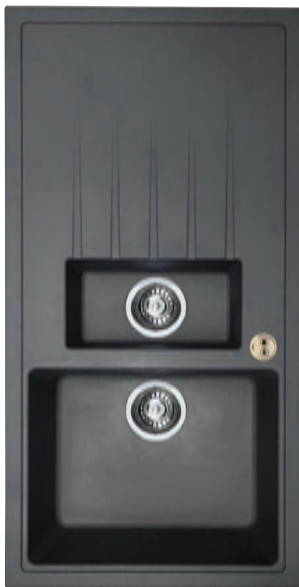

Quartz Gallery 1.5 Bowl

Midnight Grey

Left Handed (Pictured) - GLL SKQUA1.5 ML
Composite **£260**
H 220mm / W 1000mm / D 500mm

Right Handed - GLL SKQUA1.5 MR
Composite **£260**
H 220mm / W 1000mm / D 500mm