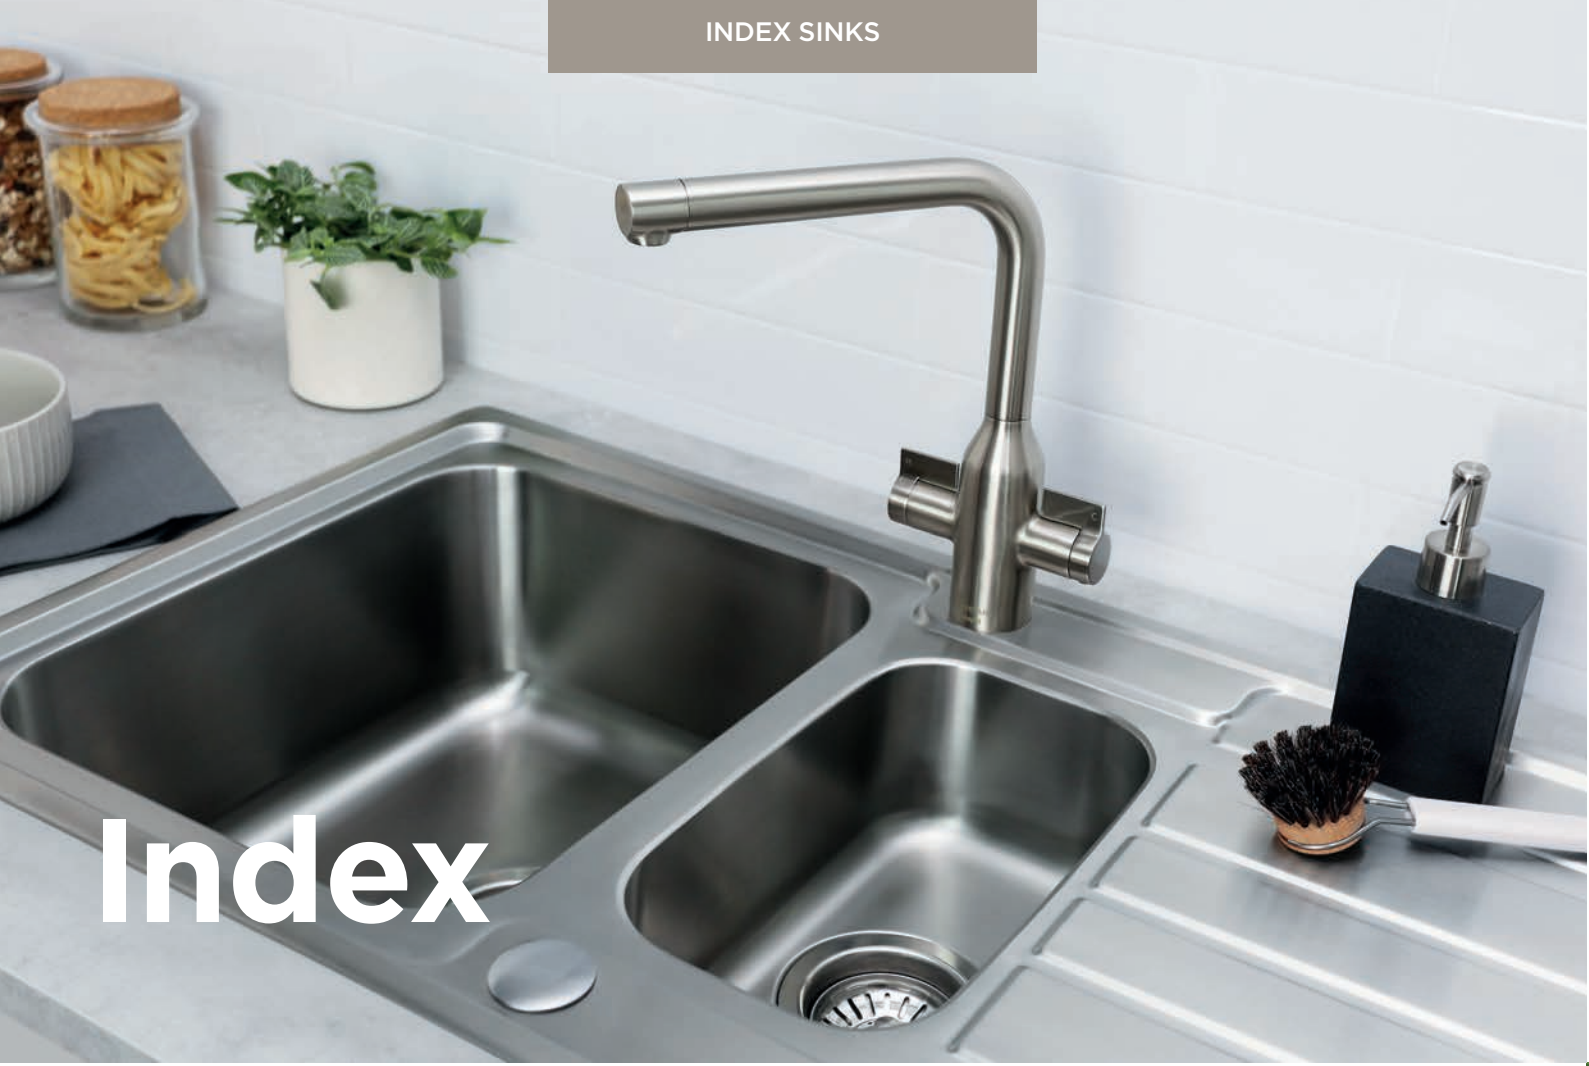

### EASY AS 1, 2, 3

Fitting an Easyfit Sink is an absolute doddle.

- 1** Fit your chosen sink using the fitting instructions.
- 2** Attach the pre-fitted flexi tails and isolators to the existing water supply.
- 3** Push the tap body on and tighten both grub screws to finish.

## Inox Kitchen Sink 1.5 Bowl Round Steel Universal

SK INXRD1.5 SU  
Stainless Steel (0.6mm gauge) **£135**  
H 160mm / W 1000mm / D 500mm

## Inox Kitchen Sink 2 Taphole 1 Bowl Steel (Not supplied with Easyfit base)

Left Handed (Pictured) - SK INXTT1 SL  
Stainless Steel (0.6mm gauge) **£80**  
H 165mm / W 930mm / D 480mm

Right Handed - SK INXTT1 SR  
Stainless Steel (0.6mm gauge) **£80**  
H 165mm / W 930mm / D 480mm