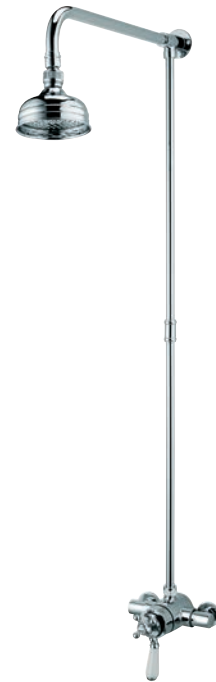

Colonial Exposed with Adjustable Riser Kit and Single Function Handset

KN2 SHXAR C
Chrome £269

Colonial Exposed with Rigid Riser

KN2 SHXRR C
Chrome £320

Rio Exposed with Adjustable Riser Kit and Single Function Handset

RO2 SHXAR C
Chrome £345

Sonique Recessed with Adjustable Riser Kit and Single Function Handset

SOQ2 SHCAR C
Chrome £259

Regency Exposed with Adjustable Riser Kit and Single Function Handset

R2 SHXAR C
Chrome 345

Regency Exposed with Rigid Riser

R2 SHXRR C
Chrome £389

Sonique Exposed with
Adjustable Riser Kit and Single
Function Handset

SOQ2 SHXAR C
Chrome **£210**

Maxi valve showers

Maxi Valves have a chunky style and deliver a higher water flow, so they're generally better suited to larger shower areas.

Prism® Classic Valve with Luxury Fixed Head, Combined Bath Filler and Waste

PRISM SHWR PK
Chrome £449

1901 Traditional Valve with Adjustable Riser Rail and Handset

1901 SHWR PK
Chrome £355

Prism® Classic Valve with Luxury Fixed Head and Shower Kit