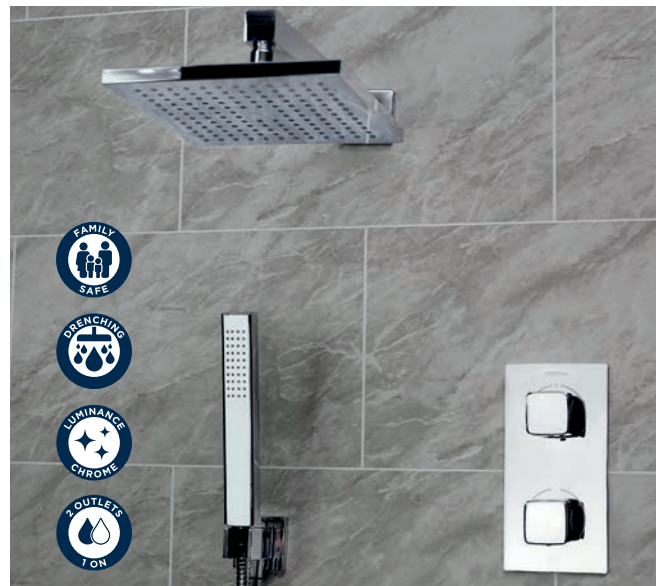

Prism® Single Control,
Exposed with Rigid Riser Kit
and Diverter to Handset.

PM2 SQSHXDIV C
Chrome £679

Artisan® Dual Control Valve with Luxury Fixed Head, Adjustable Riser Rail and Multi Function Handset

ARTISAN SHWR PK2
Chrome £400

-
-
-
-

Shower packs

Everything you need to create the perfect shower in one complete package.

Artisan® Dual Control Valve with Luxury Fixed Head and Shower Kit

ARTISAN SHWR PK
Chrome £400

Cobalt Stylish Square Valve with Luxury Fixed Head, Adjustable Riser Rail and Handset

COBALT SHWR PK
Chrome £419

Cobalt Stylish Square Valve with Luxury Fixed Head and Shower Kit

COBALT SHWR PK2
Chrome £419