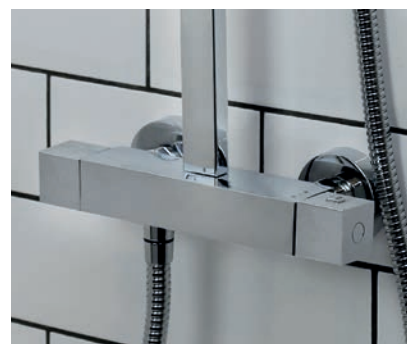

Quadrato with Rigid Riser and Diverter to Single Function Handset

QD SHXDIVFF C
Chrome £344

Bar showers

Our thermostatic bar shower range includes both adjustable riser kits and fixed head. Adjustable risers let you move the handset up and down, while a fixed head is set in place for the ultimate showering experience.